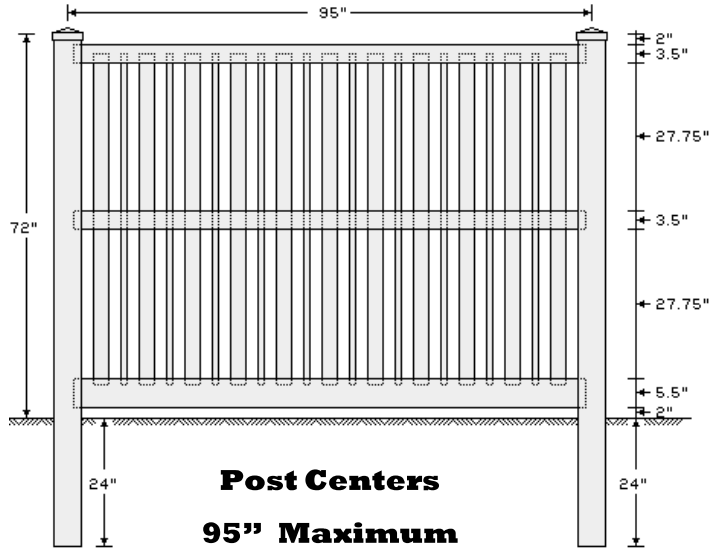

6' SEMI-PRIVACY FENCE

w/ 7/8 x 3 & 7/8 x 1 1/2 Alternating Picket 1" Gap
(68" Panel Height)

Available Colors: White, Tan, Adobe

Parts List		
QTY	DESCRIPTION	LENGTH
1	1 1/2 x 5 1/2 Ribbed Rail	93"
2	2 x 3 1/2 Open Rail	93"
13	7/8 x 3 Picket	59 1/2"
12	7/8 x 1 1/2 Picket	59 1/2"

Posts

5"x 5"- 8' .135 Wall	5" x 5" - 8' .150 Wall
24" Post Set (Check Local Code Requirements)	

Caps

U.S. Vinyl Fence
SEMI-PRIVACY

U.S. Vinyl Fence, 249 West Vine Street, Murray, UT 84107
Phone: 801-262-6428 Fax: 801-261-0710 www.usvinylfence.com