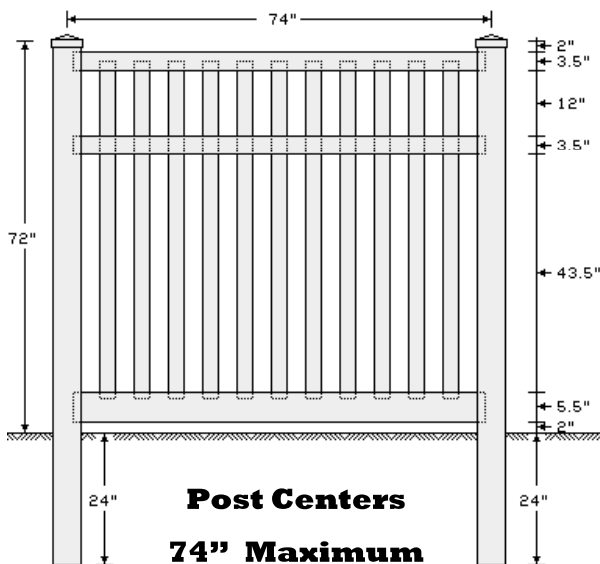

6' WIDE CLOSED PICKET

7/8" x 3" Picket with 3" Gap

Available Colors: White, Tan, Adobe

**Post Centers
74" Maximum**

Parts List		
QTY	DESCRIPTION	LENGTH
2	2 x 3 1/2 Rails	72"
1	1 1/2 x 5 1/2 Ribbed Rail	72"
11	7/8 x 3 Pickets	63 3/4"

Posts

5"x 5"- 8' .135 Wall	5" x 5" - 8' .150 Wall
----------------------	------------------------

24" Post Set (Check Local Code Requirements)

Caps

U.S. Vinyl Fence
ENCLOSED PICKET

**U.S. Vinyl Fence, 249 West Vine Street, Murray, UT 84107
Phone: 801-262-6428 Fax: 801-261-0710 www.usvinylfence.com**