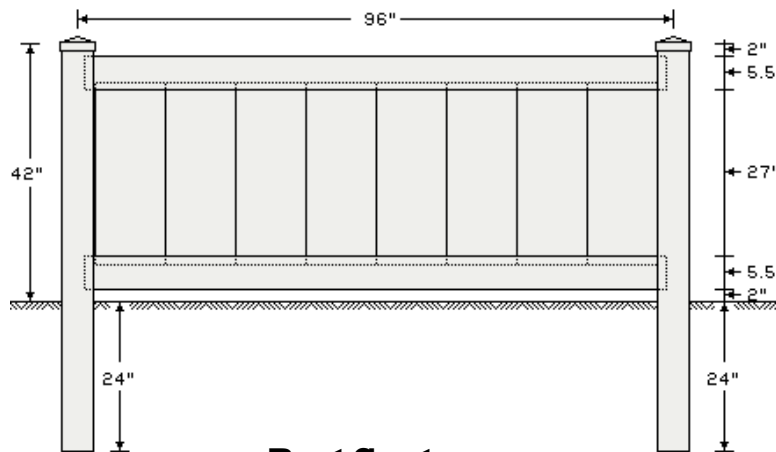

3 1/2 ' HOMELAND PRIVACY FENCE w/ 7/8 x 11.3 Panels & 1 3/4 x 5 1/2 Slotted Rails

3 1/2' HOMELAND PRIVACY FENCE

7/8 x 11.3" Panels 1 3/4 x 5 1/2 Slotted Ribbed Rails

(38" Panel Height)

Available Colors: White, Tan, Adobe & Gray