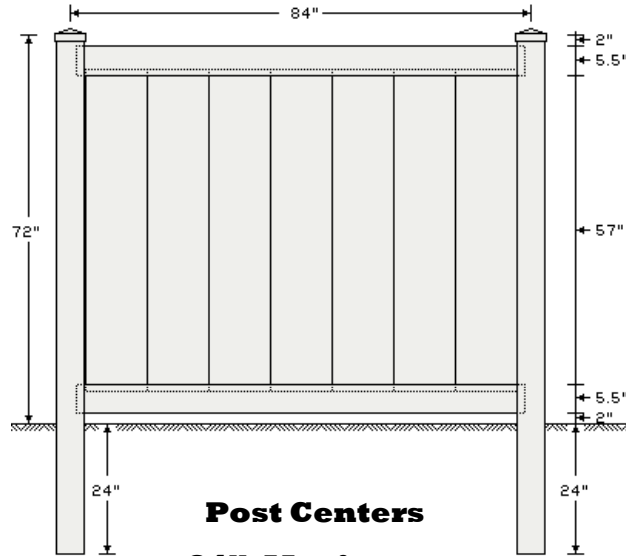

6' HOMELAND PRIVACY FENCE w/ 7/8 x 11.3 Panels & 1 3/4 x 5 1/2 Slotted Rails

6' HOMELAND PRIVACY FENCE

7/8 x 11.3 " Panels 1 3/4 x 5 1/2 Slotted Ribbed Rails
(68" Panel Height)

Available Colors: White, Tan, Adobe & Gray

**Post Centers
84" Maximum**

Parts List		
QTY	DESCRIPTION	LENGTH
2	1 3/4 x 5 1/2 Slotted Ribbed Rail	84"
7	7/8 x 11.3 "T&G	60"
2	7/8" U-Channel	57" - Optional
6	#10 - Screw - (5/16" Hex Head)	3/4" - for U-Channel

6' HOMELAND PRIVACY FENCE w/ 7/8 x 11.3 Panels & 1 3/4 x 5 1/2 Slotted Rails

6' HOMELAND PRIVACY FENCE

7/8 x 11.3" Panels 1 3/4 x 5 1/2 Slotted Ribbed Rails
(68" Panel Height)

Available Colors: White, Tan, Adobe & Gray