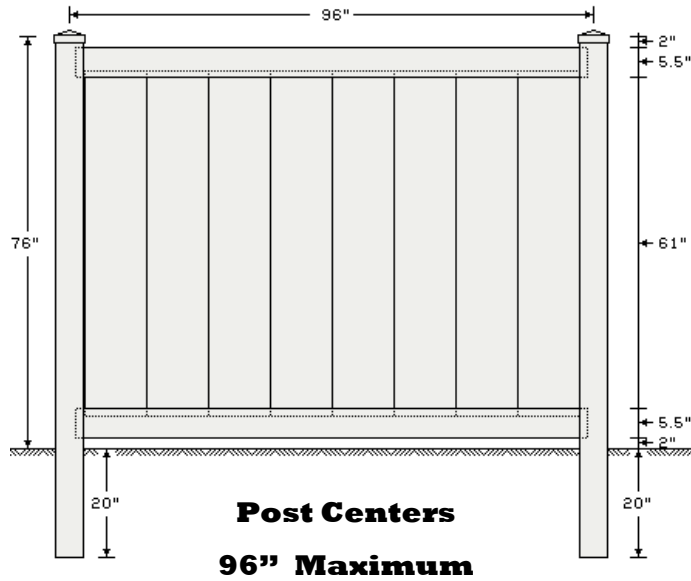

6' HOMELAND PRIVACY FENCE w/ 7/8 x 11.3 Panels & 1 3/4 x 5 1/2 Slotted Rails

6' HOMELAND PRIVACY FENCE

7/8 x 11.3" Panels 1 3/4 x 5 1/2 Slotted Ribbed Rails
(72" Panel Height)

Available Colors: White, Tan, Adobe & Gray