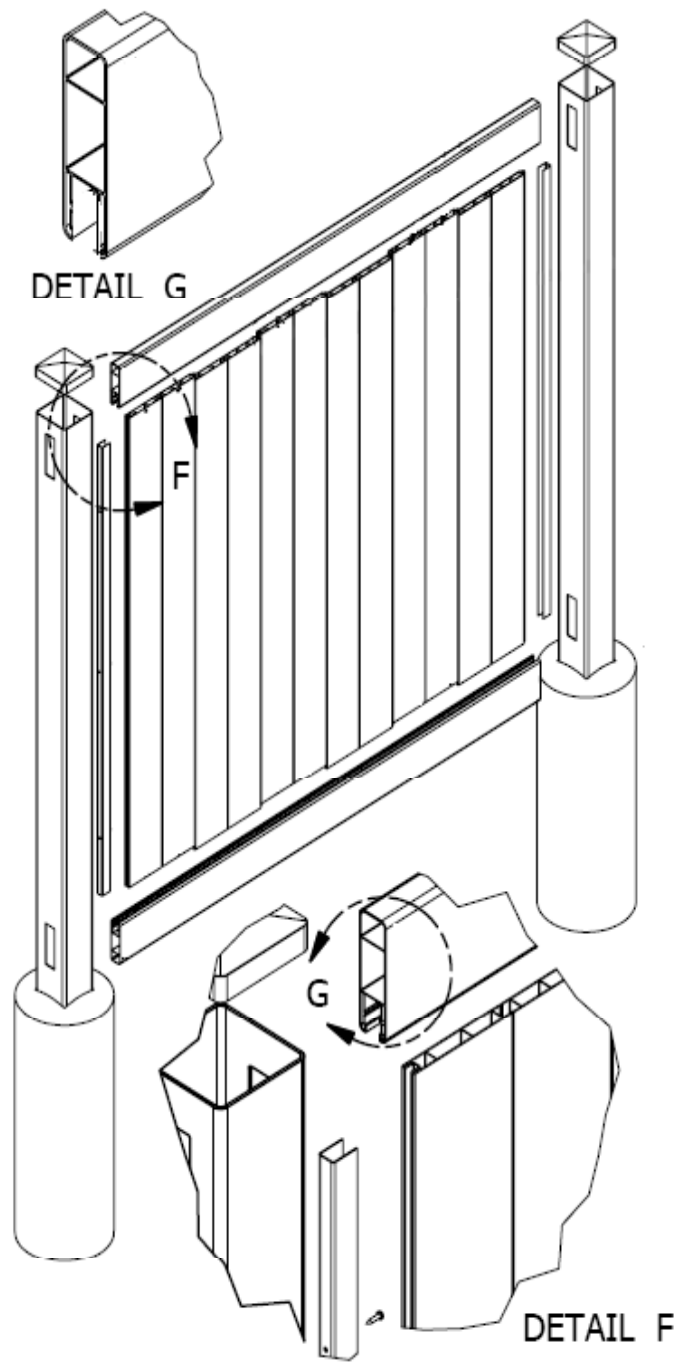

**Post Centers
84" Maximum**

Parts List		
QTY	DESCRIPTION	LENGTH
2	1 3/4 x 5 1/2 Slotted Ribbed Rail	84"
7	7/8 x 11.3" T&G	36"
2	7/8" U-Channel	33" - Optional
6	#10 - Screw - (5/16" Hex Head)	3/4" - for U-Channel

4' HOMELAND PRIVACY FENCE w/ 7/8 x 11.3 Panels & 1 1/2 x 5 1/2 Slotted Rails

4' HOMELAND PRIVACY FENCE

7/8 x 11.3" Panels 1 3/4 x 5 1/2 Slotted Ribbed Rails
(44" Panel Height)

Available Colors: White, Tan, Adobe & Gray

Parts List		
QTY	DESCRIPTION	LENGTH
2	1 3/4 x 5 1/2 Slotted Ribbed Rail	96"
8	7/8 x 11.3" T&G	36"
2	7/8" U-Channel	33" - Optional
6	#10 - Screw - (5/16" Hex Head)	3/4" - for U-Channel

Posts

5" x 5" - 6' .135 Wall	5" x 5" - 6' .150 Wall
24" Post Set (Check Local Code Requirements)	