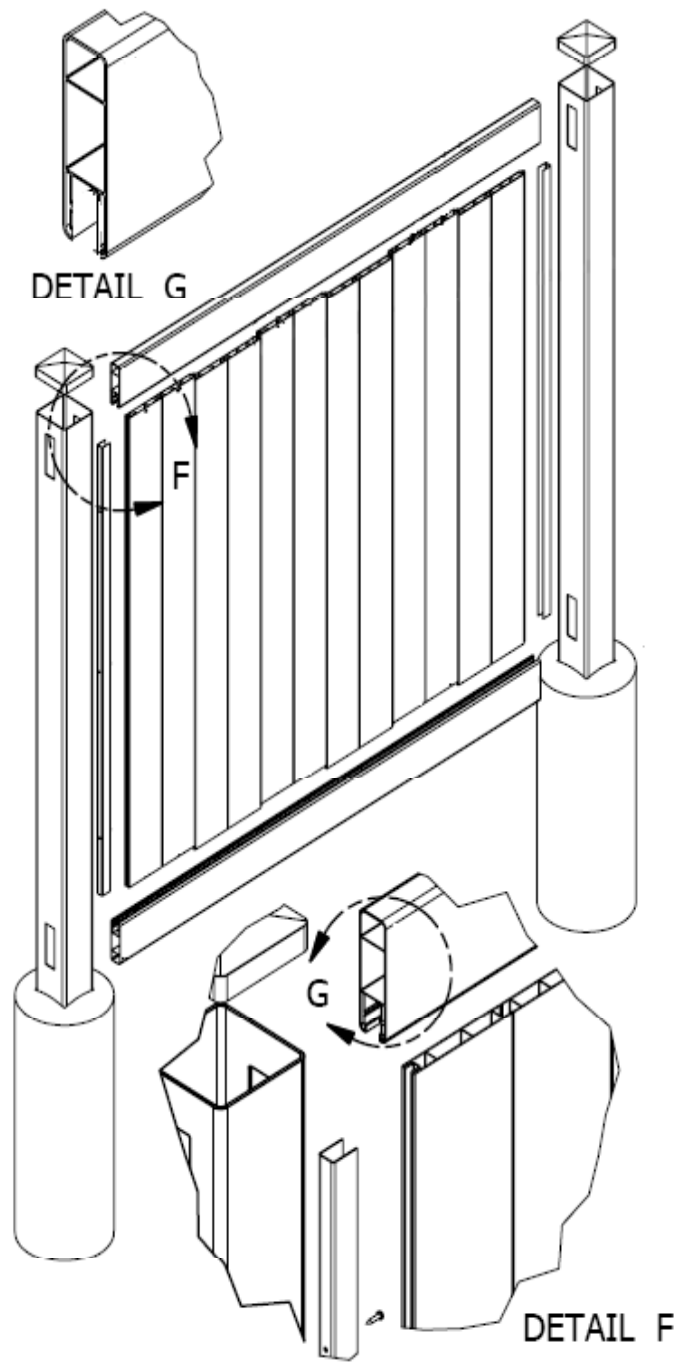

Available Colors: White, Tan, Adobe & Gray

Post Centers

84" Maximum

Parts List

QTY	DESCRIPTION	LENGTH
2	1 3/4 x 5 1/2 Slotted Ribbed Rail	84"
7	7/8 x 11.3" T&G	30"
2	7/8" U-Channel	27" - Optional
6	#10 - Screw - (5/16" Hex Head)	3/4" - for U-Channel

Posts

5" x 5" - 5' .135 Wall	5" x 5" - 5' .150 Wall
------------------------	------------------------

24" Post Set (Check Local Code Requirements)

Caps

**U.S. Vinyl Fence
SOLID PRIVACY**

**U.S. Vinyl Fence, 249 West Vine Street, Murray, UT 84107
Phone: 801-262-6428 Fax: 801-261-0710 www.usvinylfence.com**

3 1/2 ' HOMELAND PRIVACY FENCE w/ 7/8 x 11.3 Panels & 1 3/4 x 5 1/2 Slotted Rails

3 1/2' HOMELAND PRIVACY FENCE

7/8 x 11.3" Panels 1 3/4 x 5 1/2 Slotted Ribbed Rails

(38" Panel Height)

Available Colors: White, Tan, Adobe & Gray