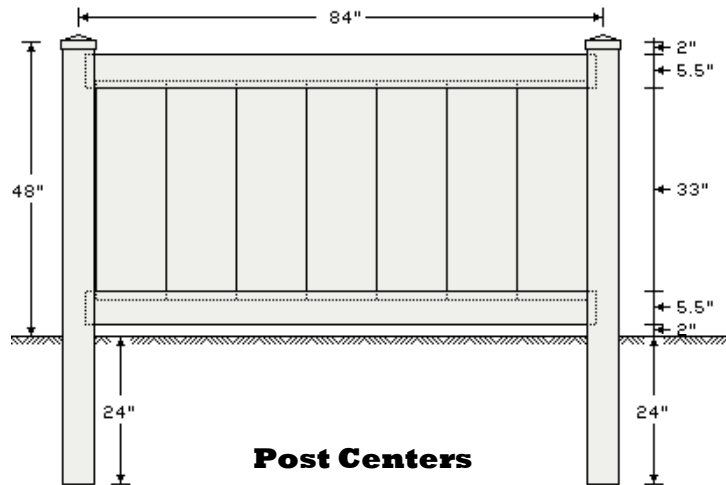

4' HOMELAND PRIVACY FENCE w/ 7/8 x 11.3 Panels & 1 1/2 x 5 1/2 Slotted Rails

4' HOMELAND PRIVACY FENCE

7/8 x 11.3" Panels 1 3/4 x 5 1/2 Slotted Ribbed Rails
(44" Panel Height)

Available Colors: White, Tan, Adobe & Gray

**Post Centers
84" Maximum**

Parts List		
QTY	DESCRIPTION	LENGTH
2	1 3/4 x 5 1/2 Slotted Ribbed Rail	84"
7	7/8 x 11.3" T&G	36"
2	7/8" U-Channel	33" - Optional
6	#10 - Screw - (5/16" Hex Head)	3/4" - for U-Channel