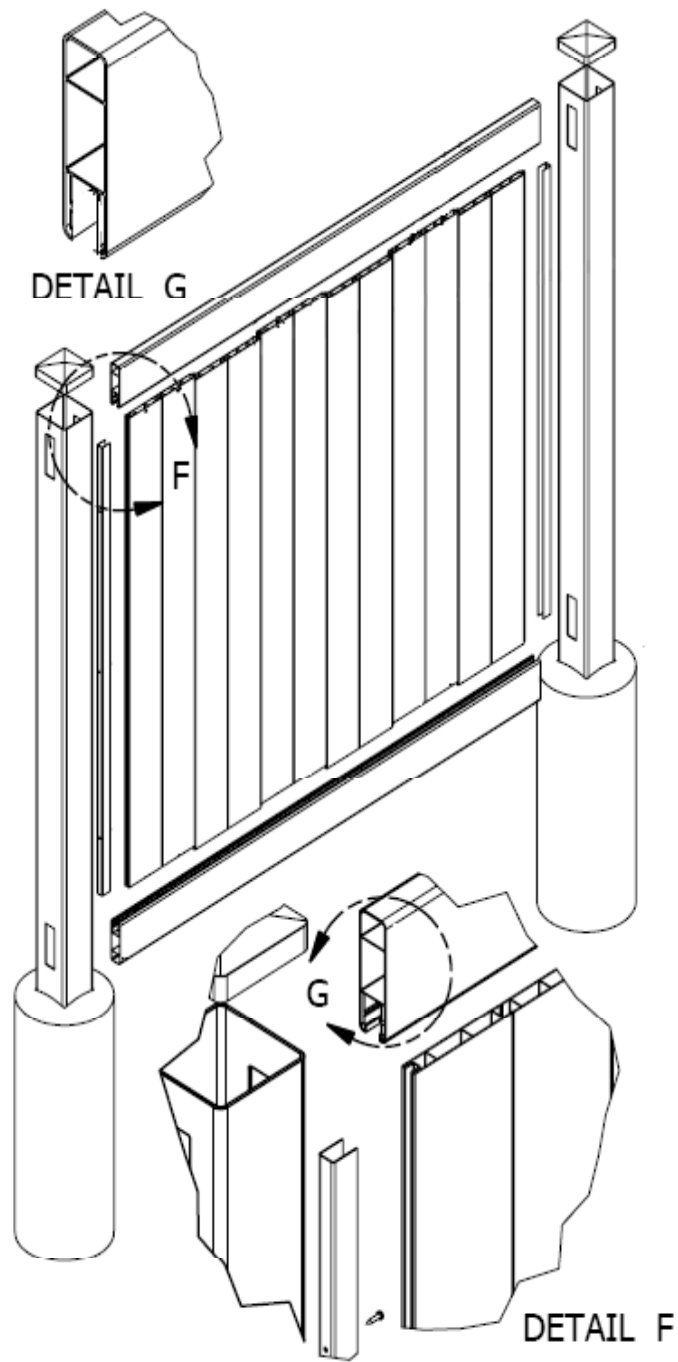

Fence, Deck & Railing

3 1/2' HOMELAND PRIVACY FENCE

7/8 x 11.3" Panels 1 3/4 x 5 1/2 Slotted Ribbed Rails

(38" Panel Height)

Available Colors: White, Tan, Adobe & Gray

Post Centers

73" Maximum

Parts List		
QTY	DESCRIPTION	LENGTH
2	1 3/4 x 5 1/2 Slotted Ribbed Rail	72"
6	7/8 x 11.3" T&G	30"
2	7/8" U-Channel	27" - Optional
6	#10 - Screw - (5/16" Hex Head)	3/4" - for U-Channel

3 1/2 ' HOMELAND PRIVACY FENCE w/ 7/8 x 11.3 Panels & 1 3/4 x 5 1/2 Slotted Rails

Fence, Deck & Railing

3 1/2' HOMELAND PRIVACY FENCE

7/8 x 11.3" Panels 1 3/4 x 5 1/2 Slotted Ribbed Rails

(38" Panel Height)