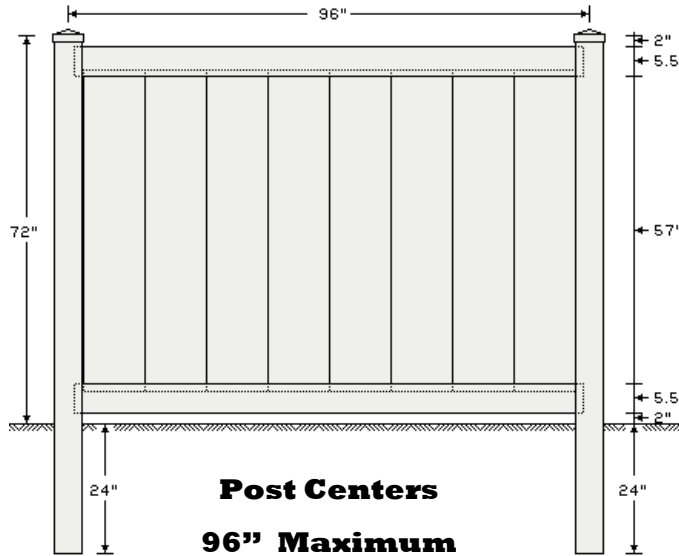

6' HOMELAND PRIVACY FENCE w/ 7/8 x 11.3 Panels & 1 3/4 x 5 1/2 Slotted Rails

6' HOMELAND PRIVACY FENCE

7/8 x 11.3" Panels 1 3/4 x 5 1/2 Slotted Ribbed Rails
(68" Panel Height)

Available Colors: White, Tan, Adobe & Gray

Parts List		
QTY	DESCRIPTION	LENGTH
2	1 3/4 x 5 1/2 Slotted Ribbed Rail	96"
8	7/8 x 11.3" T&G	60"
2	7/8" U-Channel	57" - Optional
6	#10 - Screw - (5/16" Hex Head)	3/4" - for U-Channel

Posts

5" x 5" - 8' .135 Wall	5" x 5" - 8' .150 Wall
24" Post Set (Check Local Code Requirements)	