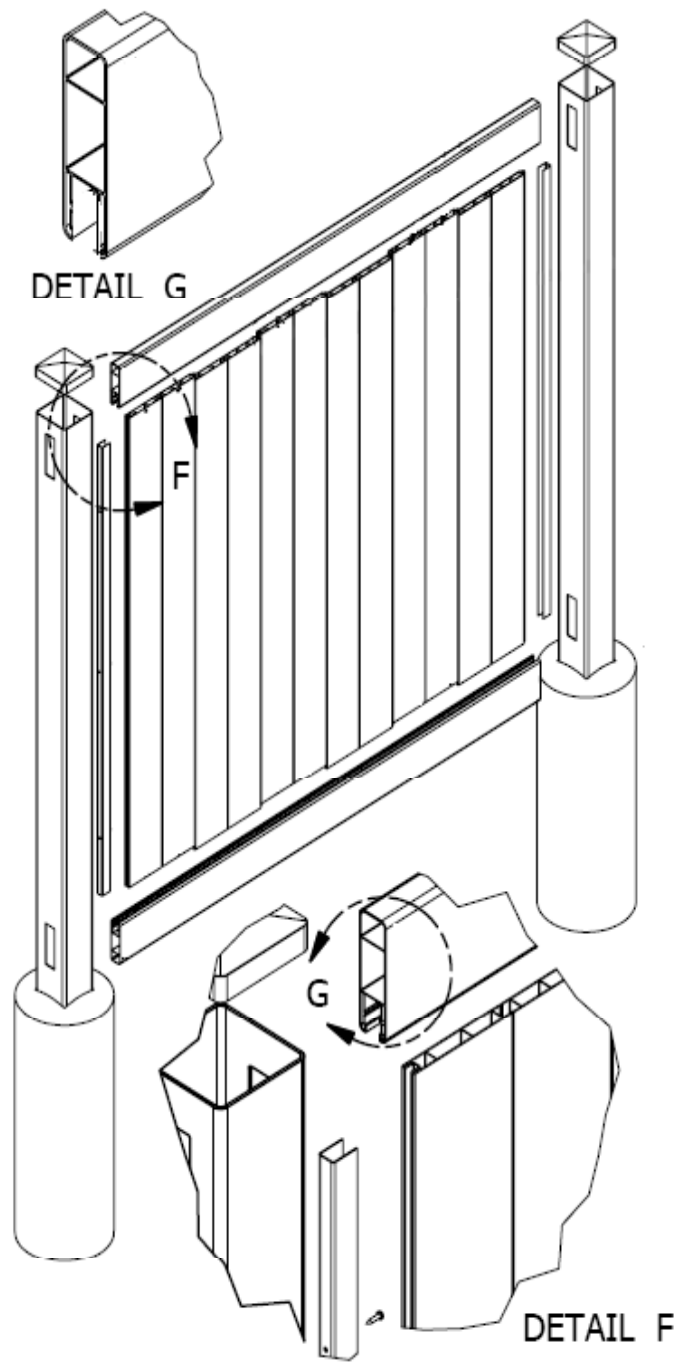

Post Centers

96" Maximum

Parts List		
QTY	DESCRIPTION	LENGTH
2	1 3/4 x 5 1/2 Slotted Ribbed Rail	96"
8	7/8 x 11.3" T&G	30"
2	7/8" U-Channel	27" - Optional
6	#10 - Screw - (5/16" Hex Head)	3/4" - for U-Channel

Posts

5" x 5" - 5' .135 Wall	5" x 5" - 5' .150 Wall
24" Post Set (Check Local Code Requirements)	

Caps

U.S. Vinyl Fence
SOLID PRIVACY

U.S. Vinyl Fence, 249 West Vine Street, Murray, UT 84107
Phone: 801-262-6428 Fax: 801-261-0710 www.usvinylfence.com

3 1/2 ' HOMELAND PRIVACY FENCE w/ 7/8 x 11.3 Panels & 1 3/4 x 5 1/2 Slotted Rails

6' HOMELAND PRIVACY FENCE

7/8 x 11.3" Panels 1 3/4 x 5 1/2 Slotted Ribbed Rails
(72" Panel Height)

Available Colors: White, Tan, Adobe & Gray

Parts List		
QTY	DESCRIPTION	LENGTH
2	1 3/4 x 5 1/2 Slotted Ribbed Rail	72"
6	7/8 x 11.3" T&G	64"
2	7/8" U-Channel	61" - Optional
6	#10 - Screw - (5/16" Hex Head)	3/4" - for U-Channel

Posts

5" x 5" - 8' .135 Wall	5" x 5" - 8' .150 Wall
20" Post Set (Check Local Code Requirements)	