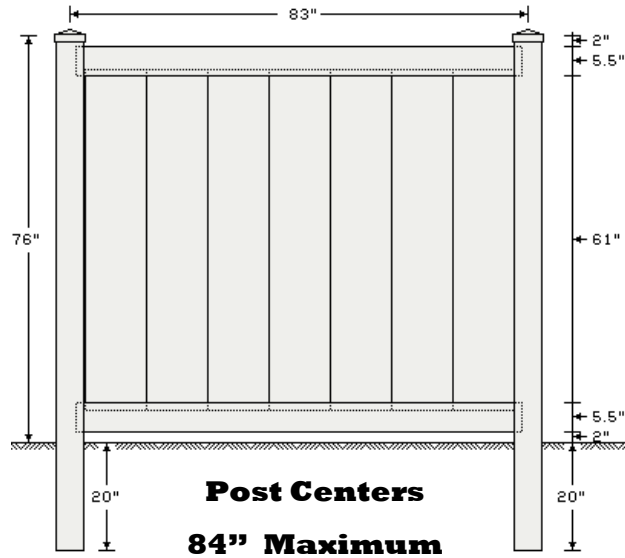

3 1/2 ' HOMELAND PRIVACY FENCE w/ 7/8 x 11.3 Panels & 1 3/4 x 5 1/2 Slotted Rails

6' HOMELAND PRIVACY FENCE

7/8 x 11.3" Panels 1 3/4 x 5 1/2 Slotted Ribbed Rails
(72" Panel Height)

Available Colors: White, Tan, Adobe & Gray

Parts List		
QTY	DESCRIPTION	LENGTH
2	1 3/4 x 5 1/2 Slotted Ribbed Rail	72"
6	7/8 x 11.3" T&G	64"
2	7/8" U-Channel	61" - Optional
6	#10 - Screw - (5/16" Hex Head)	3/4" - for U-Channel

Posts

5" x 5" - 8' .135 Wall	5" x 5" - 8' .150 Wall
20" Post Set (Check Local Code Requirements)	

Caps

U.S. Vinyl Fence, 249 West Vine Street, Murray, UT 84107
Phone: 801-262-6428 Fax: 801-261-0710 www.usvinylfence.com

U.S. Vinyl Fence
SOLID PRIVACY

6' HOMELAND PRIVACY FENCE w/ 7/8 x 11.3 Panels & 1 3/4 x 5 1/2 Slotted Rails

6' HOMELAND PRIVACY FENCE

7/8 x 11.3" Panels 1 3/4 x 5 1/2 Slotted Ribbed Rails
(72" Panel Height)

Available Colors: White, Tan, Adobe & Gray

Parts List		
QTY	DESCRIPTION	LENGTH
2	1 3/4 x 5 1/2 Slotted Ribbed Rail	84"
7	7/8 x 11.3 " T&G	64"
2	7/8" U-Channel	61" - Optional
6	#10 - Screw - (5/16" Hex Head)	3/4" - for U-Channel