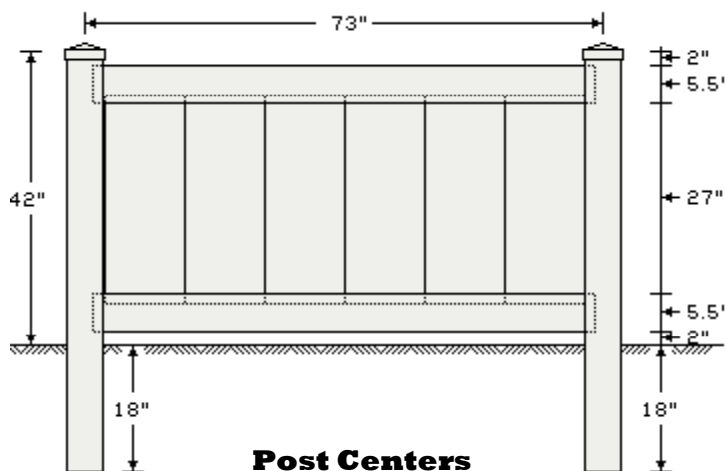

Fence, Deck & Railing

3 1/2' HOMELAND PRIVACY FENCE

7/8 x 11.3" Panels 1 3/4 x 5 1/2 Slotted Ribbed Rails

(38" Panel Height)

Available Colors: White, Tan, Adobe & Gray

Post Centers

73" Maximum

Parts List		
QTY	DESCRIPTION	LENGTH
2	1 3/4 x 5 1/2 Slotted Ribbed Rail	72"
6	7/8 x 11.3" T&G	30"
2	7/8" U-Channel	27" - Optional
6	#10 - Screw - (5/16" Hex Head)	3/4" - for U-Channel

3 1/2 ' HOMELAND PRIVACY FENCE w/ 7/8 x 11.3 Panels & 1 3/4 x 5 1/2 Slotted Rails

Fence, Deck & Railing

3 1/2' HOMELAND PRIVACY FENCE

7/8 x 11.3" Panels 1 3/4 x 5 1/2 Slotted Ribbed Rails

(38" Panel Height)