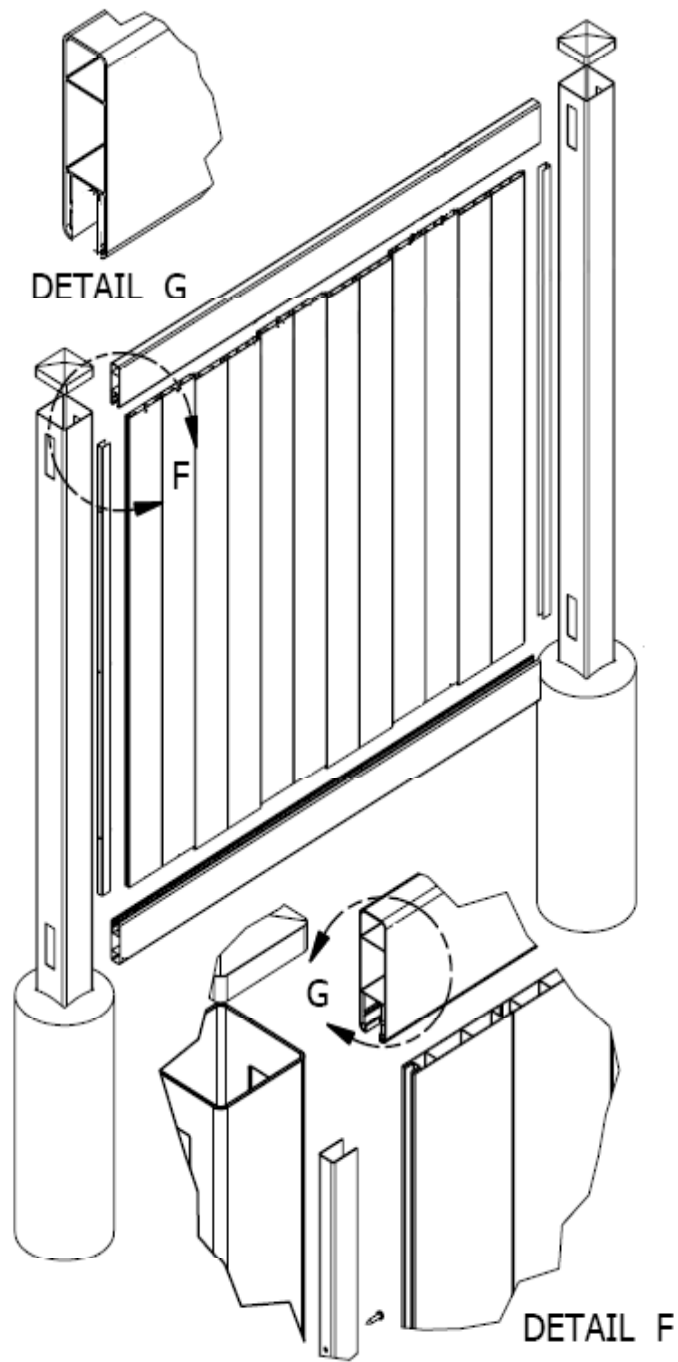

**Post Centers
84" Maximum**

Parts List		
QTY	DESCRIPTION	LENGTH
2	1 3/4 x 5 1/2 Slotted Ribbed Rail	84"
7	7/8 x 11.3 "T&G	60"
2	7/8" U-Channel	57" - Optional
6	#10 - Screw - (5/16" Hex Head)	3/4" - for U-Channel

6' HOMELAND PRIVACY FENCE w/ 7/8 x 11.3 Panels & 1 3/4 x 5 1/2 Slotted Rails

6' HOMELAND PRIVACY FENCE

7/8 x 11.3" Panels 1 3/4 x 5 1/2 Slotted Ribbed Rails
(68" Panel Height)

Available Colors: White, Tan, Adobe & Gray

Parts List		
QTY	DESCRIPTION	LENGTH
2	1 3/4 x 5 1/2 Slotted Ribbed Rail	96"
8	7/8 x 11.3" T&G	60"
2	7/8" U-Channel	57" - Optional
6	#10 - Screw - (5/16" Hex Head)	3/4" - for U-Channel

Posts

5" x 5" - 8' .135 Wall	5" x 5" - 8' .150 Wall
24" Post Set (Check Local Code Requirements)	