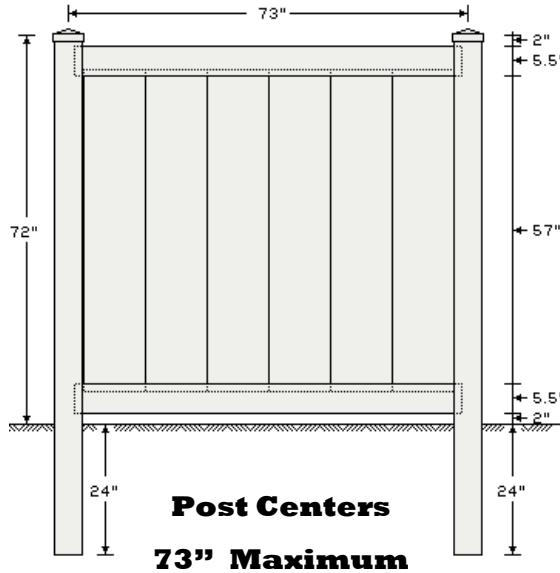

6' HOMELAND PRIVACY FENCE

7/8 x 11.3" Panels 1 3/4 x 5 1/2 Slotted Ribbed Rails
(68" Panel Height)

Available Colors: White, Tan, Adobe & Gray

Parts List		
QTY	DESCRIPTION	LENGTH
2	1 3/4 x 5 1/2 Slotted Ribbed Rail	72"
6	7/8 x 11.3" T&G	60"
2	7/8" U-Channel	57" - Optional
6	#10 - Screw - (5/16" Hex Head)	3/4" - for U-Channel

6' HOMELAND PRIVACY FENCE w/ 7/8 x 11.3 Panels & 1 3/4 x 5 1/2 Slotted Rails

6' HOMELAND PRIVACY FENCE

7/8 x 11.3 " Panels 1 3/4 x 5 1/2 Slotted Ribbed Rails
(68" Panel Height)

Available Colors: White, Tan, Adobe & Gray

**Post Centers
84" Maximum**

Parts List		
QTY	DESCRIPTION	LENGTH
2	1 3/4 x 5 1/2 Slotted Ribbed Rail	84"
7	7/8 x 11.3 "T&G	60"
2	7/8" U-Channel	57" - Optional
6	#10 - Screw - (5/16" Hex Head)	3/4" - for U-Channel