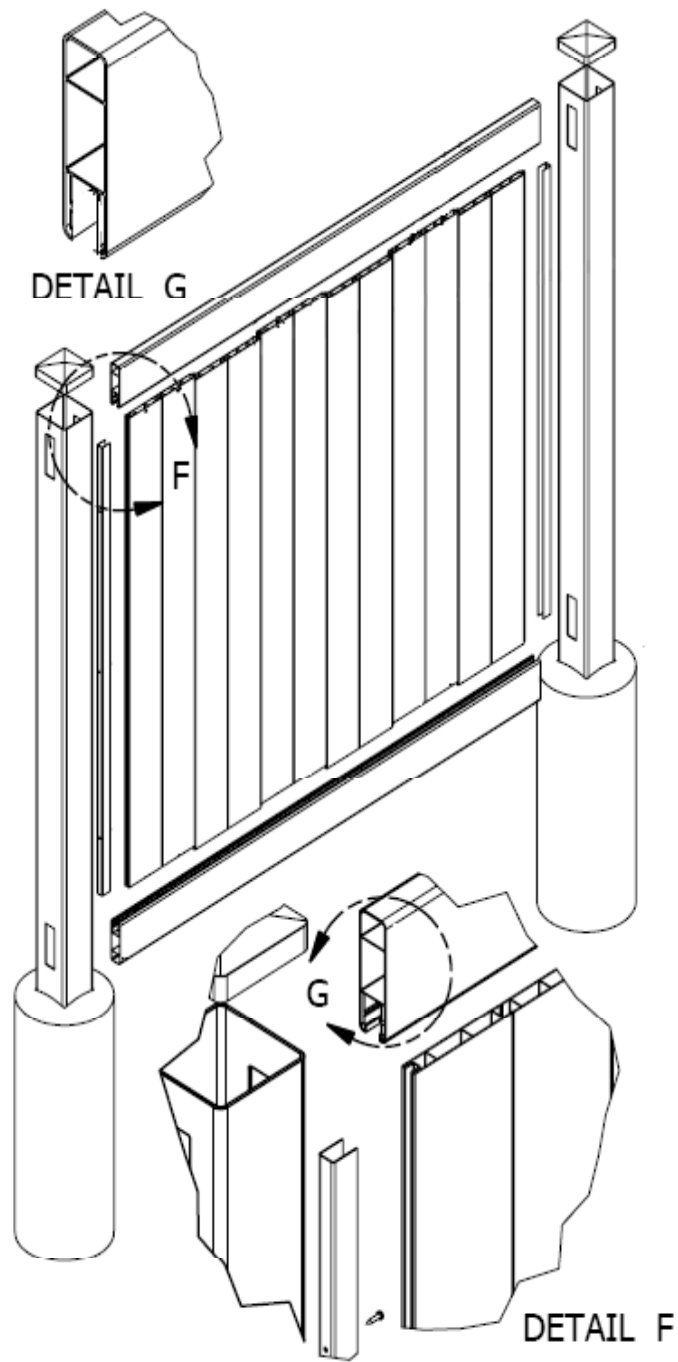

6' HOMELAND PRIVACY FENCE

7/8 x 11.3" Panels 1 3/4 x 5 1/2 Slotted Ribbed Rails
(72" Panel Height)

Available Colors: White, Tan, Adobe & Gray

Parts List		
QTY	DESCRIPTION	LENGTH
2	1 3/4 x 5 1/2 Slotted Ribbed Rail	84"
7	7/8 x 11.3 " T&G	64"
2	7/8" U-Channel	61" - Optional
6	#10 - Screw - (5/16" Hex Head)	3/4" - for U-Channel

Posts

5" x 5" - 8' .135 Wall	5" x 5" - 8' .150 Wall
20" Post Set (Check Local Code Requirements)	

Caps

**U.S. Vinyl Fence
SOLID PRIVACY**

**U.S. Vinyl Fence, 249 West Vine Street, Murray, UT 84107
Phone: 801-262-6428 Fax: 801-261-0710 www.usvinylfence.com**

6' HOMELAND PRIVACY FENCE w/ 7/8 x 11.3 Panels & 1 3/4 x 5 1/2 Slotted Rails

6' HOMELAND PRIVACY FENCE

7/8 x 11.3" Panels 1 3/4 x 5 1/2 Slotted Ribbed Rails
(72" Panel Height)

Available Colors: White, Tan, Adobe & Gray

Parts List

QTY	DESCRIPTION	LENGTH
2	1 3/4 x 5 1/2 Slotted Ribbed Rail	96"
8	7/8 x 11.3 "T&G	64"
2	7/8" U-Channel	61" - Optional
6	#10 - Screw - (5/16" Hex Head)	3/4" - for U-Channel

Posts

5" x 5" - 8' .135 Wall	5" x 5" - 8' .150 Wall
20" Post Set (Check Local Code Requirements)	