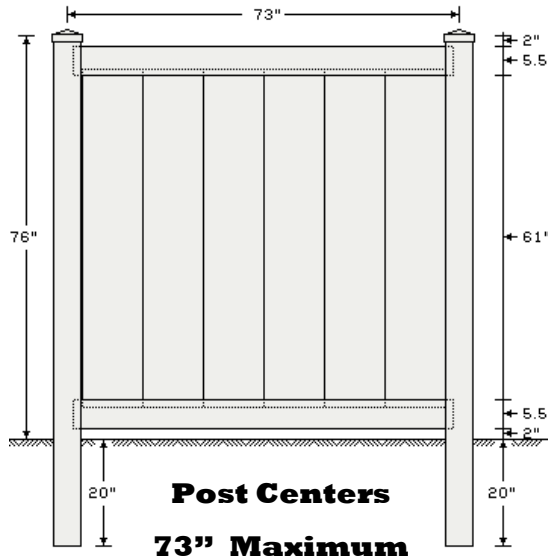

3 1/2 ' HOMELAND PRIVACY FENCE w/ 7/8 x 11.3 Panels & 1 3/4 x 5 1/2 Slotted Rails

6' HOMELAND PRIVACY FENCE

7/8 x 11.3" Panels 1 3/4 x 5 1/2 Slotted Ribbed Rails
(72" Panel Height)

Available Colors: White, Tan, Adobe & Gray

Parts List		
QTY	DESCRIPTION	LENGTH
2	1 3/4 x 5 1/2 Slotted Ribbed Rail	72"
6	7/8 x 11.3" T&G	64"
2	7/8" U-Channel	61" - Optional
6	#10 - Screw - (5/16" Hex Head)	3/4" - for U-Channel

Posts

5" x 5" - 8' .135 Wall	5" x 5" - 8' .150 Wall
20" Post Set (Check Local Code Requirements)	