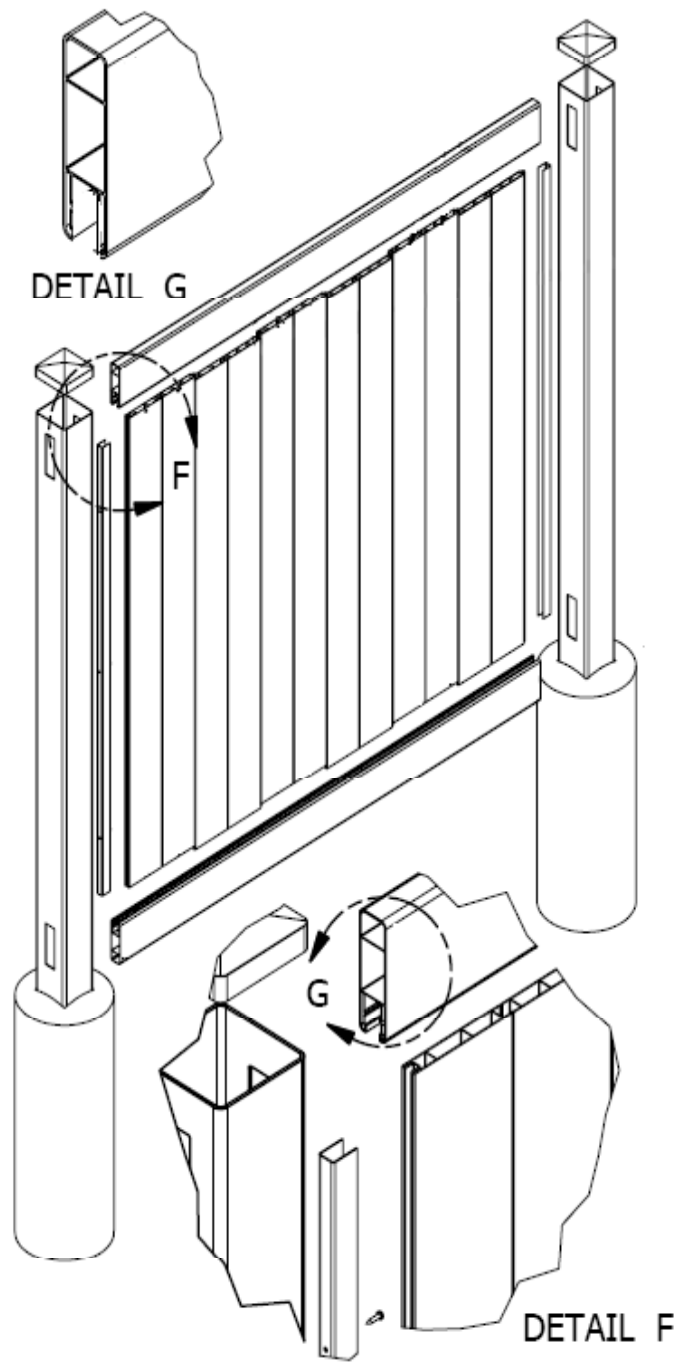

6' HOMELAND PRIVACY FENCE

7/8 x 11.3" Panels 1 3/4 x 5 1/2 Slotted Ribbed Rails
(68" Panel Height)

Available Colors: White, Tan, Adobe & Gray

Parts List		
QTY	DESCRIPTION	LENGTH
2	1 3/4 x 5 1/2 Slotted Ribbed Rail	72"
6	7/8 x 11.3" T&G	60"
2	7/8" U-Channel	57" - Optional
6	#10 - Screw - (5/16" Hex Head)	3/4" - for U-Channel

6' HOMELAND PRIVACY FENCE w/ 7/8 x 11.3 Panels & 1 3/4 x 5 1/2 Slotted Rails

6' HOMELAND PRIVACY FENCE

7/8 x 11.3 " Panels 1 3/4 x 5 1/2 Slotted Ribbed Rails
(68" Panel Height)

Available Colors: White, Tan, Adobe & Gray

**Post Centers
84" Maximum**

Parts List		
QTY	DESCRIPTION	LENGTH
2	1 3/4 x 5 1/2 Slotted Ribbed Rail	84"
7	7/8 x 11.3 "T&G	60"
2	7/8" U-Channel	57" - Optional
6	#10 - Screw - (5/16" Hex Head)	3/4" - for U-Channel