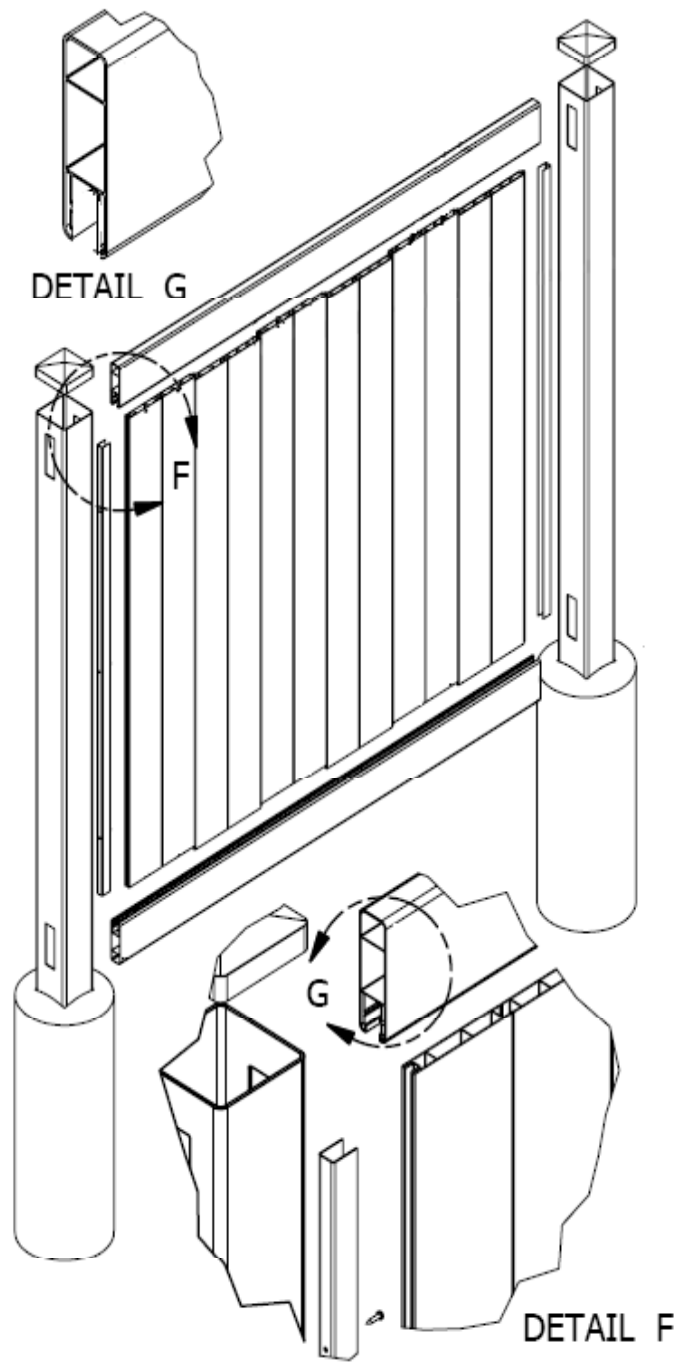

Parts List		
QTY	DESCRIPTION	LENGTH
2	1 3/4 x 5 1/2 Slotted Ribbed Rail	96"
8	7/8 x 11.3" T&G	60"
2	7/8" U-Channel	57" - Optional
6	#10 - Screw - (5/16" Hex Head)	3/4" - for U-Channel

Posts

5" x 5" - 8' .135 Wall	5" x 5" - 8' .150 Wall
24" Post Set (Check Local Code Requirements)	

4' HOMELAND PRIVACY FENCE w/ 7/8 x 11.3 Panels & 1 1/2 x 5 1/2 Slotted Rails

4' HOMELAND PRIVACY FENCE

7/8 x 11.3" Panels 1 3/4 x 5 1/2 Slotted Ribbed Rails
(44" Panel Height)

Available Colors: White, Tan, Adobe & Gray

**Post Centers
84" Maximum**

Parts List		
QTY	DESCRIPTION	LENGTH
2	1 3/4 x 5 1/2 Slotted Ribbed Rail	84"
7	7/8 x 11.3" T&G	36"
2	7/8" U-Channel	33" - Optional
6	#10 - Screw - (5/16" Hex Head)	3/4" - for U-Channel