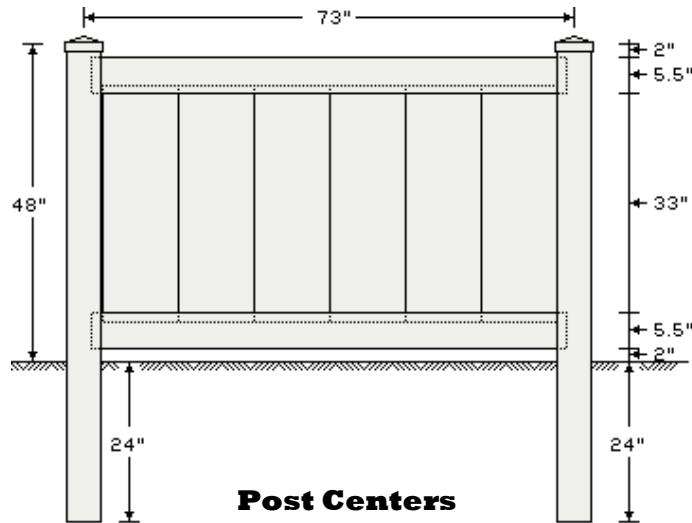

Parts List		
QTY	DESCRIPTION	LENGTH
2	1 3/4 x 5 1/2 Slotted Ribbed Rail	96"
8	7/8 x 11.3" T&G	60"
2	7/8" U-Channel	57" - Optional
6	#10 - Screw - (5/16" Hex Head)	3/4" - for U-Channel

Posts

5" x 5" - 8' .135 Wall	5" x 5" - 8' .150 Wall
24" Post Set (Check Local Code Requirements)	

4' HOMELAND PRIVACY FENCE

7/8 x 11.3" Panels 1 3/4 x 5 1/2 Slotted Ribbed Rails
(44" Panel Height)

Available Colors: White, Tan, Adobe & Gray

Post Centers
73" Maximum

Parts List		
QTY	DESCRIPTION	LENGTH
2	1 3/4 x 5 1/2 Slotted Ribbed Rail	72"
6	7/8 x 11.3" T&G	36"
2	7/8" U-Channel	33" - Optional
6	#10 - Screw - (5/16" Hex Head)	3/4" - for U-Channel