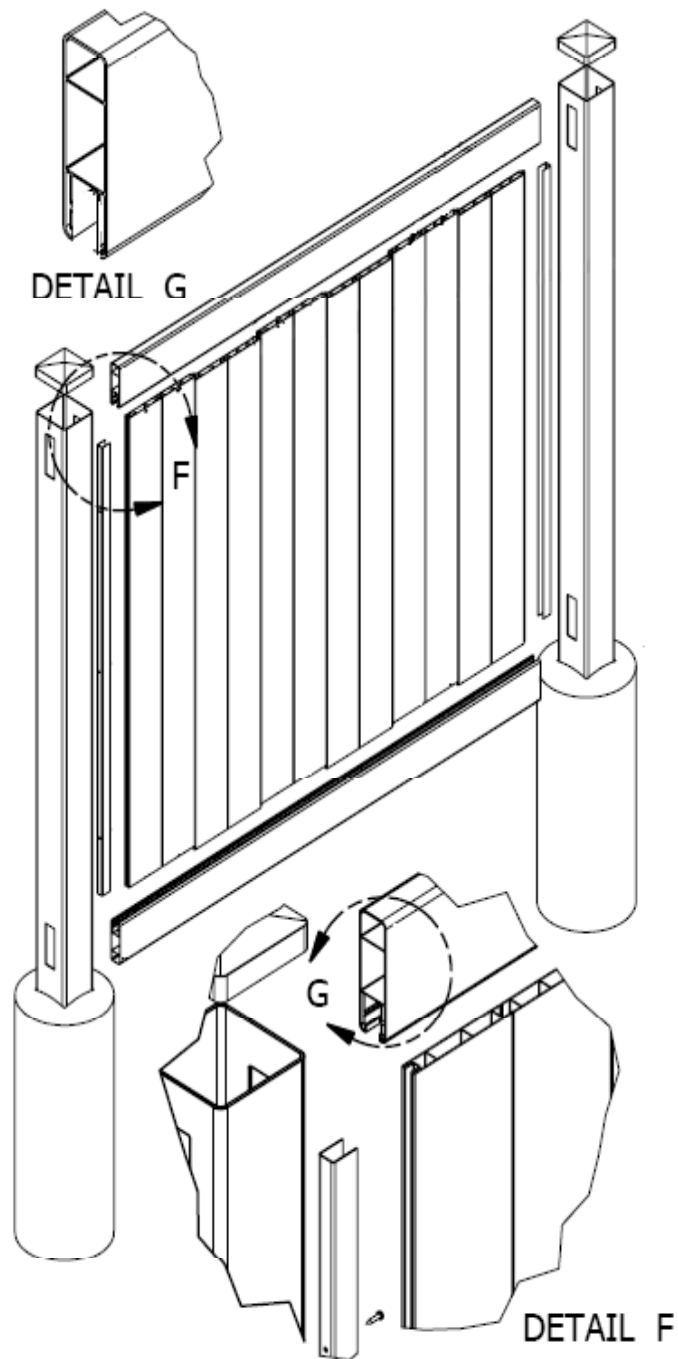

4' HOMELAND PRIVACY FENCE w/ 7/8 x 11.3 Panels & 1 1/2 x 5 1/2 Slotted Rails