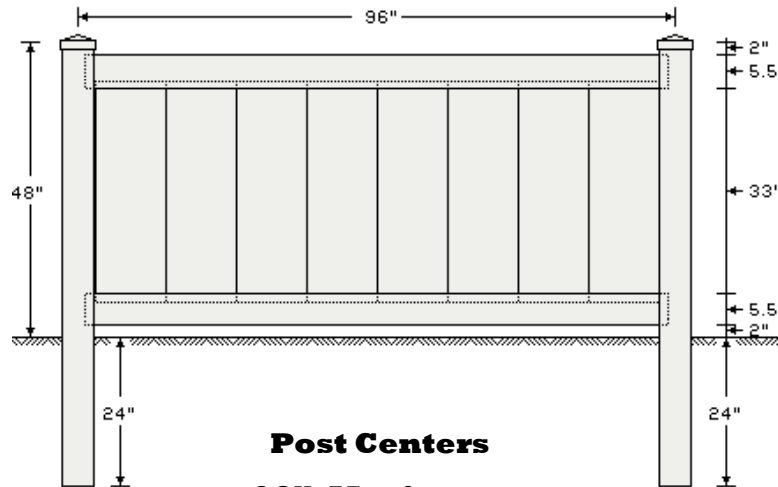

4' HOMELAND PRIVACY FENCE w/ 7/8 x 11.3 Panels & 1 1/2 x 5 1/2 Slotted Rails

4' HOMELAND PRIVACY FENCE

7/8 x 11.3" Panels 1 3/4 x 5 1/2 Slotted Ribbed Rails
(44" Panel Height)

Available Colors: White, Tan, Adobe & Gray

Parts List		
QTY	DESCRIPTION	LENGTH
2	1 3/4 x 5 1/2 Slotted Ribbed Rail	96"
8	7/8 x 11.3" T&G	36"
2	7/8" U-Channel	33" - Optional
6	#10 - Screw - (5/16" Hex Head)	3/4" - for U-Channel

Posts

5" x 5" - 6' .135 Wall	5" x 5" - 6' .150 Wall
24" Post Set (Check Local Code Requirements)	