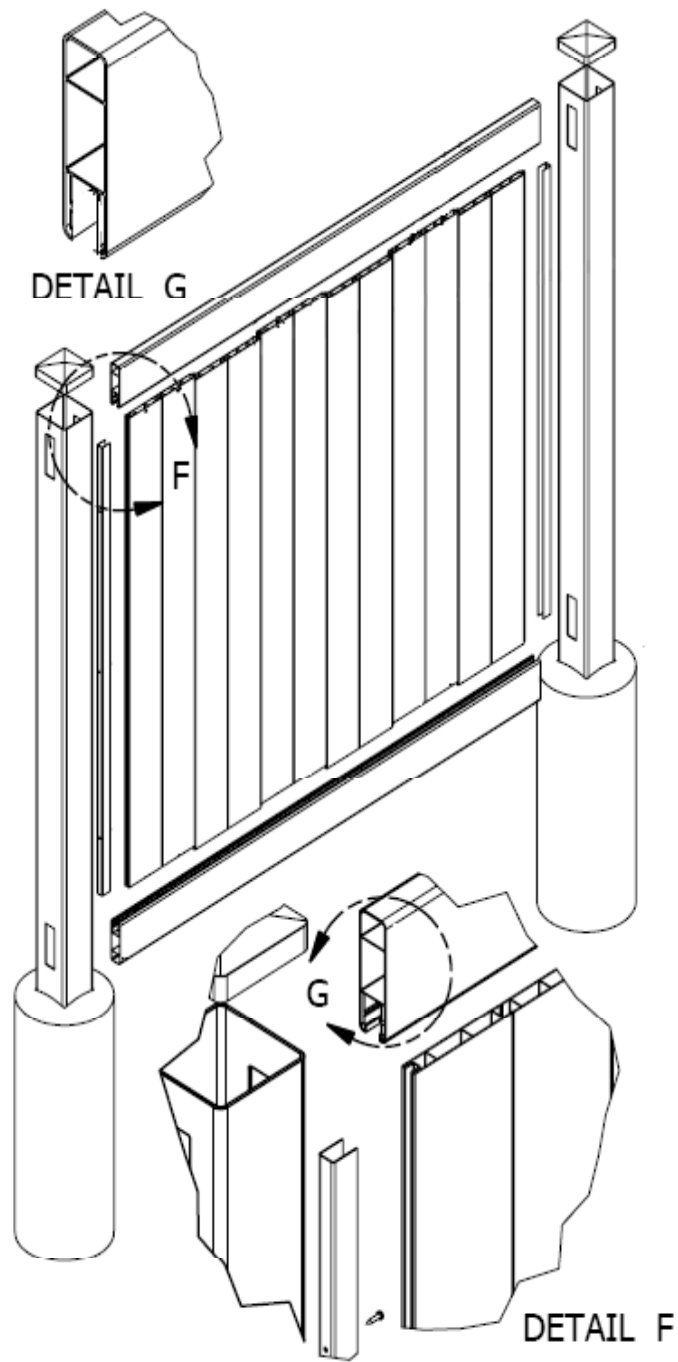

6' HOMELAND PRIVACY FENCE w/ 7/8 x 11.3 Panels & 1 3/4 x 5 1/2 Slotted Rails