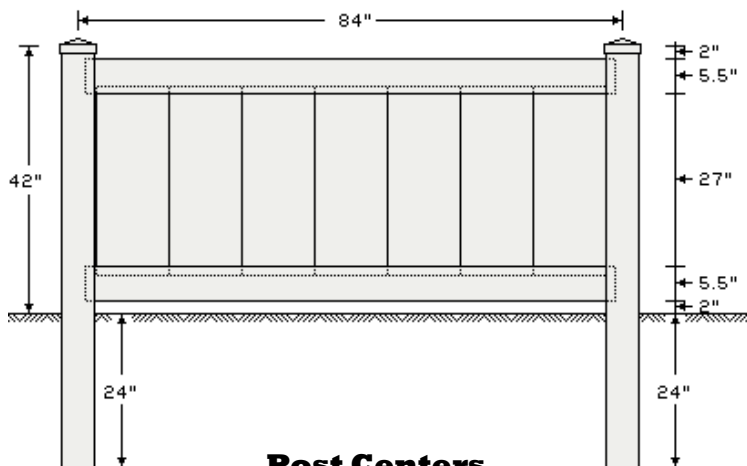

Fence, Deck & Railing

3 1/2' HOMELAND PRIVACY FENCE

7/8 x 11.3" Panels 1 3/4 x 5 1/2 Slotted Ribbed Rails

(38" Panel Height)

Available Colors: White, Tan, Adobe & Gray

Post Centers

84" Maximum

Parts List

QTY	DESCRIPTION	LENGTH
2	1 3/4 x 5 1/2 Slotted Ribbed Rail	84"
7	7/8 x 11.3" T&G	30"
2	7/8" U-Channel	27" - Optional
6	#10 - Screw - (5/16" Hex Head)	3/4" - for U-Channel

Posts

5" x 5" - 5' .135 Wall	5" x 5" - 5' .150 Wall

24" Post Set (Check Local Code Requirements)