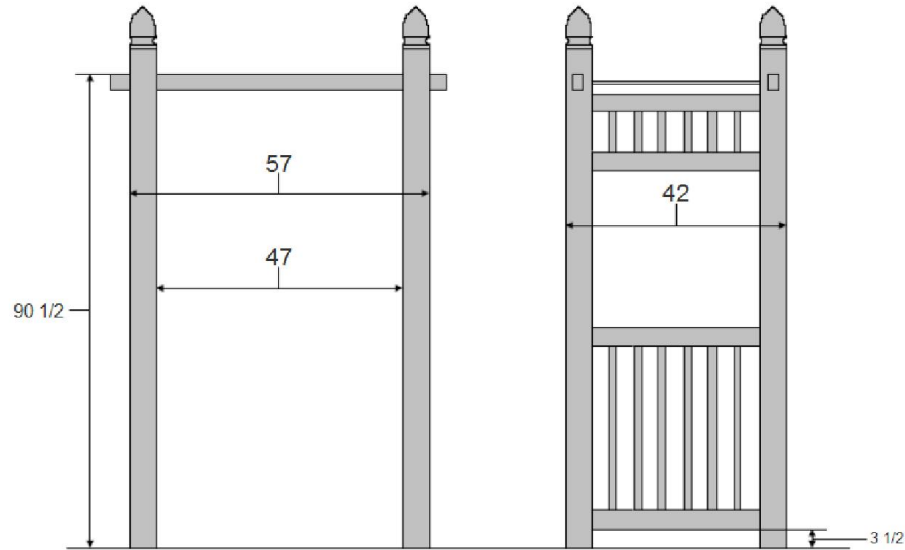

FLAT TOP ARBOR

w/ 7/8 x 1 1/2 Picket
(87" Inside Height)

Available Colors: White, Tan, Adobe

Parts List		
QTY	DESCRIPTION	LENGTH
2	2 x 3 1/2 Open Rail	64"
8	2 x 3 1/2 Open Rail	40"
21	7/8 x 1 1/2 Picket	38"
12	7/8 x 1 1/2 Picket	12"
4	2 x 3 1/2 Exterior Cap	N/A

Posts

4"x 4"- 10' .135 Wall	5" x 5" - 10' .150 Wall
24" Post Set (Check Local Code Requirements)	

Caps

U.S. Vinyl Fence, 249 West Vine Street, Murray, UT 84107
Phone: 801-262-6428 Fax: 801-261-0710 www.usvinylfence.com

U.S. Vinyl Fence
ARBORS

FLAT TOP ARBOR

w/ 7/8 x 1 1/2 Picket