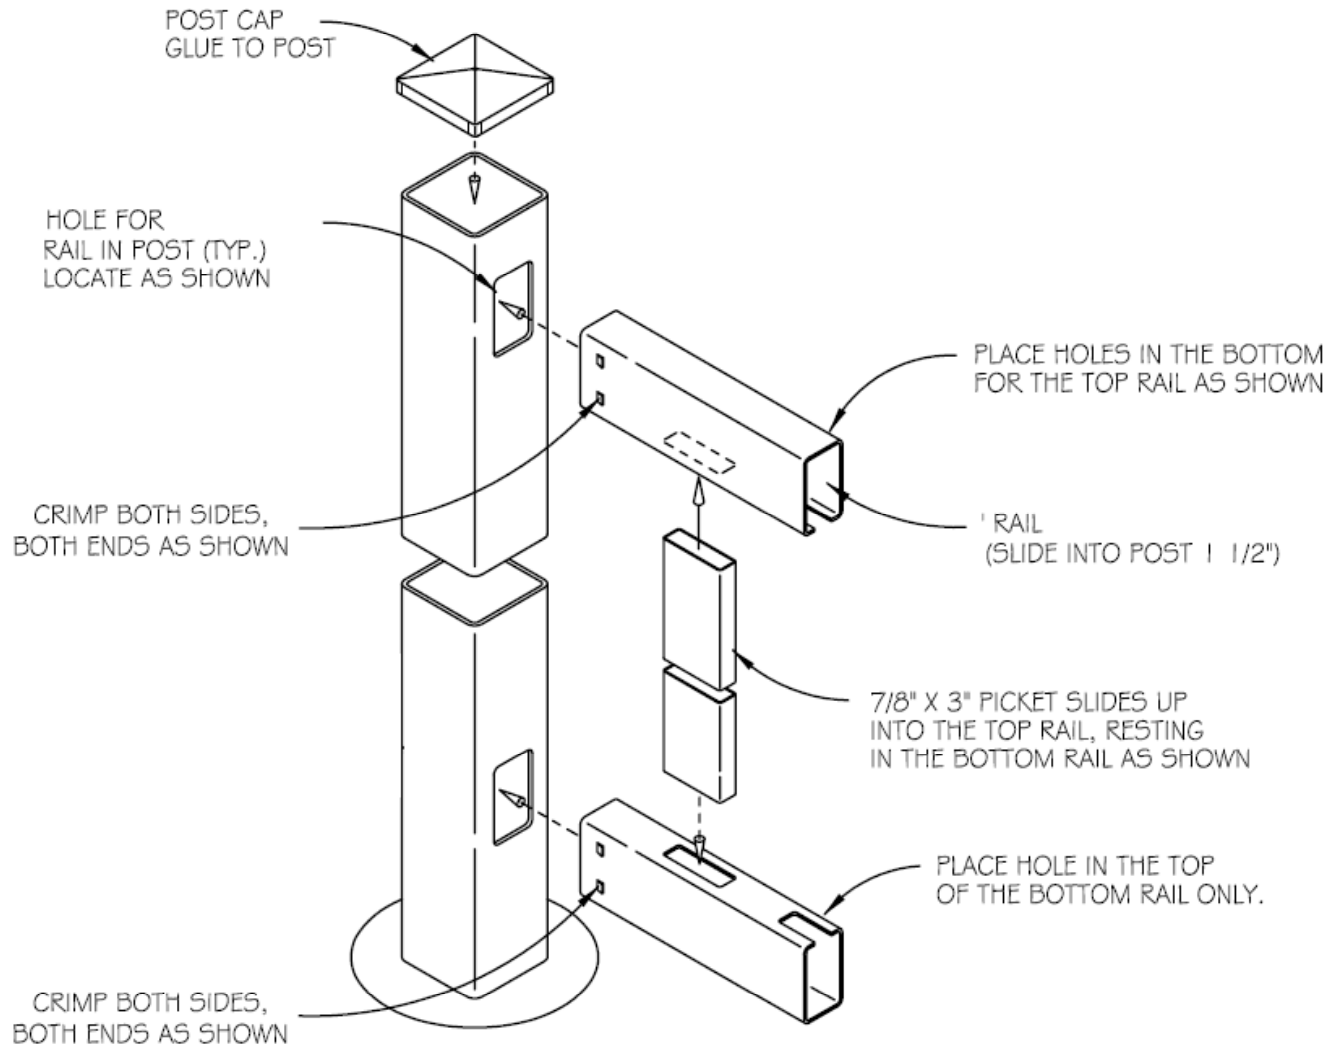

4' WIDE CLOSED PICKET

w/ 7/8 x 3 Picket

6' WIDE CLOSED PICKET

7/8" x 3" Picket with 3" Gap

Available Colors: White, Tan, Adobe

Parts List		
QTY	DESCRIPTION	LENGTH
2	2 x 3 1/2 Rails	72"
1	1 1/2 x 5 1/2 Ribbed Rail	72"
11	7/8 x 3 Pickets	63 3/4"

6' WIDE CLOSED PICKET

w/ 7/8 x 3 Picket

6' WIDE CLOSED PICKET

7/8" x 3" Picket with 2" Gap

Available Colors: White, Tan, Adobe

Parts List		
QTY	DESCRIPTION	LENGTH
2	2 x 3 1/2 Rails	72"
1	1 1/2 x 5 1/2 Ribbed Rail	72"
13	7/8 x 3 Pickets	63 3/4"