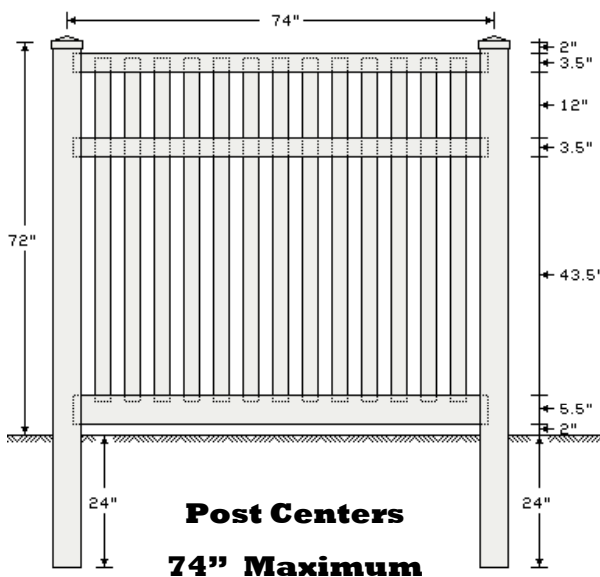

4' WIDE CLOSED PICKET

w/ 7/8 x 3 Picket

6' WIDE CLOSED PICKET

7/8" x 3" Picket with 3" Gap

Available Colors: White, Tan, Adobe

Parts List		
QTY	DESCRIPTION	LENGTH
2	2 x 3 1/2 Rails	72"
1	1 1/2 x 5 1/2 Ribbed Rail	72"
11	7/8 x 3 Pickets	63 3/4"

Posts

5" x 5" - 8' .135 Wall	5" x 5" - 8' .150 Wall
------------------------	------------------------

24" Post Set (Check Local Code Requirements)

Caps

U.S. Vinyl Fence
ENCLOSED PICKET

U.S. Vinyl Fence, 249 West Vine Street, Murray, UT 84107
Phone: 801-262-6428 Fax: 801-261-0710 www.usvinylfence.com

6' WIDE CLOSED PICKET

w/ 7/8 x 3 Picket

6' WIDE CLOSED PICKET

7/8" x 3" Picket with 2" Gap

Available Colors: White, Tan, Adobe

Parts List		
QTY	DESCRIPTION	LENGTH
2	2 x 3 1/2 Rails	72"
1	1 1/2 x 5 1/2 Ribbed Rail	72"
13	7/8 x 3 Pickets	63 3/4"

Posts

5" x 5" - 8' .135 Wall	5" x 5" - 8' .150 Wall
24" Post Set (Check Local Code Requirements)	

Caps

U.S. Vinyl Fence, 249 West Vine Street, Murray, UT 84107
Phone: 801-262-6428 Fax: 801-261-0710 www.usvinylfence.com