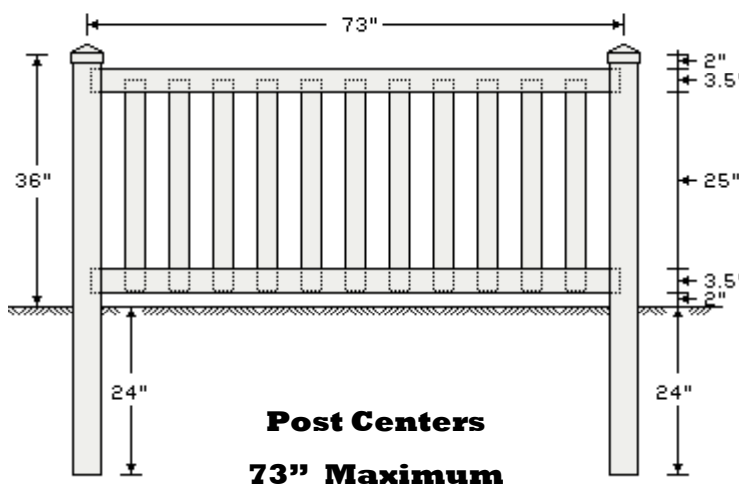

3' WIDE CLOSED PICKET

7/8" x 3" Picket with 3" Gap

Available Colors: White, Tan, Adobe

**U.S. Vinyl Fence
ENCLOSED PICKET**

Parts List		
QTY	DESCRIPTION	LENGTH
2	2 x 3 1/2 Rails	72"
11	7/8 x 3 Pickets	31 1/2"

Posts

4"x 4"- 5' .135 Wall	4" x 4" - 5' .170 Wall
24" Post Set (Check Local Code Requirements)	

Caps

**U.S. Vinyl Fence, 249 West Vine Street, Murray, UT 84107
Phone: 801-262-6428 Fax: 801-261-0710 www.usvinylfence.com**

3' WIDE CLOSED PICKET

w/ 7/8 x 3 Picket

4' WIDE CLOSED PICKET

7/8" x 3" Picket with 3" Gap

Available Colors: White, Tan, Adobe

Parts List		
QTY	DESCRIPTION	LENGTH
2	2 x 3 1/2 Rails	72"
11	7/8 x 3 Pickets	44 3/4"

4' WIDE CLOSED PICKET

w/ 7/8 x 3 Picket

6' WIDE CLOSED PICKET

7/8" x 3" Picket with 3" Gap

Available Colors: White, Tan, Adobe

Parts List		
QTY	DESCRIPTION	LENGTH
2	2 x 3 1/2 Rails	72"
1	1 1/2 x 5 1/2 Ribbed Rail	72"
11	7/8 x 3 Pickets	63 3/4"