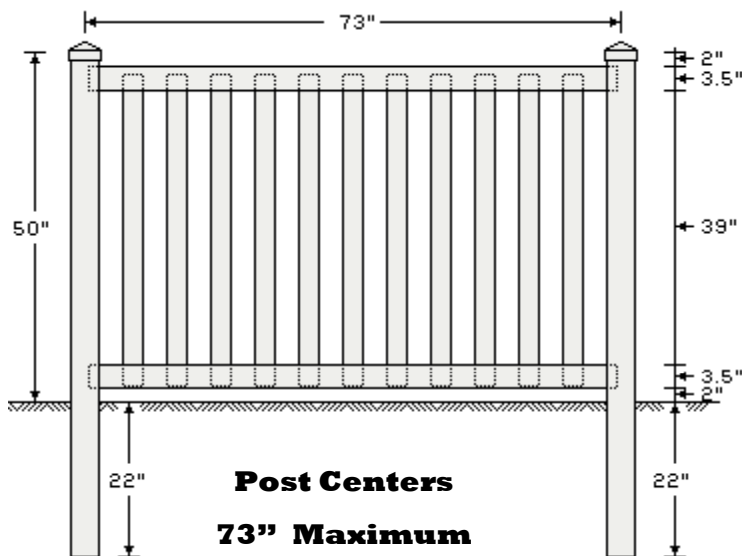

3' WIDE CLOSED PICKET

w/ 7/8 x 3 Picket

4' WIDE CLOSED PICKET

7/8" x 3" Picket with 3" Gap

Available Colors: White, Tan, Adobe

Parts List		
QTY	DESCRIPTION	LENGTH
2	2 x 3 1/2 Rails	72"
11	7/8 x 3 Pickets	44 3/4"

Posts

4" x 4" - 6' .135 Wall	4" x 4" - 6' .170 Wall
24" Post Set (Check Local Code Requirements)	

Caps

U.S. Vinyl Fence
ENCLOSED PICKET

U.S. Vinyl Fence, 249 West Vine Street, Murray, UT 84107
Phone: 801-262-6428 Fax: 801-261-0710 www.usvinylfence.com

4' WIDE CLOSED PICKET

w/ 7/8 x 3 Picket

6' WIDE CLOSED PICKET

7/8" x 3" Picket with 3" Gap

Available Colors: White, Tan, Adobe

Parts List		
QTY	DESCRIPTION	LENGTH
2	2 x 3 1/2 Rails	72"
1	1 1/2 x 5 1/2 Ribbed Rail	72"
11	7/8 x 3 Pickets	63 3/4"

6' WIDE CLOSED PICKET

w/ 7/8 x 3 Picket

6' WIDE CLOSED PICKET

7/8" x 3" Picket with 2" Gap

Available Colors: White, Tan, Adobe

Parts List		
QTY	DESCRIPTION	LENGTH
2	2 x 3 1/2 Rails	72"
1	1 1/2 x 5 1/2 Ribbed Rail	72"
13	7/8 x 3 Pickets	63 3/4"