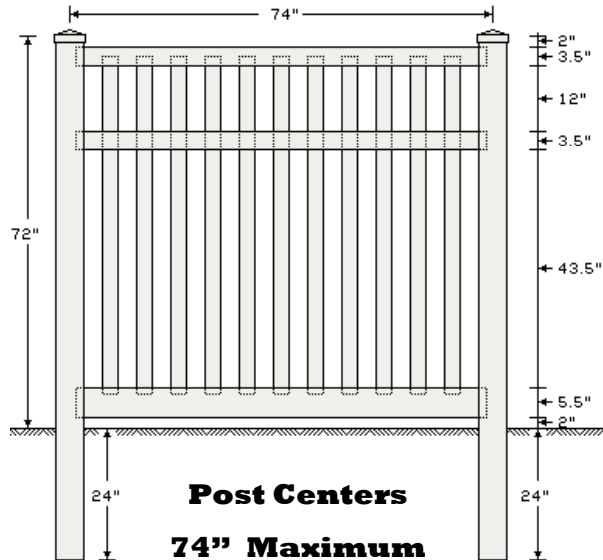

3' WIDE CLOSED PICKET

w/ 7/8 x 3 Picket

4' WIDE CLOSED PICKET

7/8" x 3" Picket with 3" Gap

Available Colors: White, Tan, Adobe

Parts List		
QTY	DESCRIPTION	LENGTH
2	2 x 3 1/2 Rails	72"
11	7/8 x 3 Pickets	44 3/4"

4' WIDE CLOSED PICKET

w/ 7/8 x 3 Picket

6' WIDE CLOSED PICKET

7/8" x 3" Picket with 3" Gap

Available Colors: White, Tan, Adobe

Parts List		
QTY	DESCRIPTION	LENGTH
2	2 x 3 1/2 Rails	72"
1	1 1/2 x 5 1/2 Ribbed Rail	72"
11	7/8 x 3 Pickets	63 3/4"

Posts

5" x 5" - 8' .135 Wall	5" x 5" - 8' .150 Wall
------------------------	------------------------

24" Post Set (Check Local Code Requirements)

Caps

U.S. Vinyl Fence
ENCLOSED PICKET

U.S. Vinyl Fence, 249 West Vine Street, Murray, UT 84107
Phone: 801-262-6428 Fax: 801-261-0710 www.usvinylfence.com

6' WIDE CLOSED PICKET

w/ 7/8 x 3 Picket

6' WIDE CLOSED PICKET

7/8" x 3" Picket with 2" Gap

Available Colors: White, Tan, Adobe

Parts List		
QTY	DESCRIPTION	LENGTH
2	2 x 3 1/2 Rails	72"
1	1 1/2 x 5 1/2 Ribbed Rail	72"
13	7/8 x 3 Pickets	63 3/4"