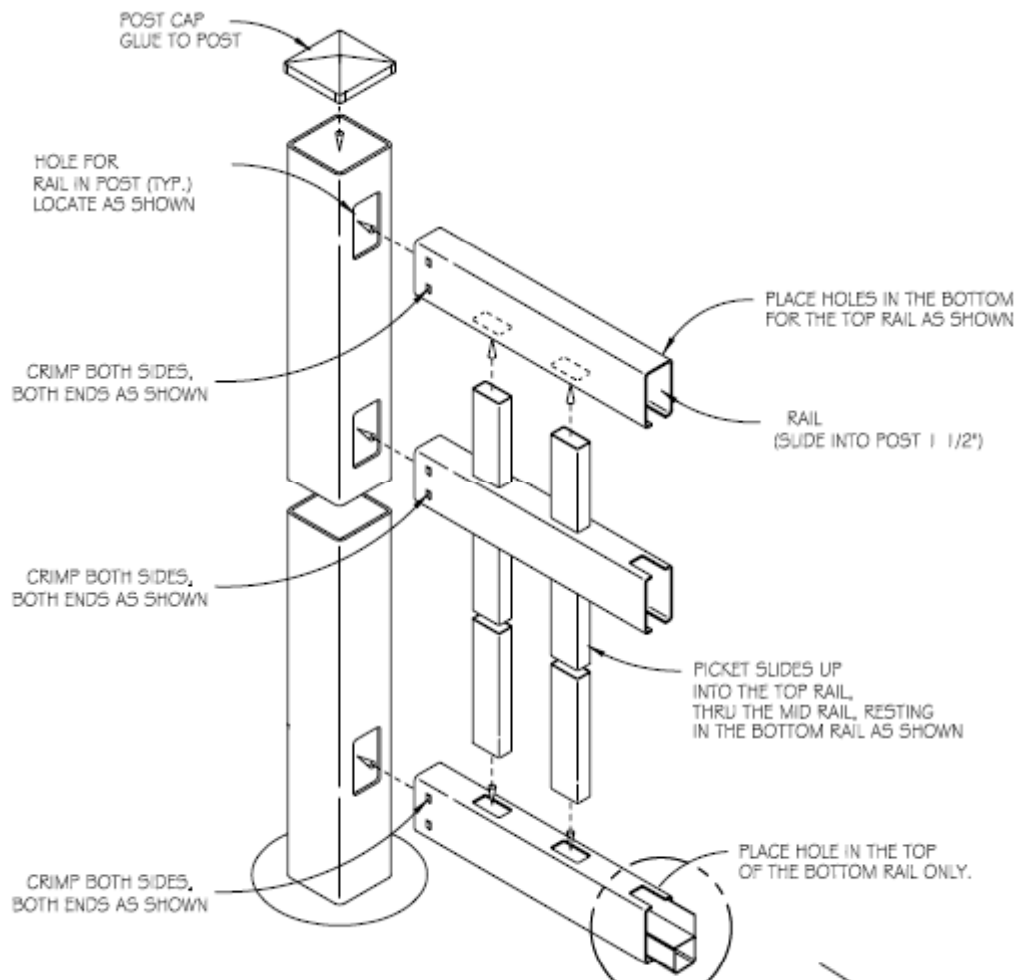

6' WIDE CLOSED PICKET

w/ 7/8 x 3 Picket

6' WIDE CLOSED PICKET

7/8" x 3" Picket with 2" Gap

Available Colors: White, Tan, Adobe

Parts List		
QTY	DESCRIPTION	LENGTH
2	2 x 3 1/2 Rails	72"
1	1 1/2 x 5 1/2 Ribbed Rail	72"
13	7/8 x 3 Pickets	63 3/4"