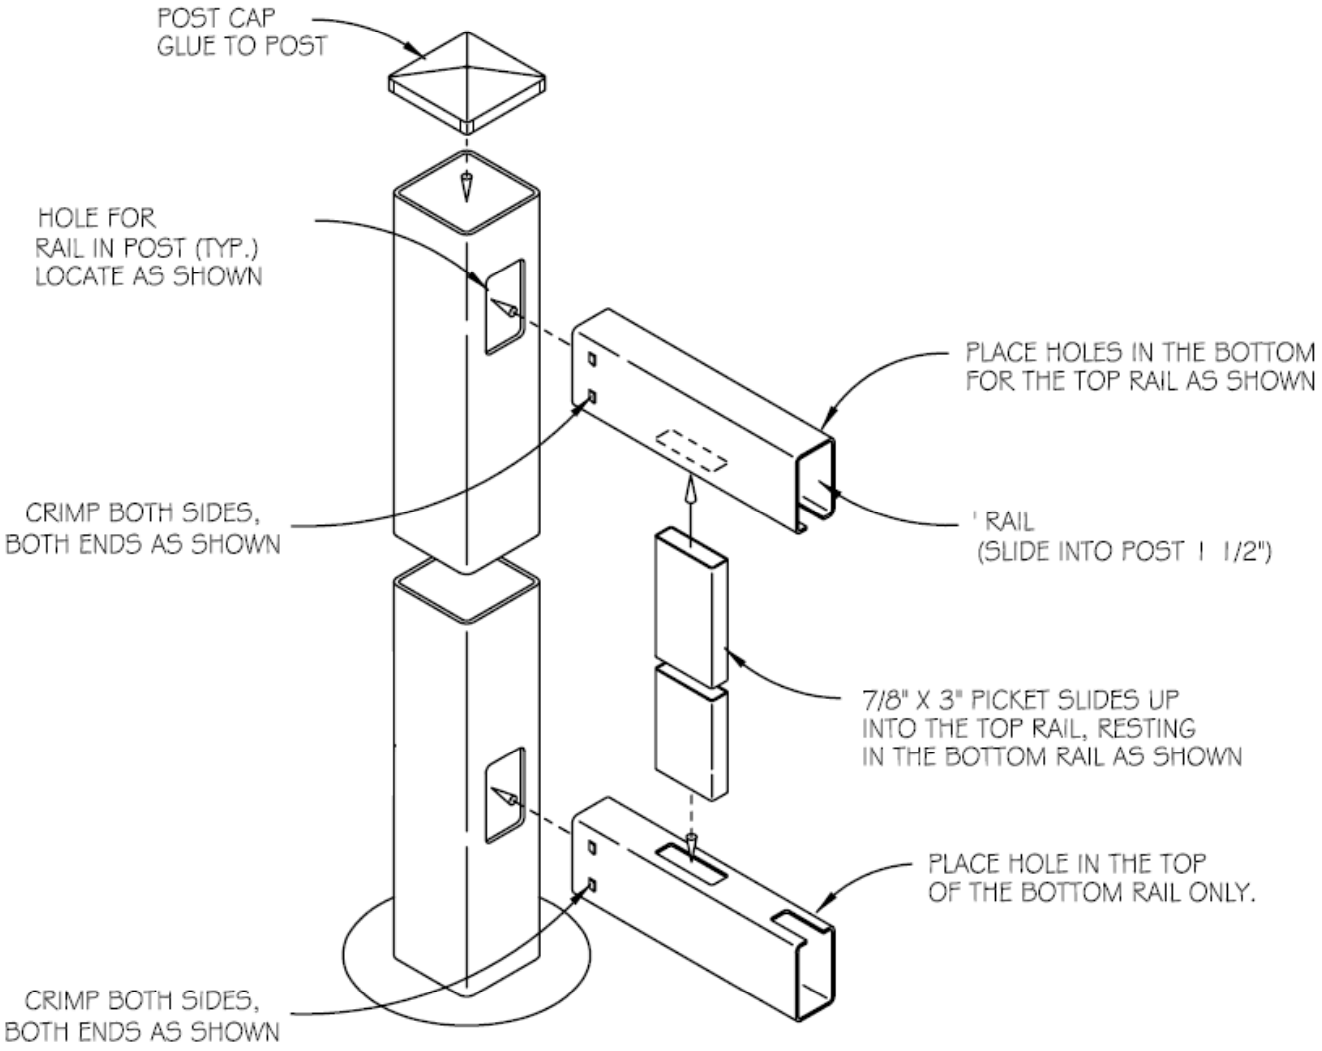

3' WIDE CLOSED PICKET

w/ 7/8 x 3 Picket

4' WIDE CLOSED PICKET

7/8" x 3" Picket with 3" Gap

Available Colors: White, Tan, Adobe

Parts List		
QTY	DESCRIPTION	LENGTH
2	2 x 3 1/2 Rails	72"
11	7/8 x 3 Pickets	44 3/4"