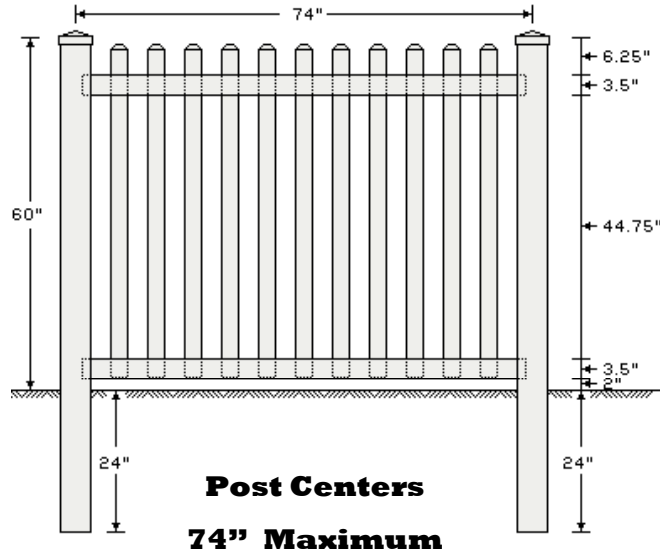

4' WIDE PICKET

5' WIDE PICKET

7/8" x 3" Picket with 3" Gap, Routed Through

Available Colors: White, Tan, Adobe

Parts Lists		
QTY	DESCRIPTION	LENGTH
2	2 x 3 1/2 Rails	72"
11	7/8 x 3 Pickets	56"
11	7/8 x 3 Dog Ear Caps	

Posts

5" x 5" - 7' .135 Wall	5" x 5" - 7' .170 Wall
------------------------	------------------------

24" Post Set (Check Local Code Requirements)

Caps

7/8" x 3" Spade Cap

7/8" x 3" Dog Eared

**U.S. Vinyl Fence
PICKET**