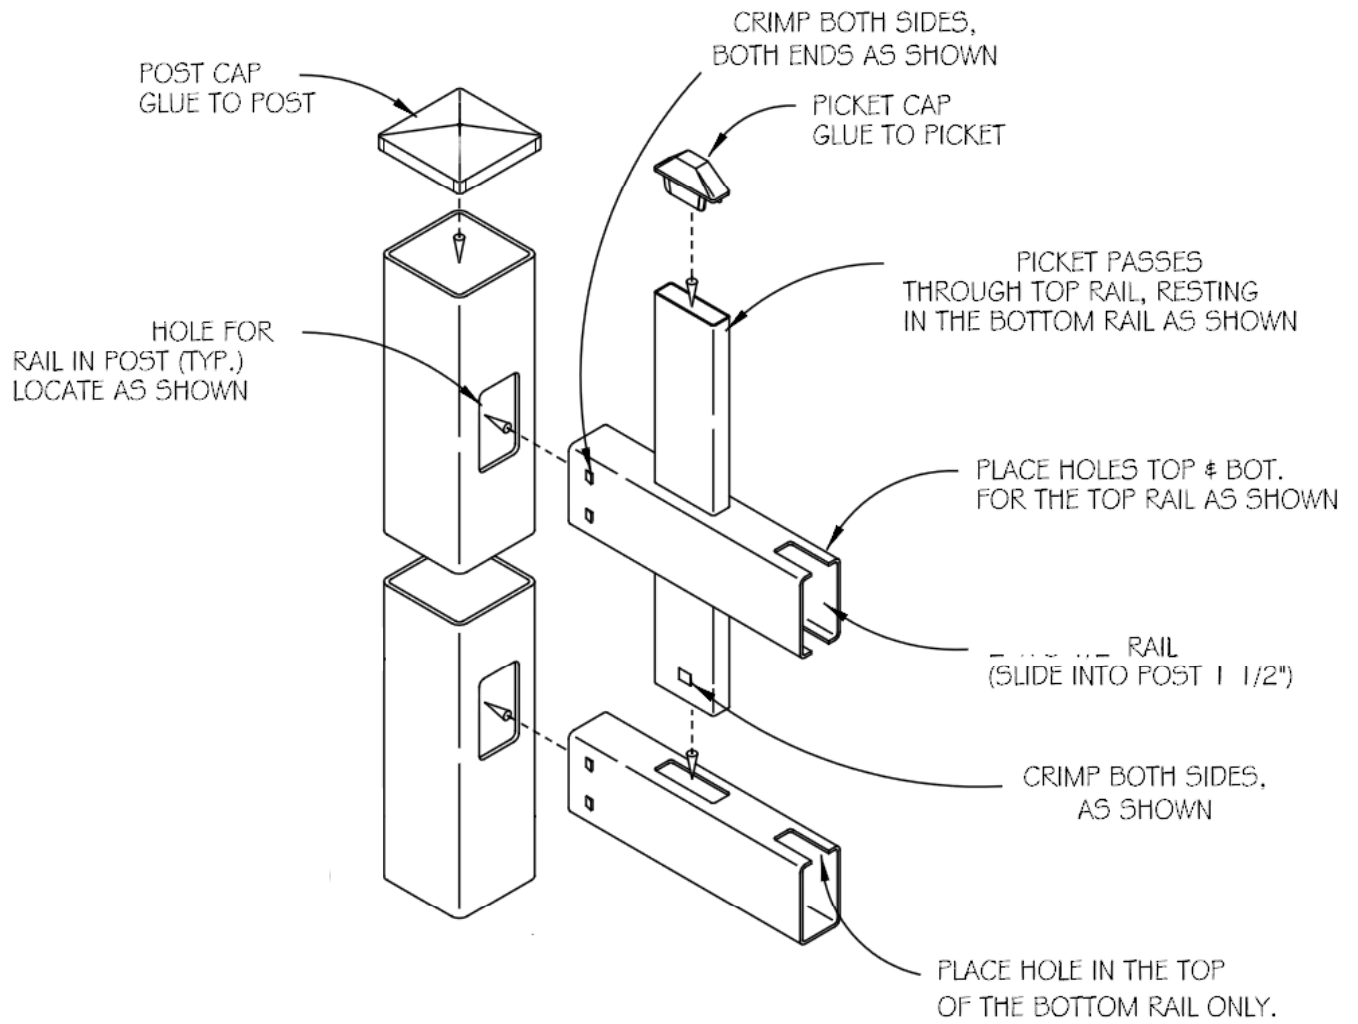

3' NARROW PICKET