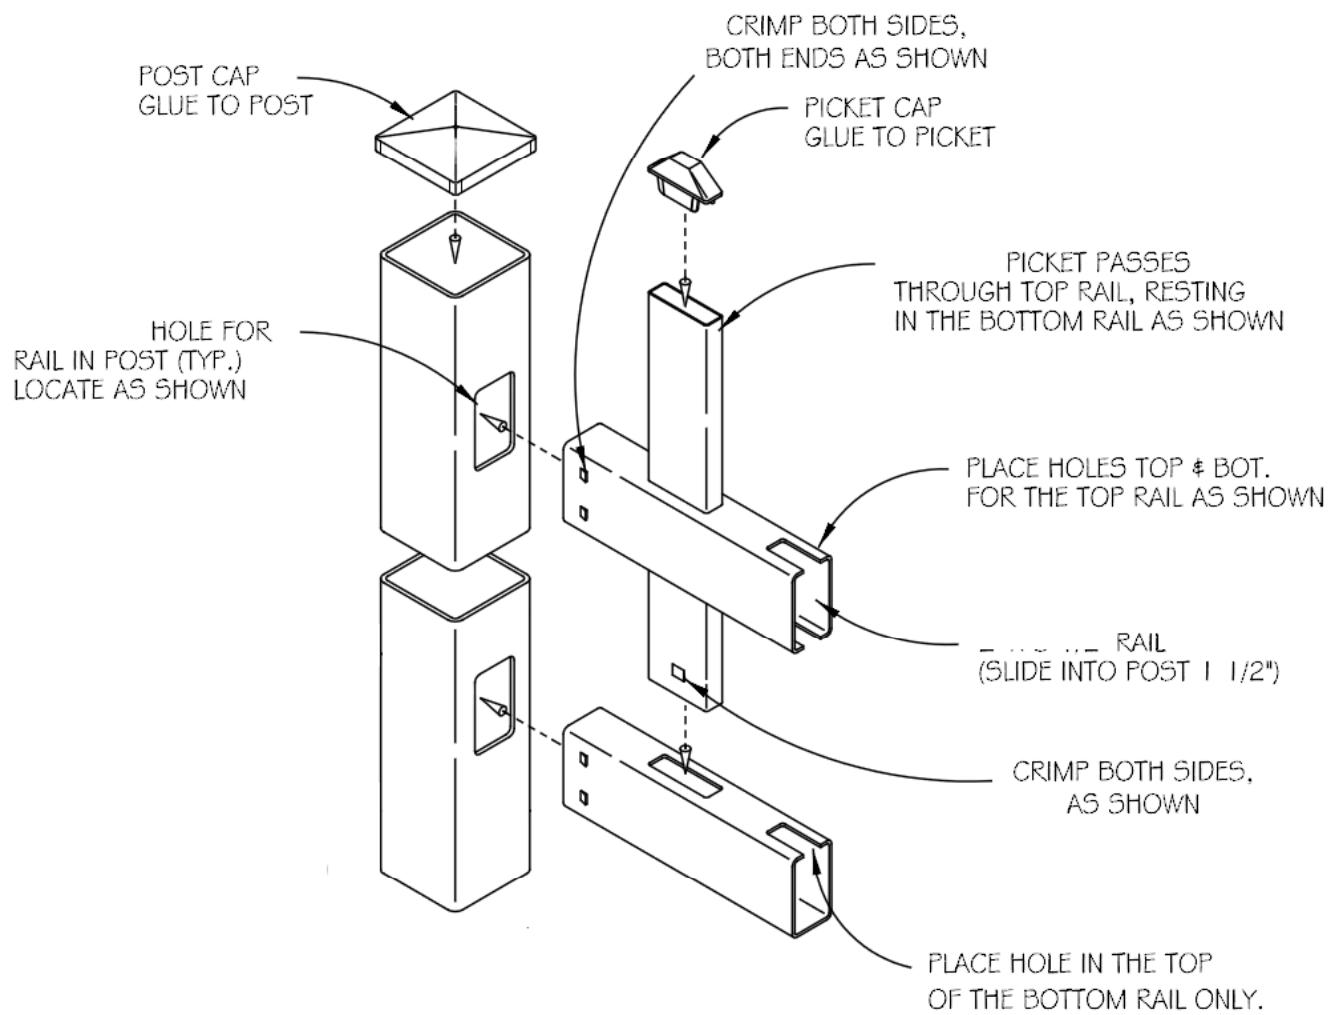

5' WIDE PICKET