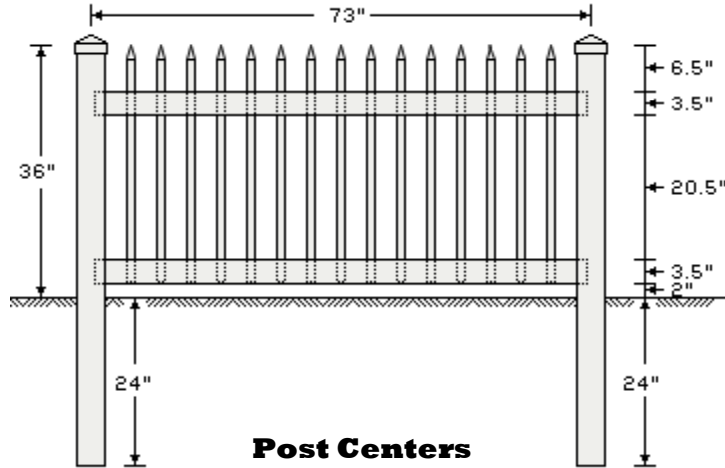

U.S. Vinyl Fence, 249 West Vine Street, Murray, UT 84107
Phone: 801-262-6428 Fax: 801-261-0710 www.usvinylfence.com

5' WIDE PICKET

3' NARROW PICKET

3/4" x 1 1/2" Picket with 3" Gap, Routed Through

Available Colors: White, Tan, Adobe

**Post Centers
73" Maximum**

Parts Lists

QTY	DESCRIPTION	LENGTH
2	2 x 3 1/2 Rails	72"
15	7/8 x 1 1/2 Pickets	32"
15	7/8 x 1 1/2 Spade Caps	

Posts

4" x 4" - 5' .135 Wall	4" x 4" - 5' .170 Wall
------------------------	------------------------