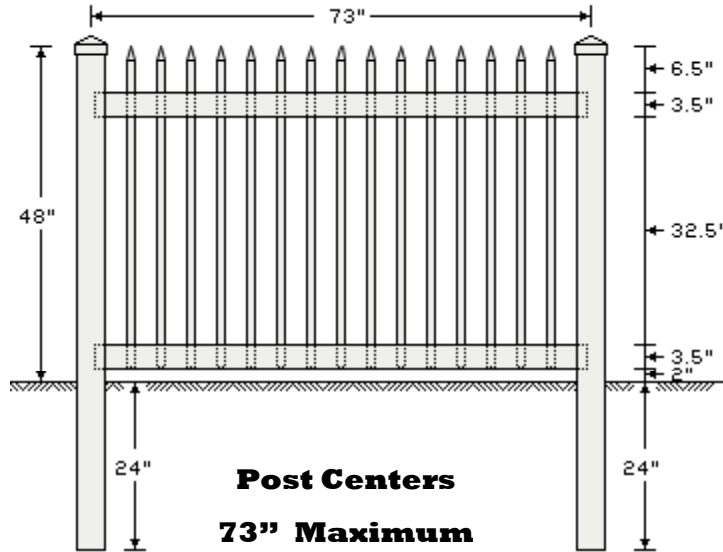

**U.S. Vinyl Fence, 249 West Vine Street, Murray, UT 84107
Phone: 801-262-6428 Fax: 801-261-0710 www.usvinylfence.com**

3' NARROW PICKET

4' NARROW PICKET

3/4" x 1 1/2" Picket with 3" Gap, Routed Through

Available Colors: White, Tan, Adobe

Parts Lists		
QTY	DESCRIPTION	LENGTH
2	2 x 3 1/2 Rails	72"
15	7/8 x 1 1/2 Pickets	44"
15	7/8 x 1 1/2 Spade Caps	

Posts

4" x 4" - 6' .135 Wall	4" x 4" - 6' .170 Wall
------------------------	------------------------