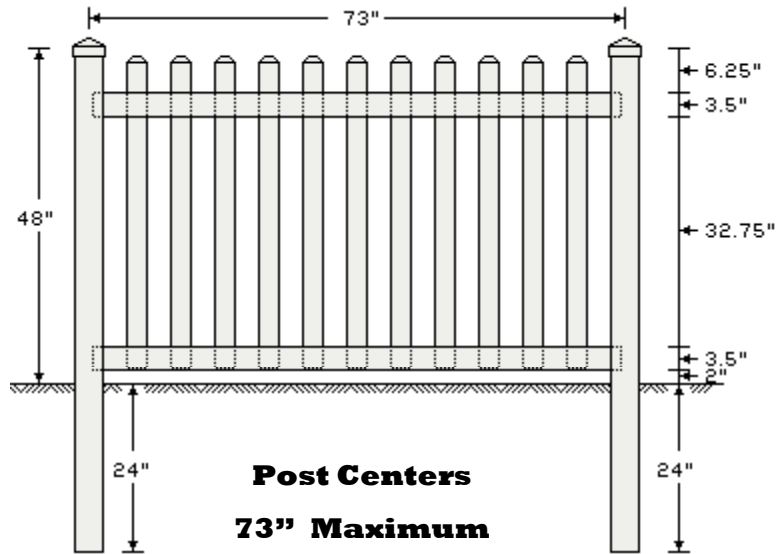

3' WIDE PICKET

7/8" x 3" Picket with 3" Gap, Routed Through

Available Colors: White, Tan, Adobe

Parts Lists		
QTY	DESCRIPTION	LENGTH
2	2 x 3 1/2 Rails	72"
11	7/8 x 3 Pickets	32"
11	7/8 x 3 Dog Ear Caps	

Posts

4" x 4" - 5' .135 Wall	4" x 4" - 5' .170 Wall
------------------------	------------------------

24" Post Set (Check Local Code Requirements)

Caps

7/8" x 3" Spade Cap

7/8" x 3" Dog Eared

Classic Cap

Gothic Cap

Available Colors: White, Tan, Adobe

Parts Lists		
QTY	DESCRIPTION	LENGTH
2	2 x 3 1/2 Rails	72"
11	7/8 x 3 Pickets	44"
11	7/8 x 3 Dog Ear Caps	

Posts

4" x 4" - 6' .135 Wall	4" x 4" - 6' .170 Wall
------------------------	------------------------

4' WIDE PICKET

5' WIDE PICKET

7/8" x 3" Picket with 3" Gap, Routed Through

Available Colors: White, Tan, Adobe

Parts Lists		
QTY	DESCRIPTION	LENGTH
2	2 x 3 1/2 Rails	72"
11	7/8 x 3 Pickets	56"
11	7/8 x 3 Dog Ear Caps	