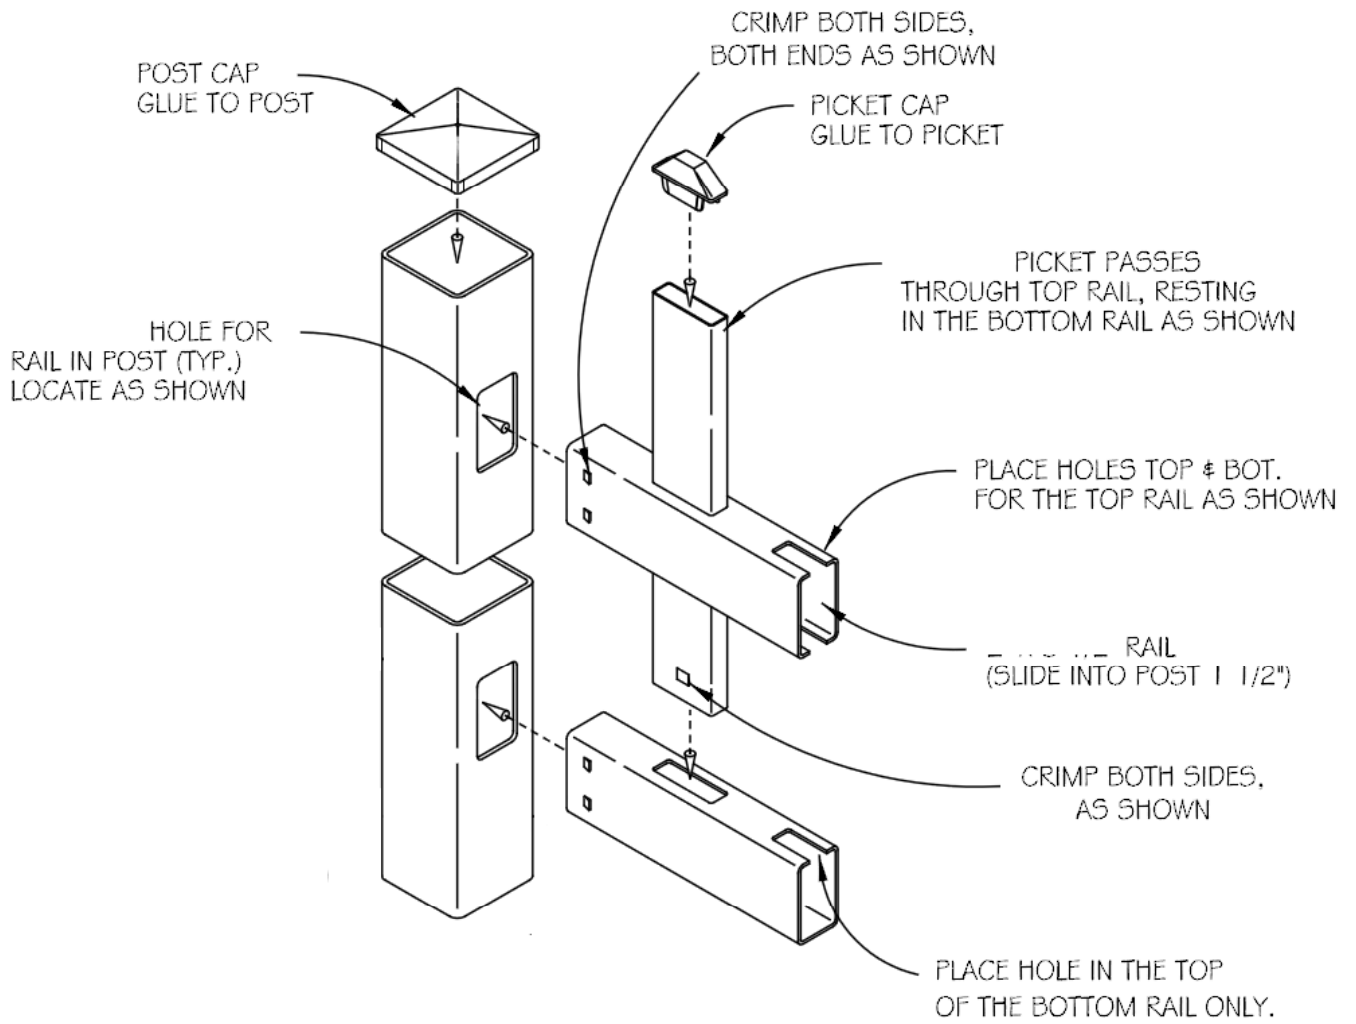

3' WIDE PICKET