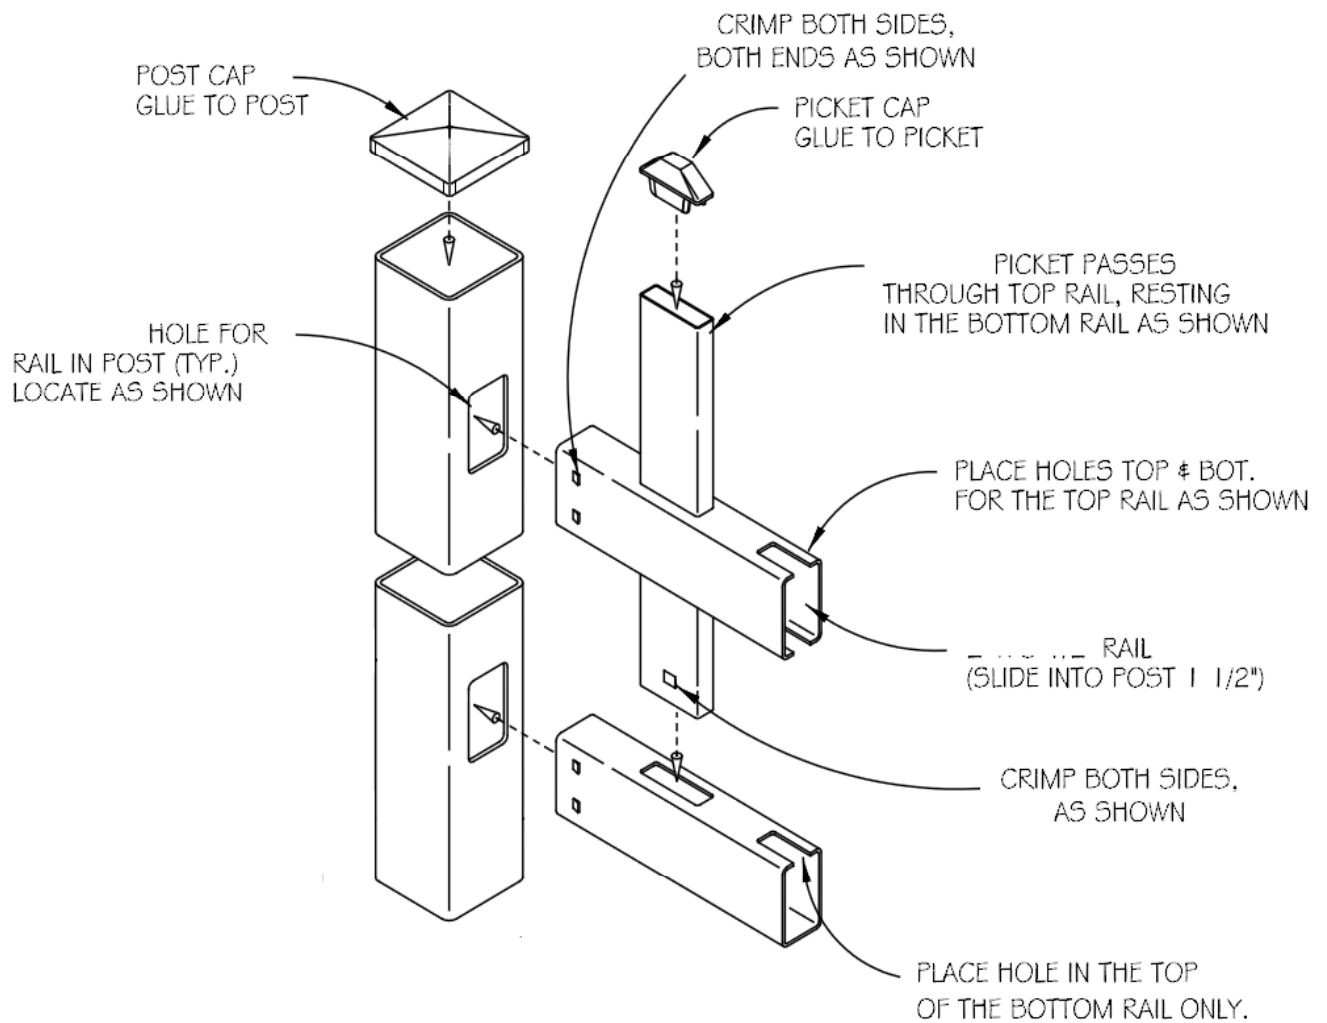

4' WIDE PICKET

5' WIDE PICKET

7/8" x 3" Picket with 3" Gap, Routed Through

Available Colors: White, Tan, Adobe

Parts Lists		
QTY	DESCRIPTION	LENGTH
2	2 x 3 1/2 Rails	72"
11	7/8 x 3 Pickets	56"
11	7/8 x 3 Dog Ear Caps	