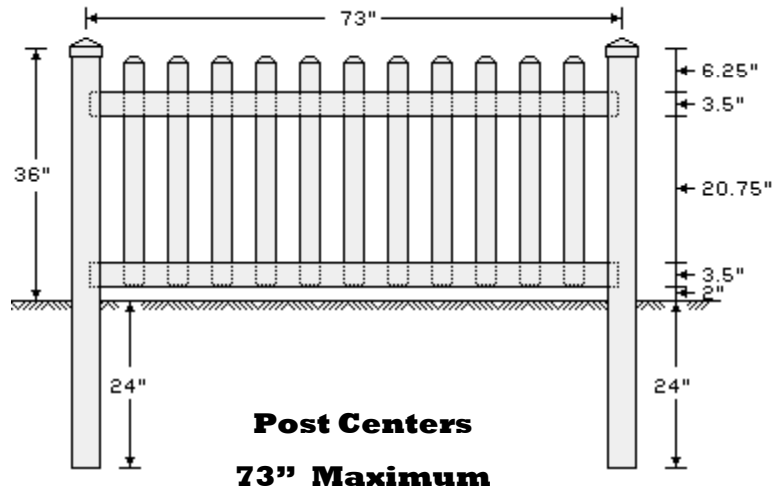

3' WIDE PICKET

7/8" x 3" Picket with 3" Gap, Routed Through

Available Colors: White, Tan, Adobe

Parts Lists		
QTY	DESCRIPTION	LENGTH
2	2 x 3 1/2 Rails	72"
11	7/8 x 3 Pickets	32"
11	7/8 x 3 Dog Ear Caps	

Posts

4" x 4" - 5' .135 Wall	4" x 4" - 5' .170 Wall
------------------------	------------------------

24" Post Set (Check Local Code Requirements)

Caps

7/8" x 3" Spade Cap

7/8" x 3" Dog Eared

Classic Cap

Gothic Cap

4' WIDE PICKET

5' WIDE PICKET

7/8" x 3" Picket with 3" Gap, Routed Through

Available Colors: White, Tan, Adobe

Parts Lists		
QTY	DESCRIPTION	LENGTH
2	2 x 3 1/2 Rails	72"
11	7/8 x 3 Pickets	56"
11	7/8 x 3 Dog Ear Caps	

Posts

5" x 5" - 7' .135 Wall	5" x 5" - 7' .170 Wall
------------------------	------------------------

24" Post Set (Check Local Code Requirements)

Caps

7/8" x 3" Spade Cap

7/8" x 3" Dog Eared

**U.S. Vinyl Fence
PICKET**