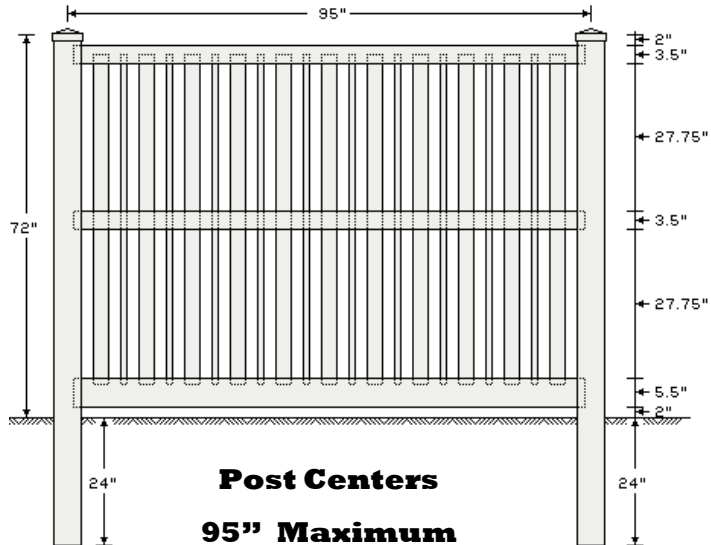

6' SEMI-PRIVACY FENCE

w/ 7/8 x 6 Ribbed Picket 1" Gap

(68" Panel Height)

Available Colors: White

Parts List		
QTY	DESCRIPTION	LENGTH
2	1 ½ x 5 ½ Ribbed Rail	93"
12	7/8 x 6 Ribbed Picket	59 ½"

Posts

5" x 5" - 8' .135 Wall	5" x 5" - 8' .150 Wall
24" Post Set (Check Local Code Requirements)	

6' SEMI-PRIVACY FENCE

w/ 7/8 x 3 & 7/8 x 1 1/2 Alternating Picket 1" Gap
(68" Panel Height)

Available Colors: White, Tan, Adobe

Post Centers
95" Maximum

Parts List		
QTY	DESCRIPTION	LENGTH
1	1 1/2 x 5 1/2 Ribbed Rail	93"
2	2 x 3 1/2 Open Rail	93"
13	7/8 x 3 Picket	59 1/2"
12	7/8 x 1 1/2 Picket	59 1/2"

Posts

5" x 5" - 8' .135 Wall	5" x 5" - 8' .150 Wall
24" Post Set (Check Local Code Requirements)	

Caps

U.S. Vinyl Fence
SEMI-PRIVACY

U.S. Vinyl Fence, 249 West Vine Street, Murray, UT 84107
Phone: 801-262-6428 Fax: 801-261-0710 www.usvinylfence.com

6' SEMI-PRIVACY FENCE

w/ 7/8 x 3 & 7/8 x 1 1/2 Alternating Picket