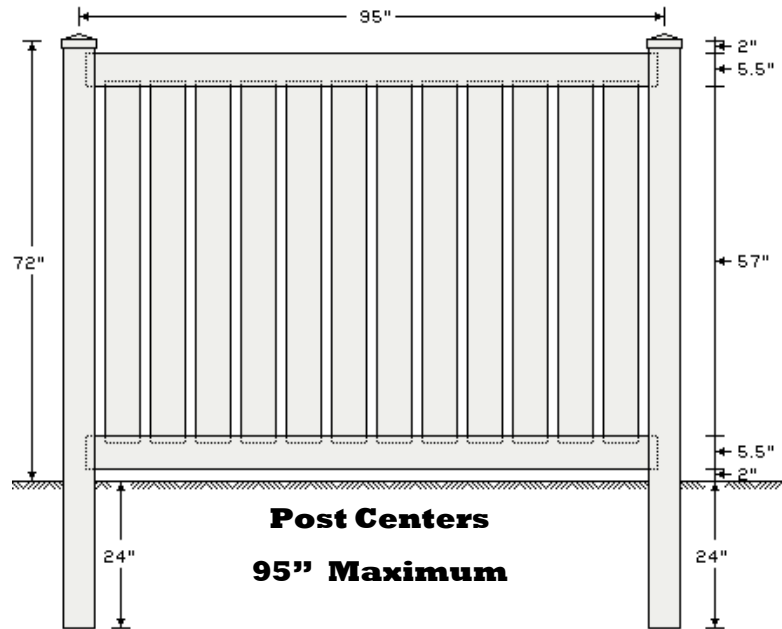

6' SEMI-PRIVACY FENCE

w/ 7/8 x 6 Ribbed Picket 1" Gap

(68" Panel Height)

Available Colors: White

Parts List		
QTY	DESCRIPTION	LENGTH
2	1 ½ x 5 ½ Ribbed Rail	93"
12	7/8 x 6 Ribbed Picket	59 ½"

Posts

5" x 5" - 8' .135 Wall	5" x 5" - 8' .150 Wall
24" Post Set (Check Local Code Requirements)	

6' SEMI-PRIVACY FENCE

w/ 7/8 x 3 & 7/8 x 1 1/2 Alternating Picket 1" Gap
(68" Panel Height)

Available Colors: White, Tan, Adobe

Post Centers
95" Maximum

Parts List		
QTY	DESCRIPTION	LENGTH
1	1 1/2 x 5 1/2 Ribbed Rail	93"
2	2 x 3 1/2 Open Rail	93"
13	7/8 x 3 Picket	59 1/2"
12	7/8 x 1 1/2 Picket	59 1/2"

Posts

5" x 5" - 8' .135 Wall	5" x 5" - 8' .150 Wall
24" Post Set (Check Local Code Requirements)	

Caps

U.S. Vinyl Fence
SEMI-PRIVACY

U.S. Vinyl Fence, 249 West Vine Street, Murray, UT 84107
Phone: 801-262-6428 Fax: 801-261-0710 www.usvinylfence.com

6' SEMI-PRIVACY FENCE

w/ 7/8 x 3 & 7/8 x 1 1/2 Alternating Picket