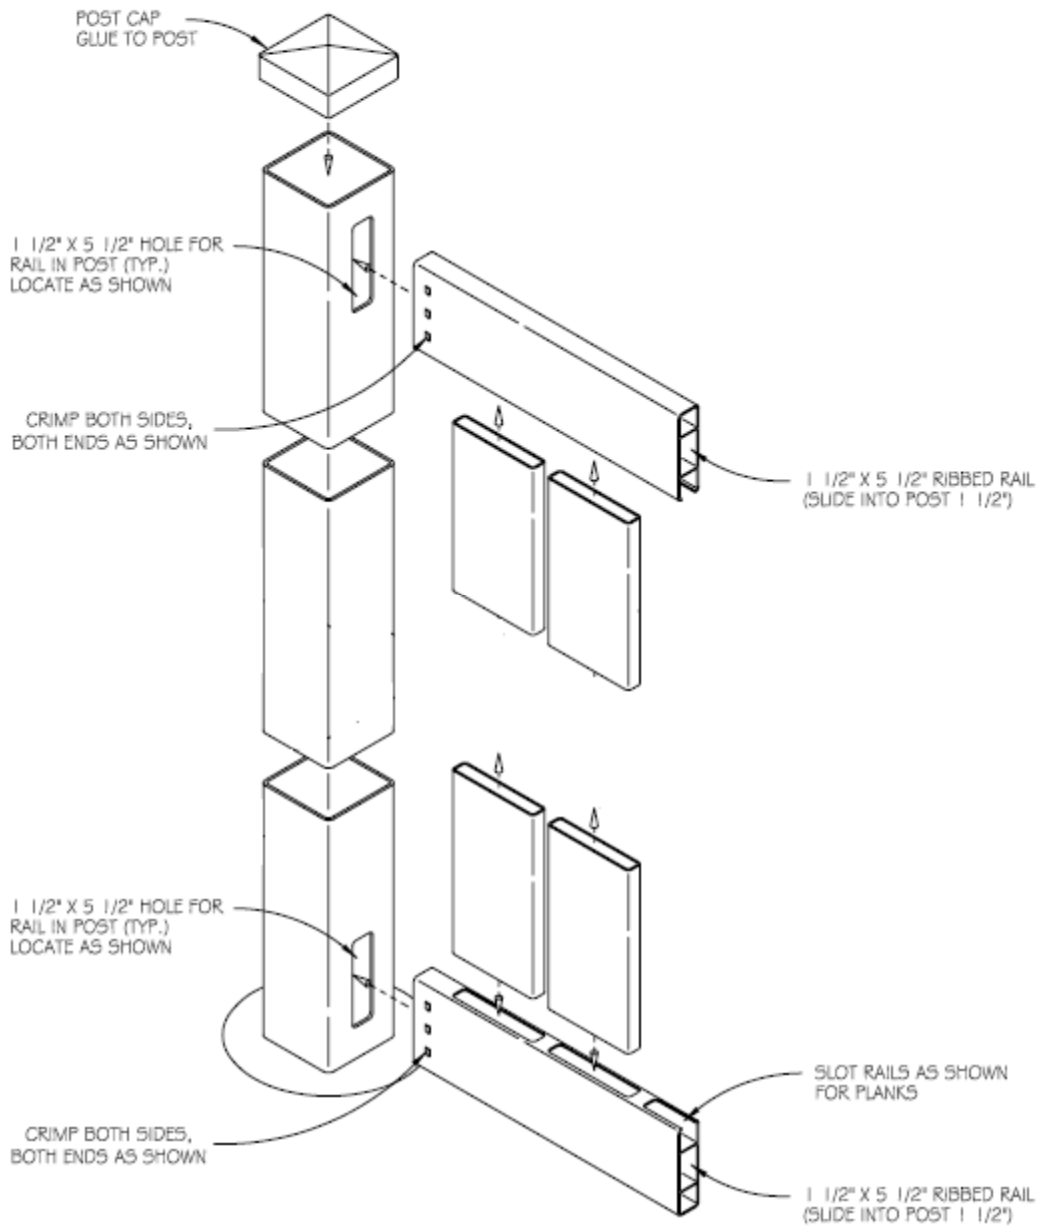

6' SEMI-PRIVACY FENCE w/ 7/8 x 6 Ribbed Picket

5/19/2011 12:15 PM