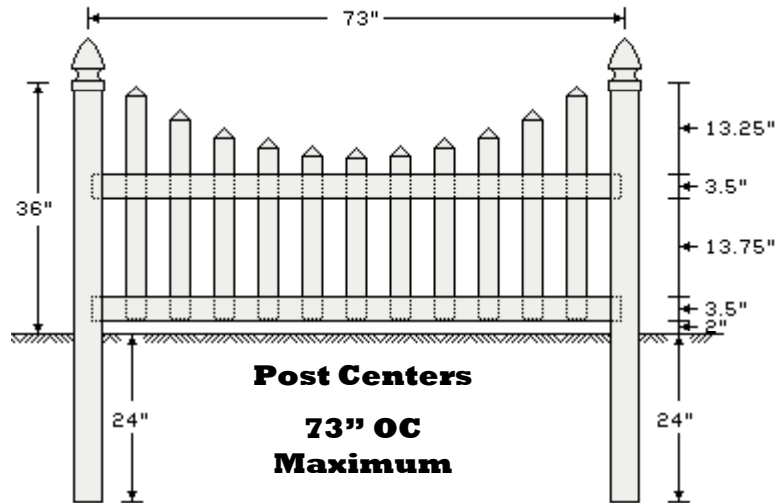

Available Colors: White, Tan, Adobe

Parts List		
QTY	DESCRIPTION	LENGTH
2	2 x 3 1/2 Rails	72"
2 ea	7/8 x 3 Pickets	38", 34 1/2", 32", 30 1/2", 29 1/2"
1	7/8 x 3 Pickets	29"

Posts

4" x 4" - 6' .135 Wall	4" x 4" - 6' .170 Wall
------------------------	------------------------

3 1/2' SCALLOPED PICKET

3' SCALLOPED PICKET

7/8" x 3" Picket with 3" Gap, Routed Through

Available Colors: White, Tan, Adobe

Parts List		
QTY	DESCRIPTION	LENGTH
2	2 x 3 1/2 Rails	72"
2 ea	7/8 x 3 Pickets	32", 28 1/2", 26", 24 1/2", 23 1/2"
1	7/8 x 3 Pickets	23"