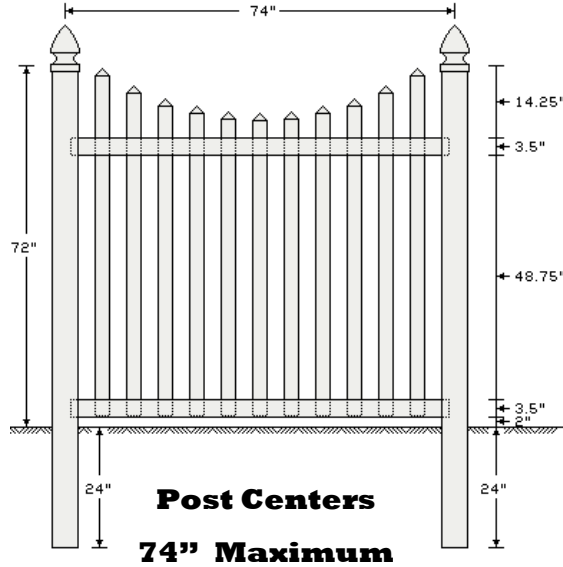

6' SCALLOPED PICKET

7/8" x 3" Picket with 3" Gap, Routed Through

Available Colors: White, Tan, Adobe

U.S. Vinyl Fence
SCALLOPED PICKET

Parts List		
QTY	DESCRIPTION	LENGTH
2	2x 3 1/2 Rails	72"
2 ea	7/8 x 3 Pickets	68", 64", 62", 60 1/2", 59 1/2"
1	7/8 x 3 Pickets	59"

Posts

5"x 5"- 8' .135 Wall	5" x 5" - 8' .150 Wall
----------------------	------------------------

24" Post Set (Check Local Code Requirements)

Caps

7/8"x 3" Spade Cap

7/8"x3" Dog Eared

Classic Cap

Gothic Cap

Available Colors: White, Tan, Adobe

Parts List		
QTY	DESCRIPTION	LENGTH
2	2 x 3 1/2 Rails	72"
2 ea	7/8 x 3 Pickets	44", 40 1/2", 38", 36 1/2", 35 1/2"
1	7/8 x 3 Pickets	35"

Posts

4" x 4" - 6' .135 Wall	4" x 4" - 6' .170 Wall
------------------------	------------------------

Available Colors: White, Tan, Adobe

Parts List		
QTY	DESCRIPTION	LENGTH
2	2 x 3 1/2 Rails	72"
2 ea	7/8 x 3 Pickets	38", 34 1/2", 32", 30 1/2", 29 1/2"
1	7/8 x 3 Pickets	29"

Posts

4" x 4" - 6' .135 Wall	4" x 4" - 6' .170 Wall
------------------------	------------------------