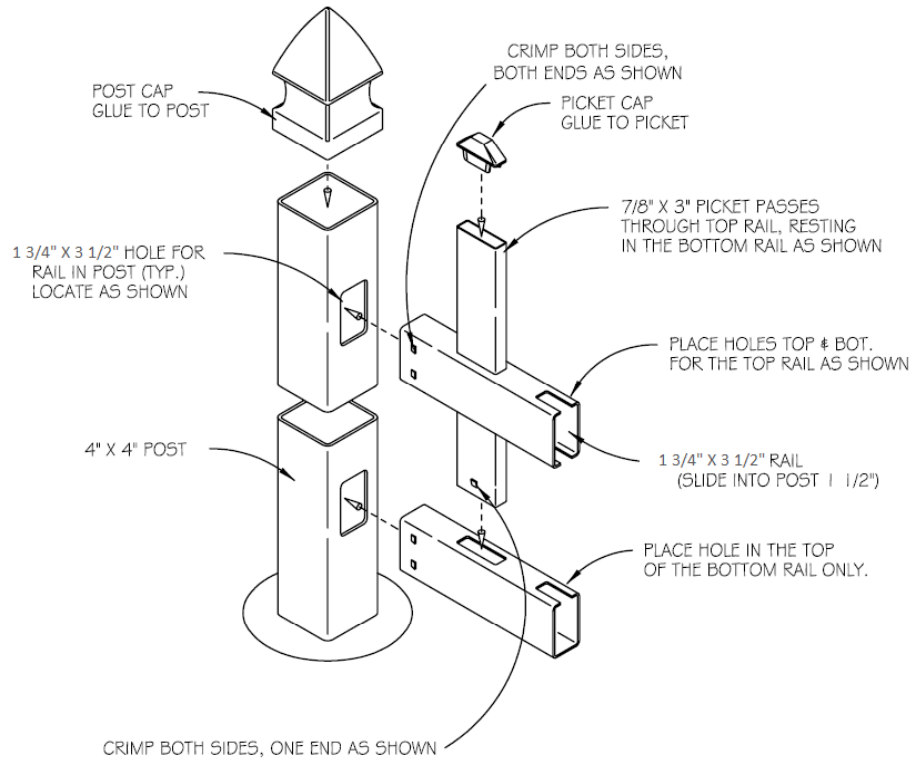

4' SCALLOPED PICKET