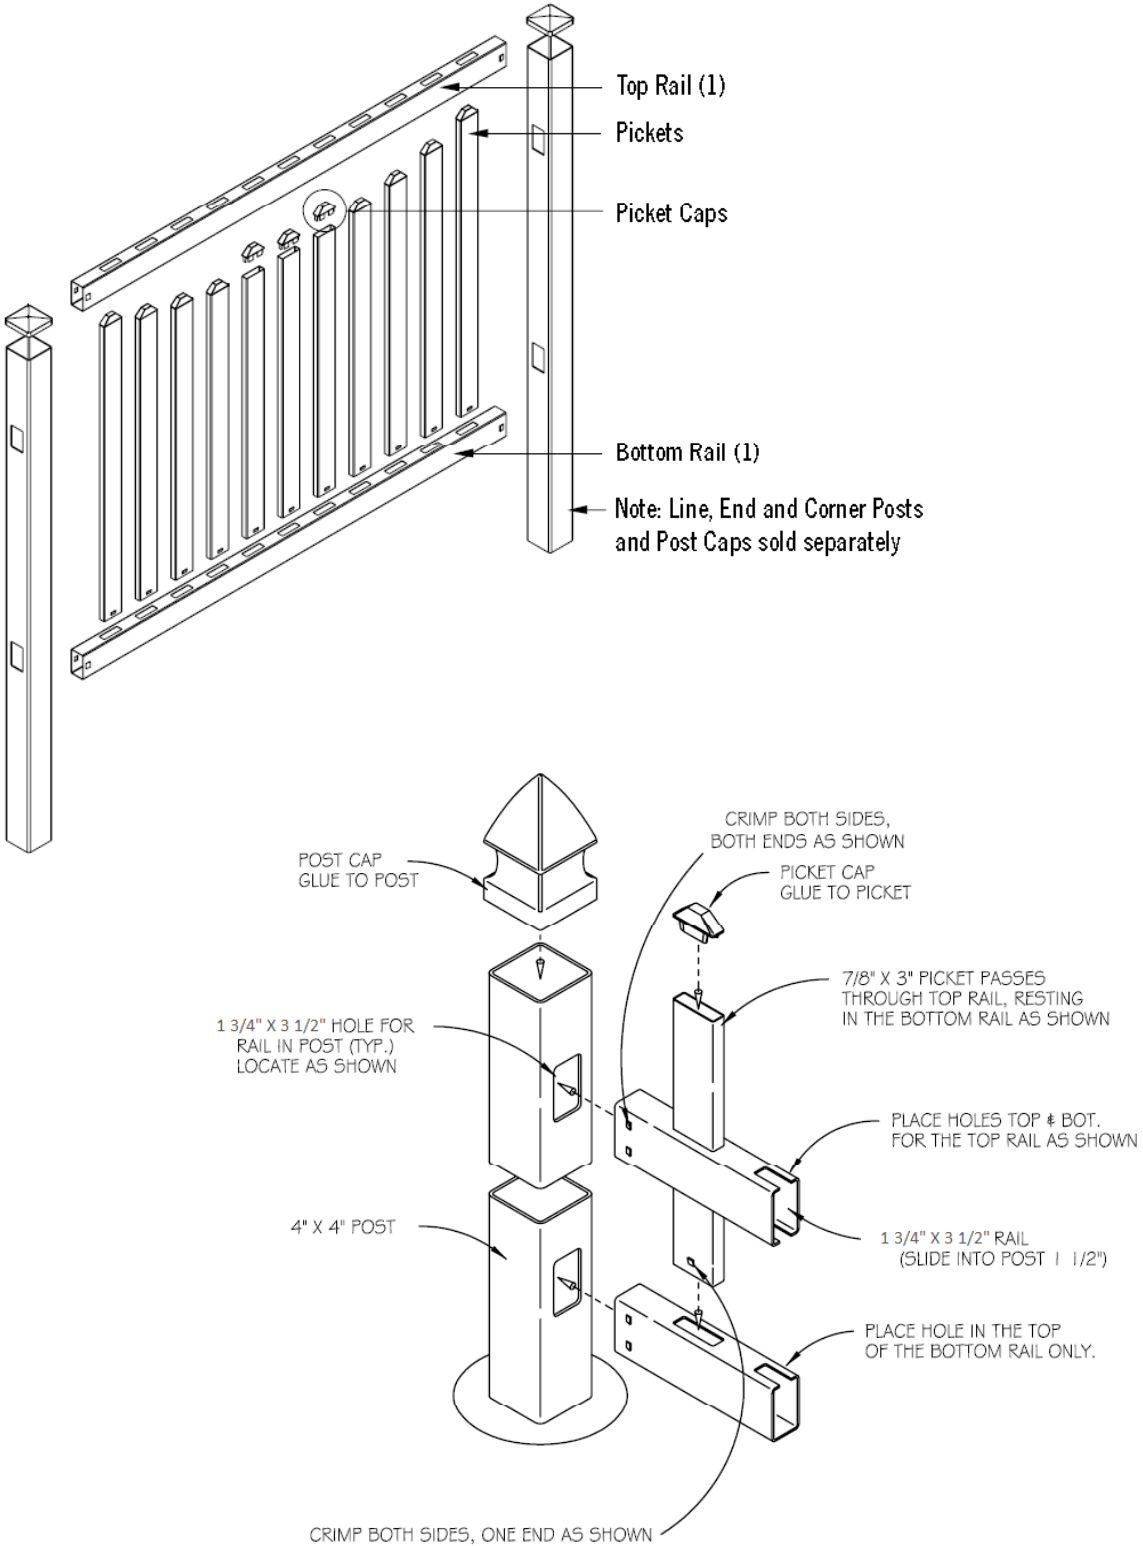

24" Post Set (Check Local Code Requirements)

Caps

7/8" x 3" Spade Cap

7/8" x 3" Dog Eared

U.S. Vinyl Fence
SCALLOPED PICKET

U.S. Vinyl Fence, 249 West Vine Street, Murray, UT 84107
Phone: 801-262-6428 Fax: 801-261-0710 www.usvinylfence.com

3 1/2' SCALLOPED PICKET

3' SCALLOPED PICKET

7/8" x 3" Picket with 3" Gap, Routed Through

Available Colors: White, Tan, Adobe

Parts List		
QTY	DESCRIPTION	LENGTH
2	2 x 3 1/2 Rails	72"
2 ea	7/8 x 3 Pickets	32", 28 1/2", 26", 24 1/2", 23 1/2"
1	7/8 x 3 Pickets	23"