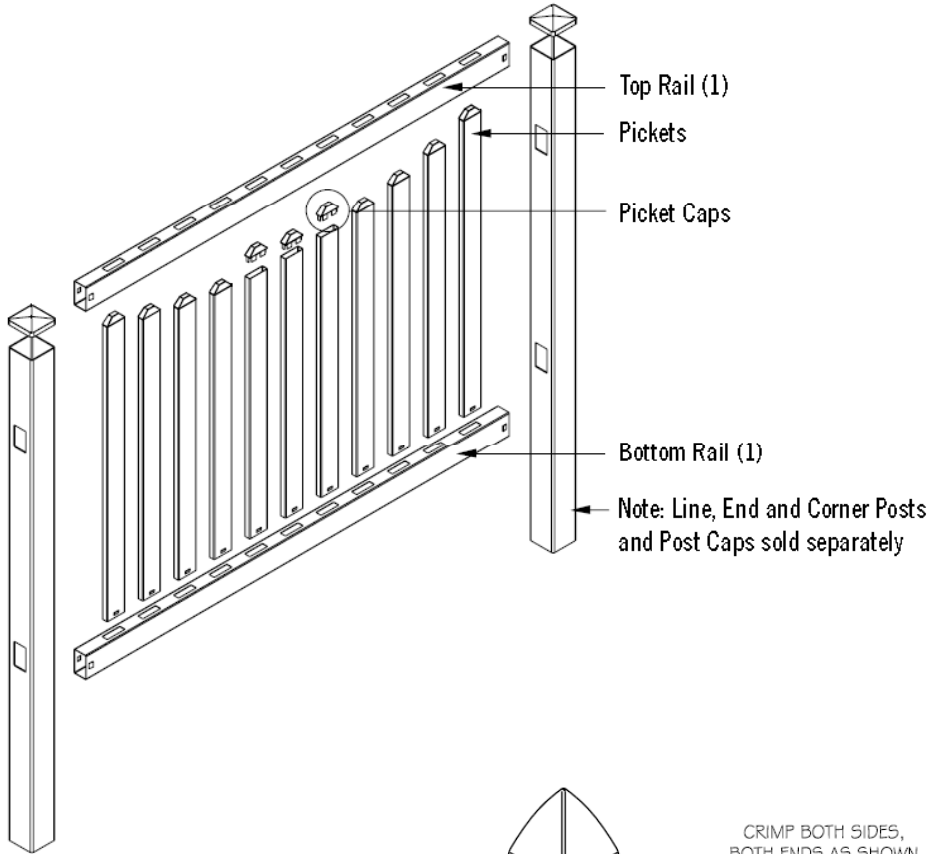

4' SCALLOPED PICKET