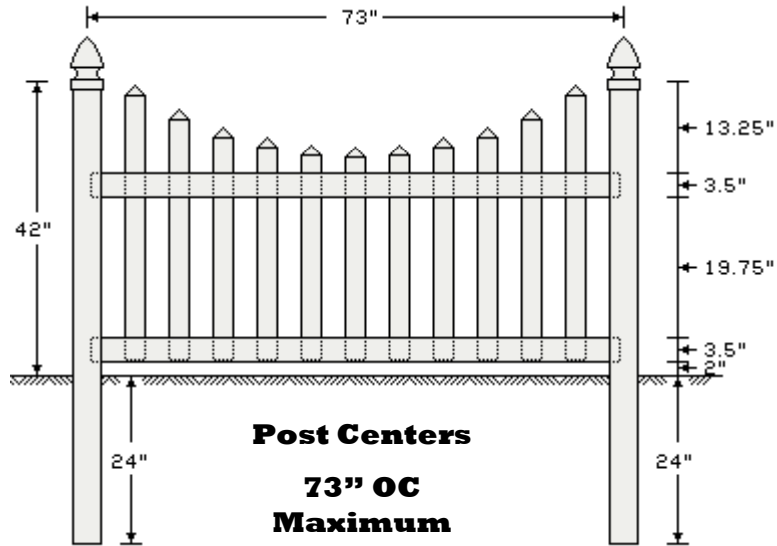

Posts

5"x 5"- 8' .135 Wall	5" x 5" - 8' .150 Wall
----------------------	------------------------

24" Post Set (Check Local Code Requirements)

Caps

7/8"x 3" Spade Cap

7/8"x3" Dog Eared

Classic Cap

Gothic Cap

Available Colors: White, Tan, Adobe

Parts List		
QTY	DESCRIPTION	LENGTH
2	2 x 3 1/2 Rails	72"
2 ea	7/8 x 3 Pickets	44", 40 1/2", 38", 36 1/2", 35 1/2"
1	7/8 x 3 Pickets	35"

Posts

4" x 4" - 6' .135 Wall	4" x 4" - 6' .170 Wall
------------------------	------------------------

U.S. Vinyl Fence
SCALLOPED PICKET

U.S. Vinyl Fence, 249 West Vine Street, Murray, UT 84107
Phone: 801-262-6428 Fax: 801-261-0710 www.usvinylfence.com

4' SCALLOPED PICKET

3 1/2' SCALLOPED PICKET

7/8" x 3" Picket with 3" Gap, Routed Through

Available Colors: White, Tan, Adobe

Parts List		
QTY	DESCRIPTION	LENGTH
2	2 x 3 1/2 Rails	72"
2 ea	7/8 x 3 Pickets	38", 34 1/2", 32", 30 1/2", 29 1/2"
1	7/8 x 3 Pickets	29"

Posts

4" x 4" - 6' .135 Wall	4" x 4" - 6' .170 Wall
------------------------	------------------------