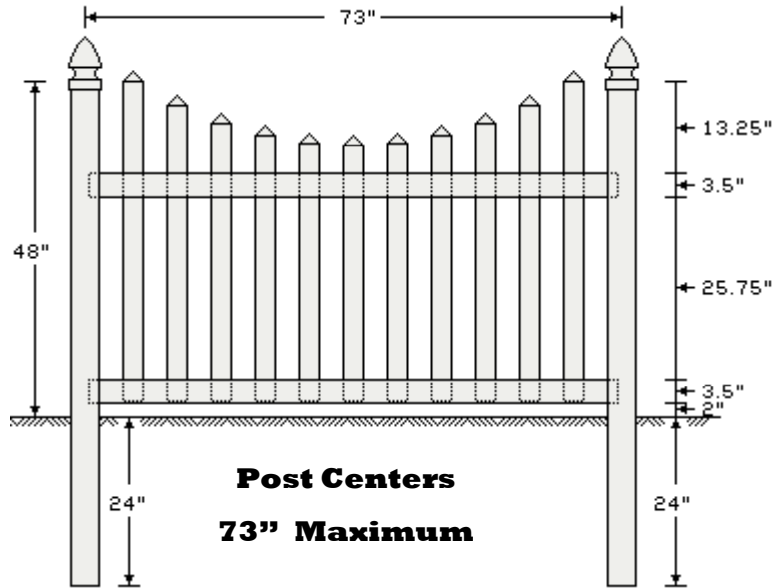

Posts

5"x 5"- 8' .135 Wall	5" x 5" - 8' .150 Wall
----------------------	------------------------

24" Post Set (Check Local Code Requirements)

Caps

7/8"x 3" Spade Cap

7/8"x3" Dog Eared

Classic Cap

Gothic Cap

Available Colors: White, Tan, Adobe

Parts List		
QTY	DESCRIPTION	LENGTH
2	2 x 3 1/2 Rails	72"
2 ea	7/8 x 3 Pickets	44", 40 1/2", 38", 36 1/2", 35 1/2"
1	7/8 x 3 Pickets	35"

Posts

4" x 4" - 6' .135 Wall	4" x 4" - 6' .170 Wall
------------------------	------------------------

Available Colors: White, Tan, Adobe

Parts List		
QTY	DESCRIPTION	LENGTH
2	2 x 3 1/2 Rails	72"
2 ea	7/8 x 3 Pickets	38", 34 1/2", 32", 30 1/2", 29 1/2"
1	7/8 x 3 Pickets	29"

Posts

4" x 4" - 6' .135 Wall	4" x 4" - 6' .170 Wall
------------------------	------------------------