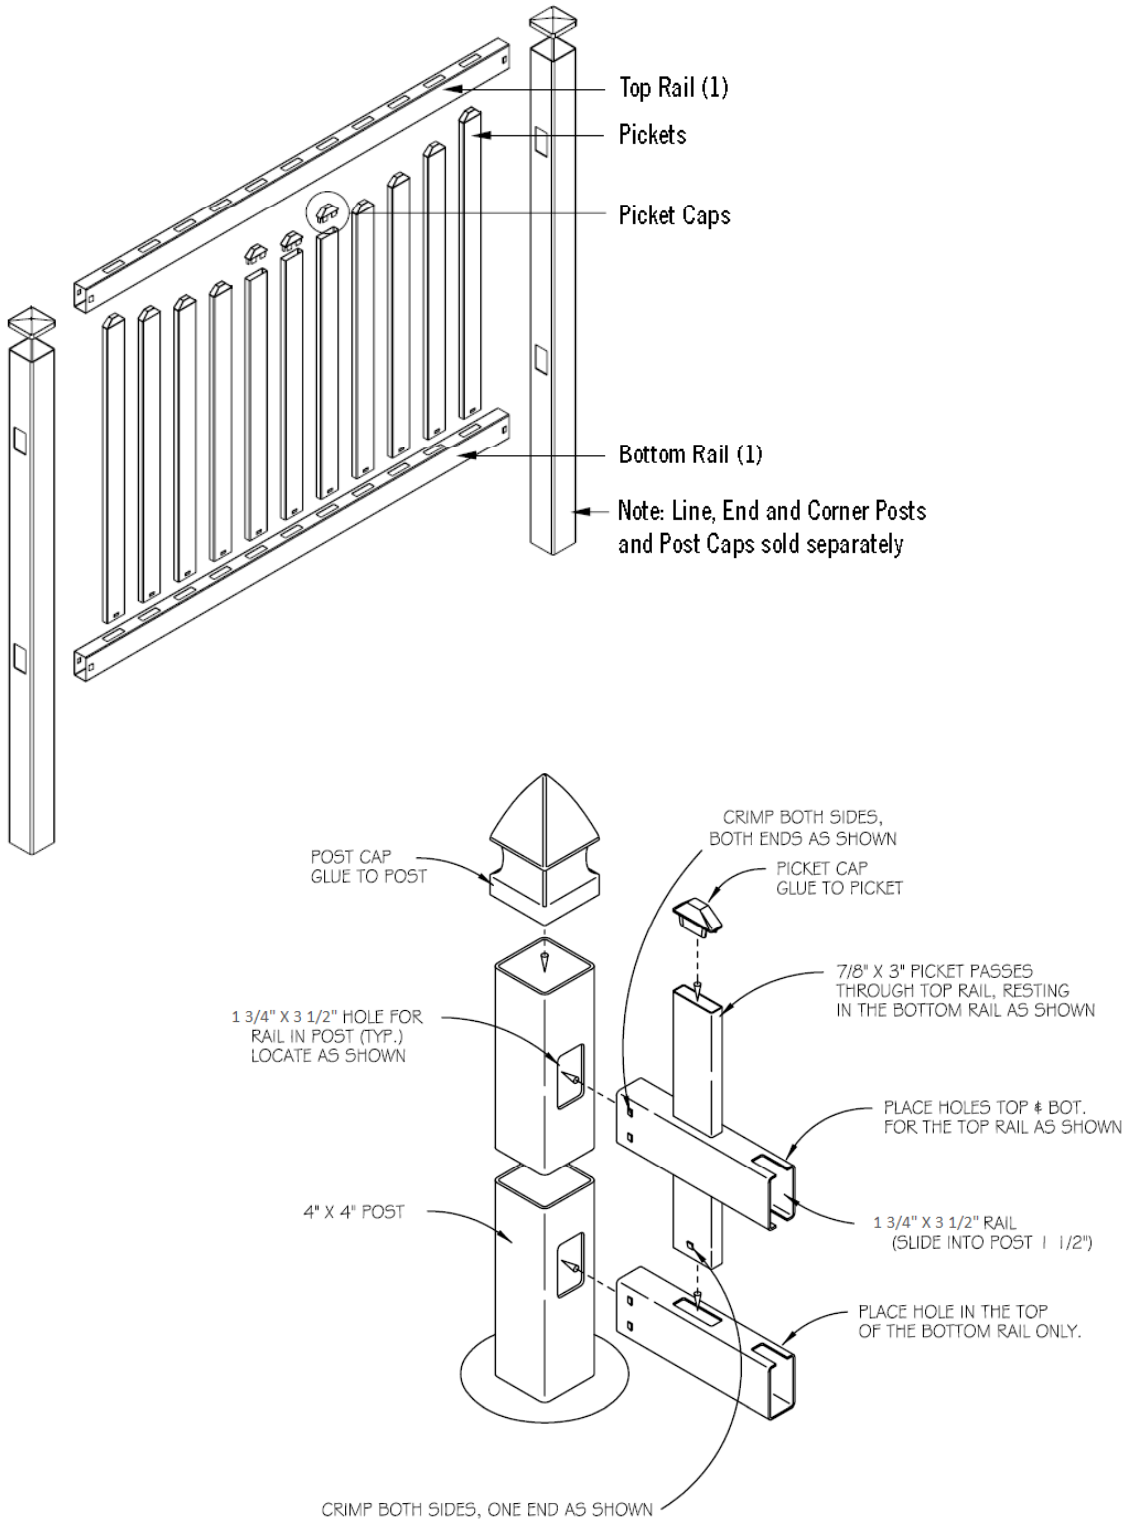

6' SCALLOPED PICKET