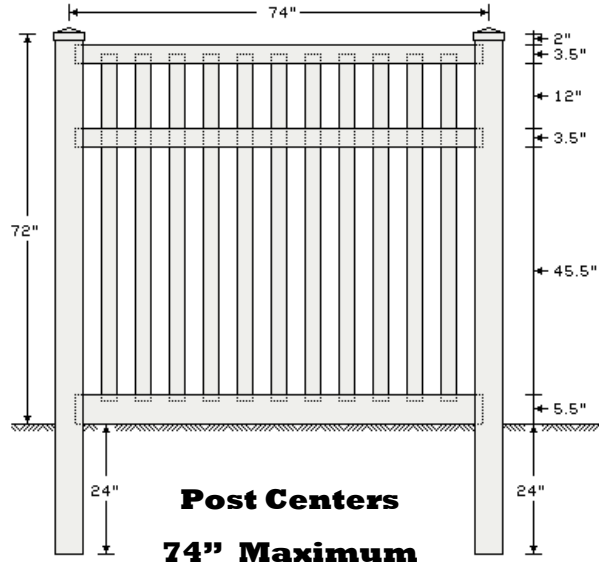

**U.S. Vinyl Fence
ENCLOSED PICKET**

6' NARROW POOL STYLE

w/7/8 x 1 1/2 Picket

022504

6' WIDE POOL STYLE

7/8" x 3" Picket with 3" Gap

Available Colors: White, Tan, Adobe

Parts List		
QTY	DESCRIPTION	LENGTH
2	2 x 3 1/2 Rails	72"
1	1 1/2 x 5 1/2 Ribbed Rail	72"
11	7/8 x 3 Pickets	59 1/2"

Posts

5"x 5"- 8' .135 Wall	5" x 5" - 8' .150 Wall
----------------------	------------------------

24" Post Set (Check Local Code Requirements)

Caps

U.S. Vinyl Fence, 249 West Vine Street, Murray, UT 84107
Phone: 801-262-6428 Fax: 801-261-0710 www.usvinylfence.com

U.S. Vinyl Fence
ENCLOSED PICKET

6' WIDE POOL STYLE w/ 7/8 x 3 Picket

022504

6' NARROW POOL STYLE

7/8" x 1 1/2" Picket with 2" Gap

Available Colors: White, Tan, Adobe

Parts List		
QTY	DESCRIPTION	LENGTH
2	2 x 3 1/2 Rails	72"
1	1 1/2 x 5 1/2 Ribbed Rail	72"
19	7/8 x 1 1/2 Pickets	59 1/2"

6' NARROW POOL STYLE w/ 7/8 x 1 1/2 Picket

022504

6' WIDE POOL STYLE

7/8" x 3" Picket with 2" Gap

Available Colors: White, Tan, Adobe

Parts List		
QTY	DESCRIPTION	LENGTH
2	2 x 3 1/2 Rails	72"
1	1 1/2 x 5 1/2 Ribbed Rail	72"
13	7/8 x 3 Pickets	59 1/2"