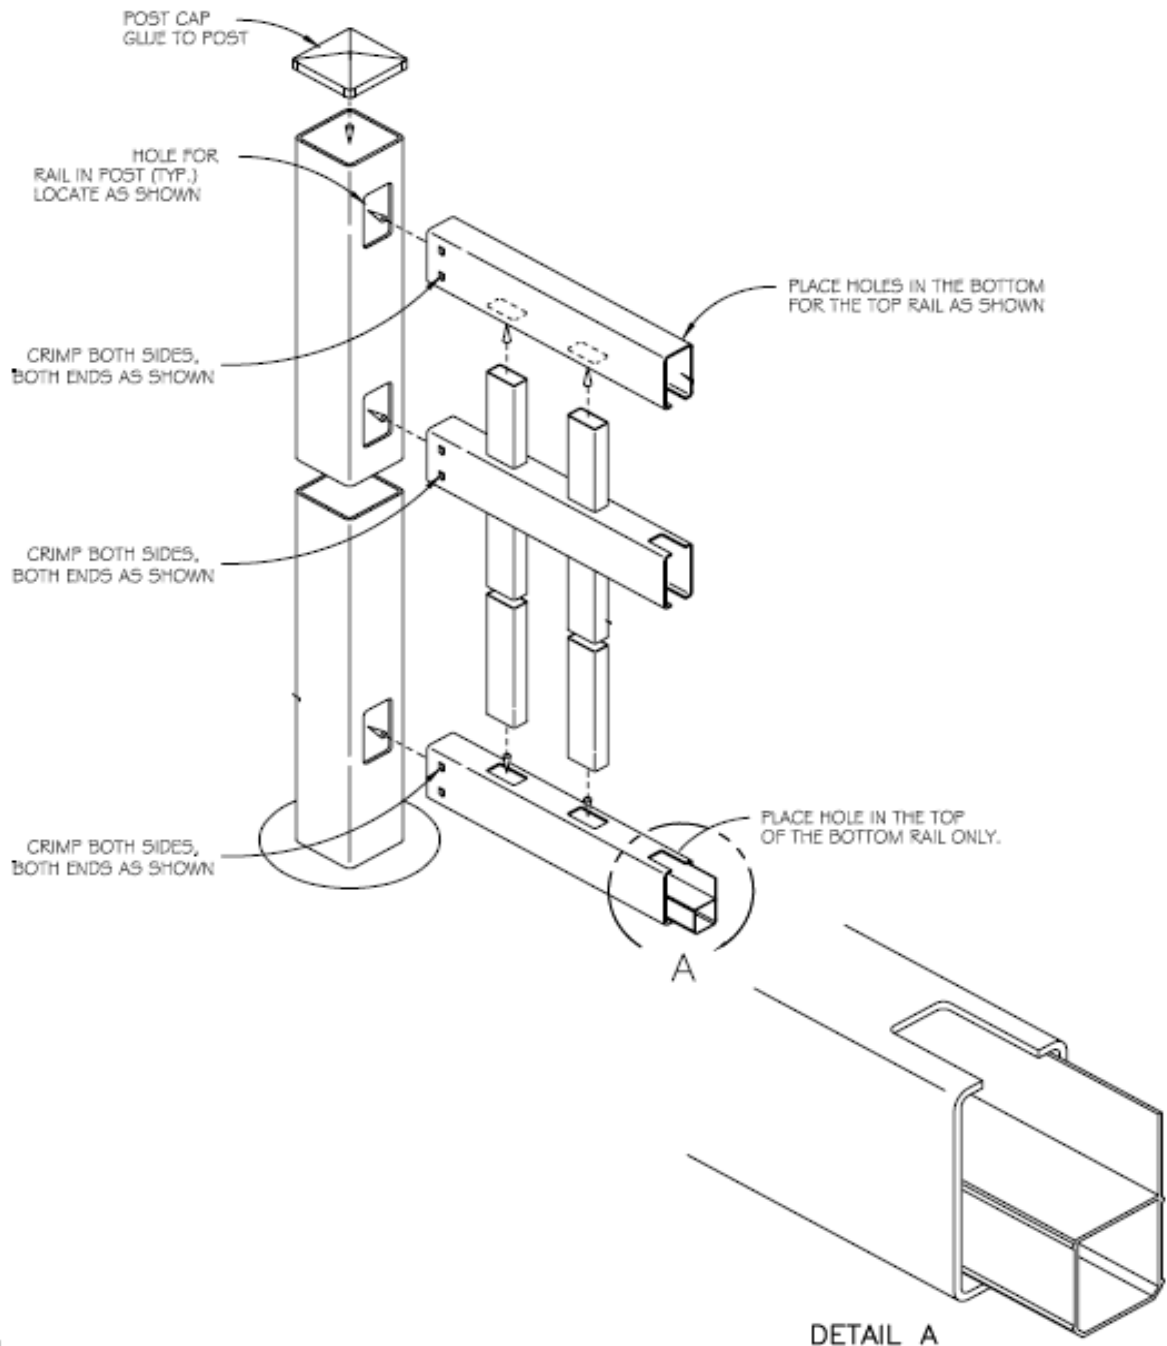

Posts

5" x 5" - 8' .135 Wall	5" x 5" - 8' .150 Wall
------------------------	------------------------

24" Post Set (Check Local Code Requirements)

Caps

U.S. Vinyl Fence
ENCLOSED PICKET

U.S. Vinyl Fence, 249 West Vine Street, Murray, UT 84107
Phone: 801-262-6428 Fax: 801-261-0710 www.usvinylfence.com

6' NARROW POOL STYLE w/ 7/8 x 1 1/2 Picket

022504

6' WIDE POOL STYLE

7/8" x 3" Picket with 2" Gap

Available Colors: White, Tan, Adobe

Parts List		
QTY	DESCRIPTION	LENGTH
2	2 x 3 1/2 Rails	72"
1	1 1/2 x 5 1/2 Ribbed Rail	72"
13	7/8 x 3 Pickets	59 1/2"