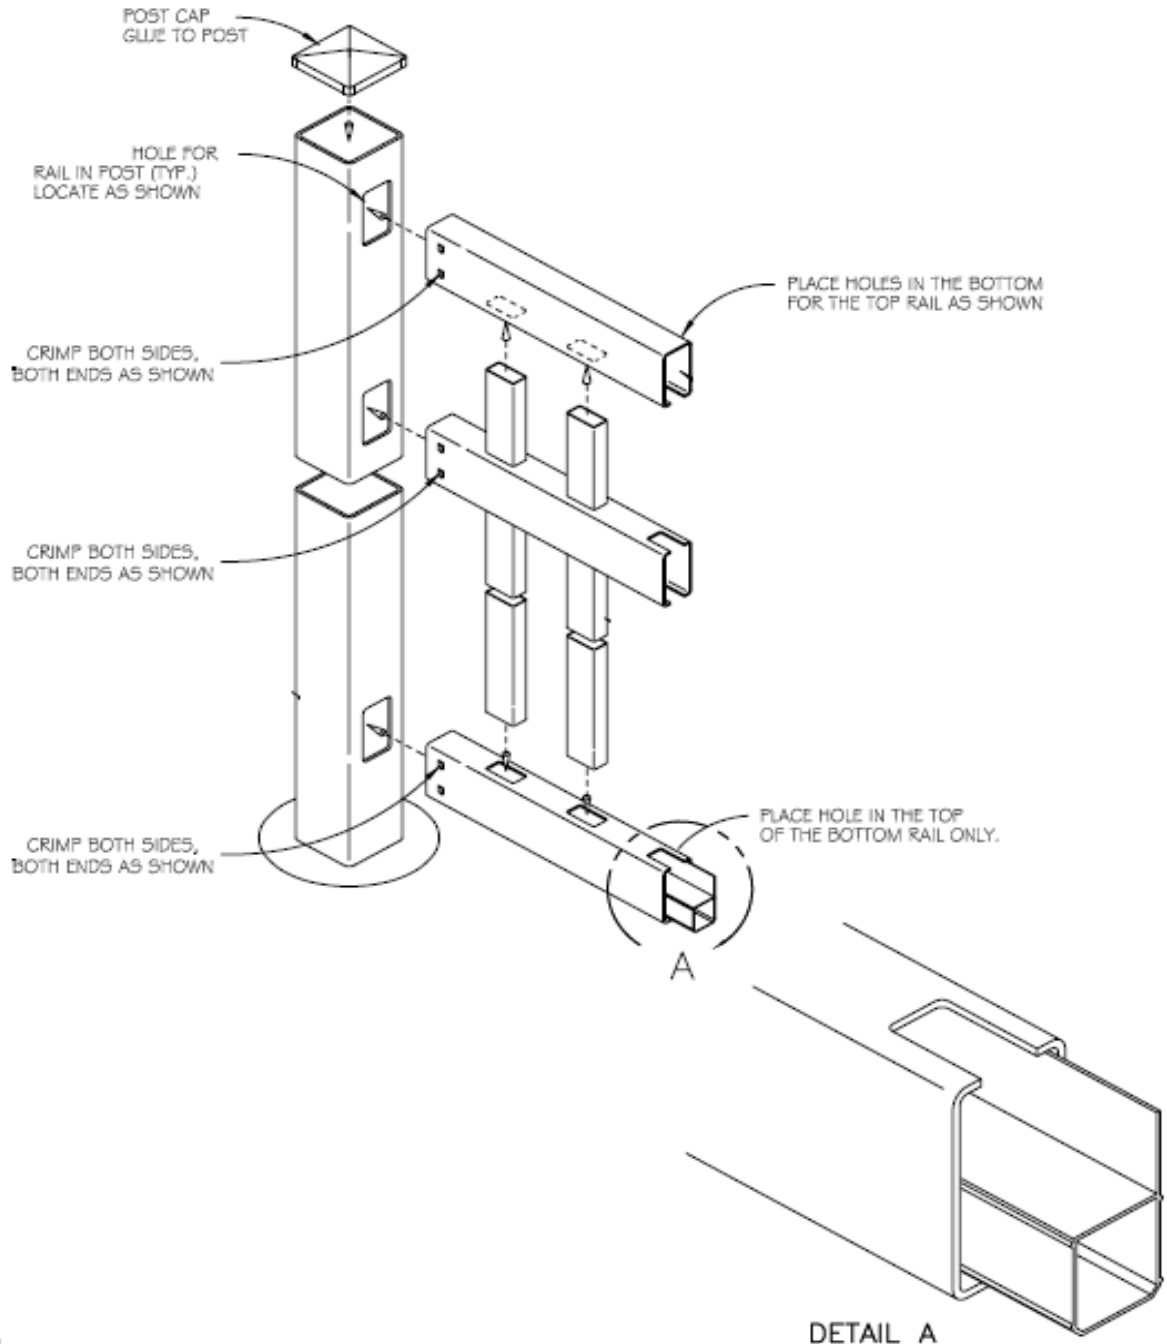

6' NARROW POOL STYLE w/ 7/8 x 1 1/2 Picket

022504

6' WIDE POOL STYLE

7/8" x 3" Picket with 2" Gap

Available Colors: White, Tan, Adobe

Parts List		
QTY	DESCRIPTION	LENGTH
2	2 x 3 1/2 Rails	72"
1	1 1/2 x 5 1/2 Ribbed Rail	72"
13	7/8 x 3 Pickets	59 1/2"

Posts

5" x 5" - 8' .135 Wall	5" x 5" - 8' .150 Wall
------------------------	------------------------

24" Post Set (Check Local Code Requirements)

Caps

U.S. Vinyl Fence, 249 West Vine Street, Murray, UT 84107
Phone: 801-262-6428 Fax: 801-261-0710 www.usvinylfence.com

U.S. Vinyl Fence
ENCLOSED PICKET

6' WIDE POOL STYLE w/ 7/8 x 3 Picket

022504