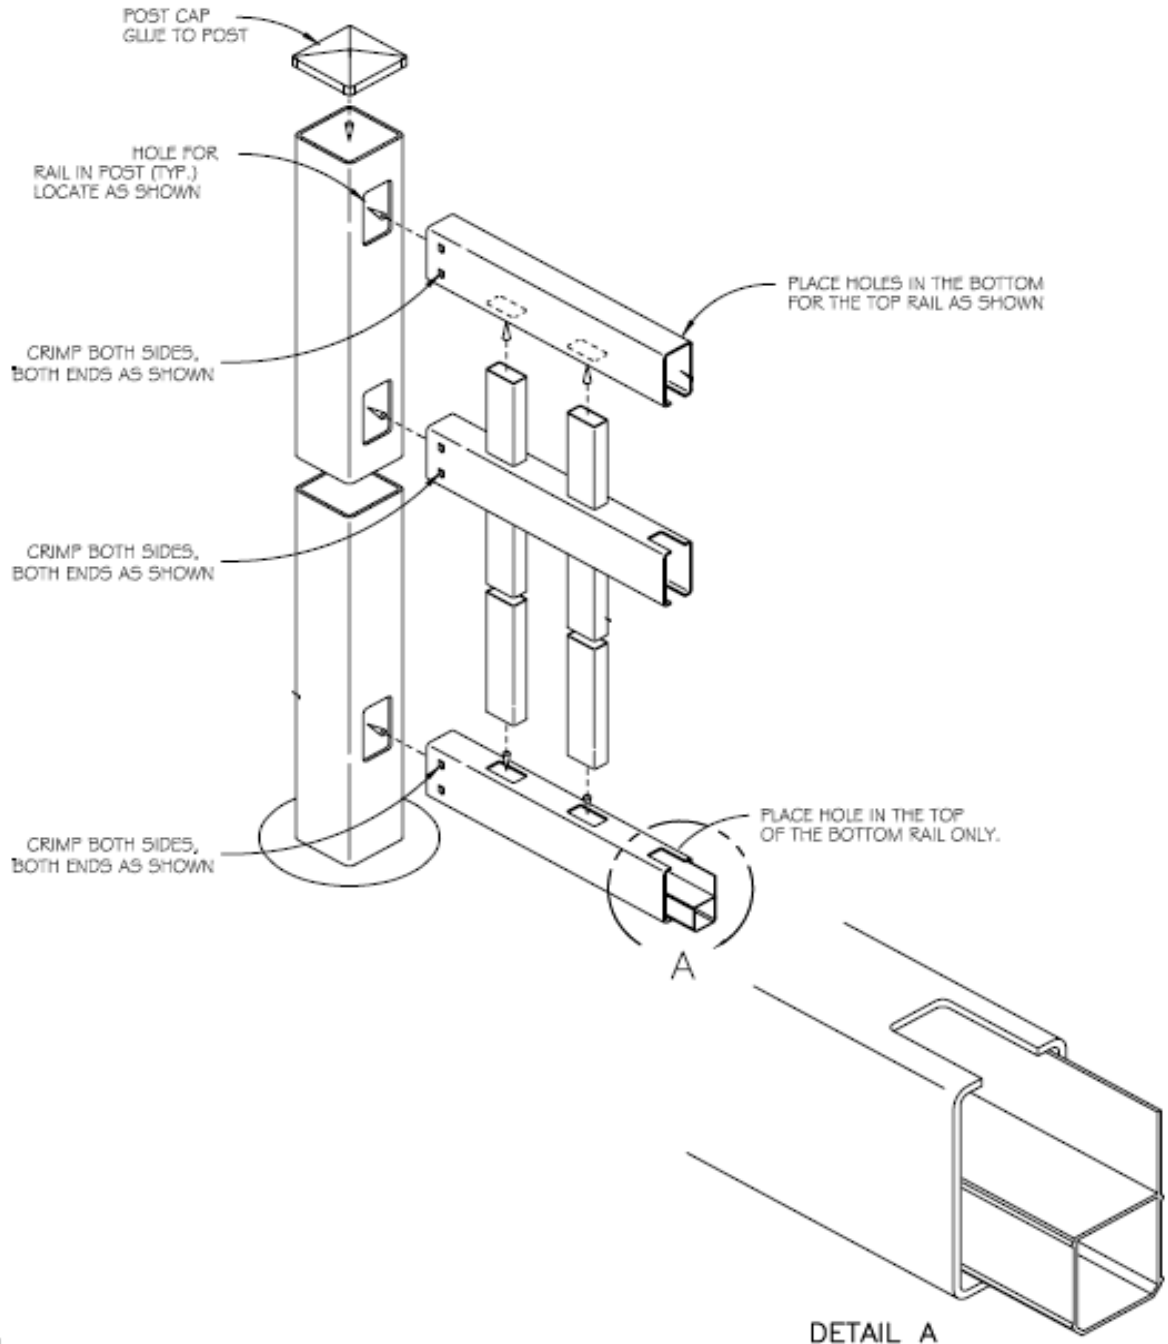

U.S. Vinyl Fence
ENCLOSED PICKET

6' WIDE POOL STYLE w/ 7/8 x 3 Picket

022504

6' NARROW POOL STYLE

7/8" x 1 1/2" Picket with 2" Gap

Available Colors: White, Tan, Adobe

Parts List		
QTY	DESCRIPTION	LENGTH
2	2 x 3 1/2 Rails	72"
1	1 1/2 x 5 1/2 Ribbed Rail	72"
19	7/8 x 1 1/2 Pickets	59 1/2"

6' NARROW POOL STYLE w/ 7/8 x 1 1/2 Picket

022504

6' WIDE POOL STYLE

7/8" x 3" Picket with 2" Gap

Available Colors: White, Tan, Adobe

Parts List		
QTY	DESCRIPTION	LENGTH
2	2 x 3 1/2 Rails	72"
1	1 1/2 x 5 1/2 Ribbed Rail	72"
13	7/8 x 3 Pickets	59 1/2"