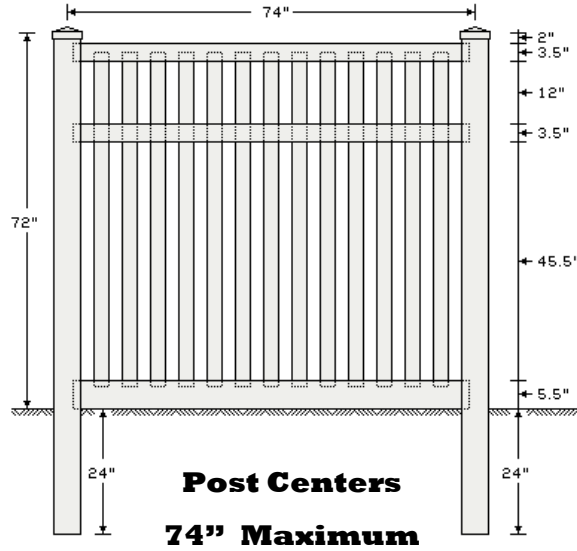

U.S. Vinyl Fence
ENCLOSED PICKET

6' WIDE POOL STYLE w/ 7/8 x 3 Picket

022504

6' NARROW POOL STYLE

7/8" x 1 1/2" Picket with 2" Gap

Available Colors: White, Tan, Adobe

Parts List		
QTY	DESCRIPTION	LENGTH
2	2 x 3 1/2 Rails	72"
1	1 1/2 x 5 1/2 Ribbed Rail	72"
19	7/8 x 1 1/2 Pickets	59 1/2"

Posts

5" x 5" - 8' .135 Wall	5" x 5" - 8' .150 Wall
------------------------	------------------------

24" Post Set (Check Local Code Requirements)

Caps

U.S. Vinyl Fence
ENCLOSED PICKET

U.S. Vinyl Fence, 249 West Vine Street, Murray, UT 84107
Phone: 801-262-6428 Fax: 801-261-0710 www.usvinylfence.com

6' NARROW POOL STYLE w/ 7/8 x 1 1/2 Picket

022504

6' WIDE POOL STYLE

7/8" x 3" Picket with 2" Gap

Available Colors: White, Tan, Adobe

Parts List		
QTY	DESCRIPTION	LENGTH
2	2 x 3 1/2 Rails	72"
1	1 1/2 x 5 1/2 Ribbed Rail	72"
13	7/8 x 3 Pickets	59 1/2"

Posts

5" x 5" - 8' .135 Wall	5" x 5" - 8' .150 Wall
------------------------	------------------------

24" Post Set (Check Local Code Requirements)

Caps

U.S. Vinyl Fence, 249 West Vine Street, Murray, UT 84107
Phone: 801-262-6428 Fax: 801-261-0710 www.usvinylfence.com