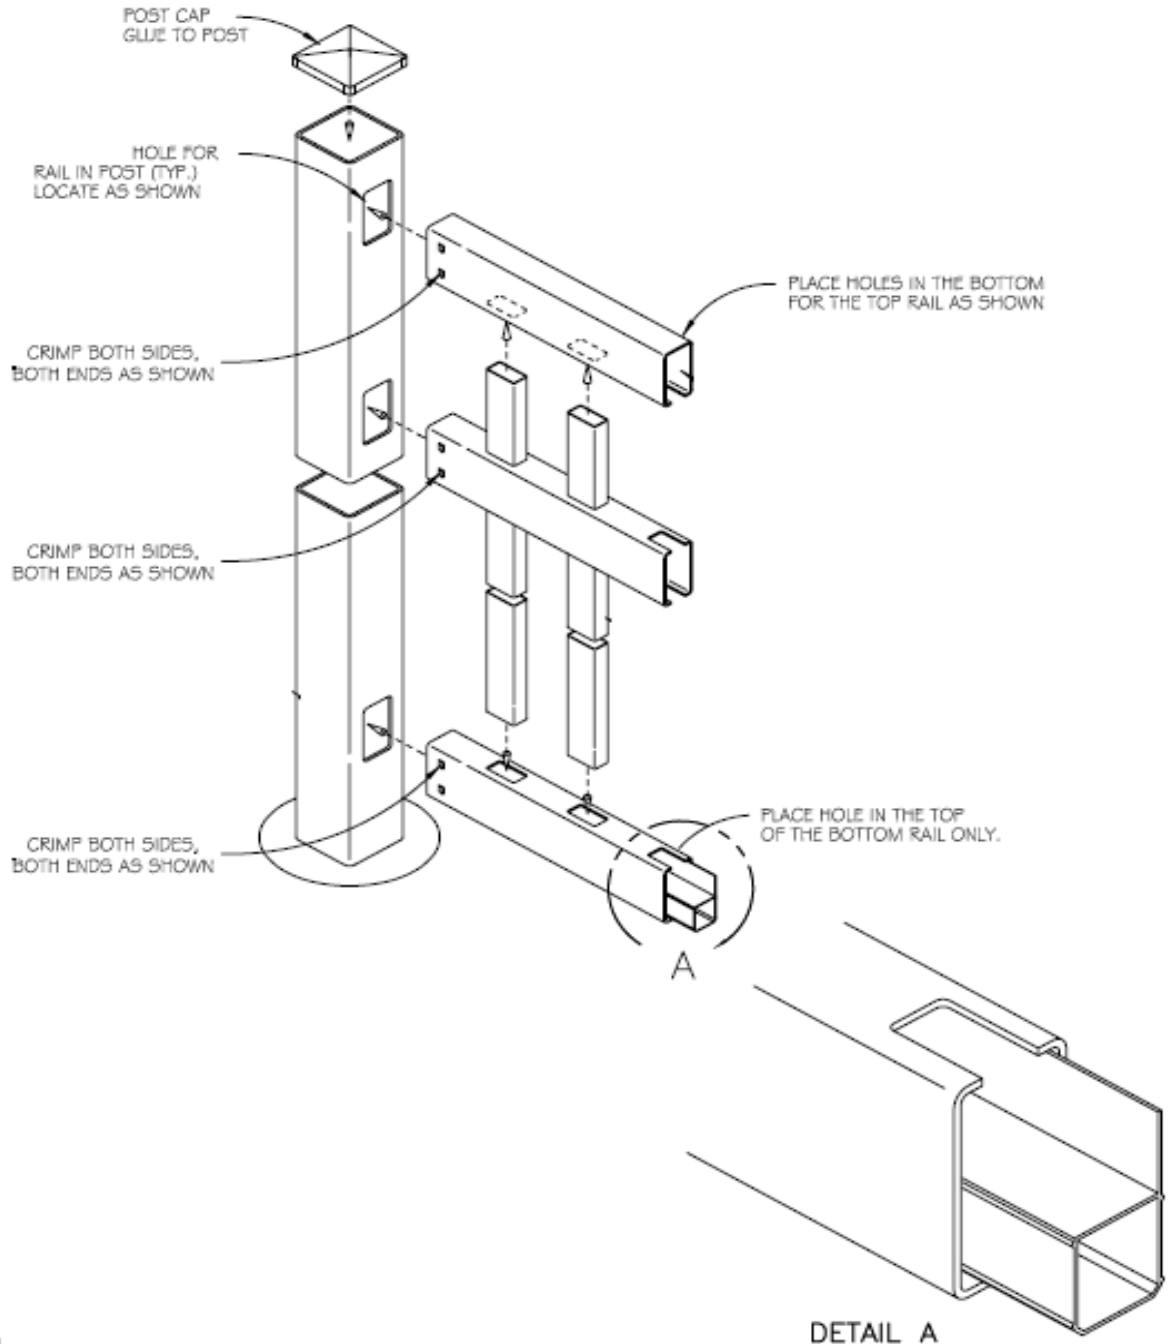

**U.S. Vinyl Fence
ENCLOSED PICKET**

6' NARROW POOL STYLE

w/7/8 x 1 1/2 Picket

022504

6' WIDE POOL STYLE

7/8" x 3" Picket with 3" Gap

Available Colors: White, Tan, Adobe

Parts List		
QTY	DESCRIPTION	LENGTH
2	2 x 3 1/2 Rails	72"
1	1 1/2 x 5 1/2 Ribbed Rail	72"
11	7/8 x 3 Pickets	59 1/2"

6' NARROW POOL STYLE w/ 7/8 x 1 1/2 Picket

022504

6' WIDE POOL STYLE

7/8" x 3" Picket with 2" Gap

Available Colors: White, Tan, Adobe

Parts List		
QTY	DESCRIPTION	LENGTH
2	2 x 3 1/2 Rails	72"
1	1 1/2 x 5 1/2 Ribbed Rail	72"
13	7/8 x 3 Pickets	59 1/2"