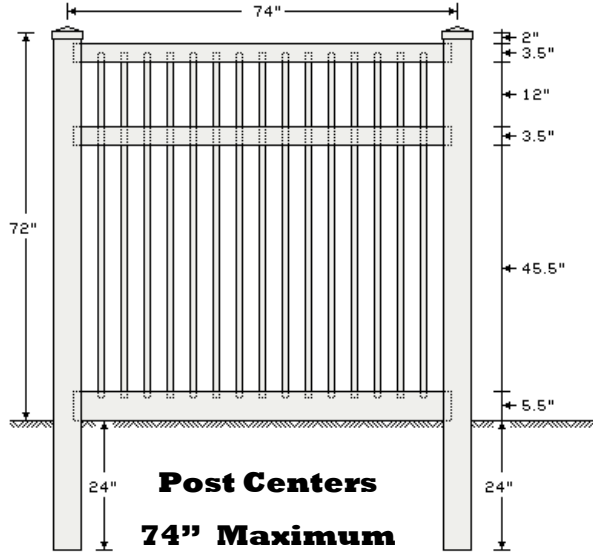

6' NARROW POOL STYLE

7/8" x 1 1/2" Picket with 3" Gap

Available Colors: White, Tan, Adobe

Parts List		
QTY	DESCRIPTION	LENGTH
2	2 x 3 1/2 Rails	72"
1	1 1/2 x 5 1/2 Ribbed Rail	72"
15	7/8 x 1 1/2 Pickets	59 1/2"

Posts

5" x 5" - 8' .135 Wall	5" x 5" - 8' .150 Wall
------------------------	------------------------

24" Post Set (Check Local Code Requirements)

Caps

**U.S. Vinyl Fence, 249 West Vine Street, Murray, UT 84107
Phone: 801-262-6428 Fax: 801-261-0710 www.usvinylfence.com**

**U.S. Vinyl Fence
ENCLOSED PICKET**

6' NARROW POOL STYLE

w/7/8 x 1 1/2 Picket

022504

6' WIDE POOL STYLE

7/8" x 3" Picket with 3" Gap

Available Colors: White, Tan, Adobe

Parts List		
QTY	DESCRIPTION	LENGTH
2	2 x 3 1/2 Rails	72"
1	1 1/2 x 5 1/2 Ribbed Rail	72"
11	7/8 x 3 Pickets	59 1/2"

U.S. Vinyl Fence
ENCLOSED PICKET

6' WIDE POOL STYLE w/ 7/8 x 3 Picket

022504

6' NARROW POOL STYLE

7/8" x 1 1/2" Picket with 2" Gap

Available Colors: White, Tan, Adobe

Parts List		
QTY	DESCRIPTION	LENGTH
2	2 x 3 1/2 Rails	72"
1	1 1/2 x 5 1/2 Ribbed Rail	72"
19	7/8 x 1 1/2 Pickets	59 1/2"