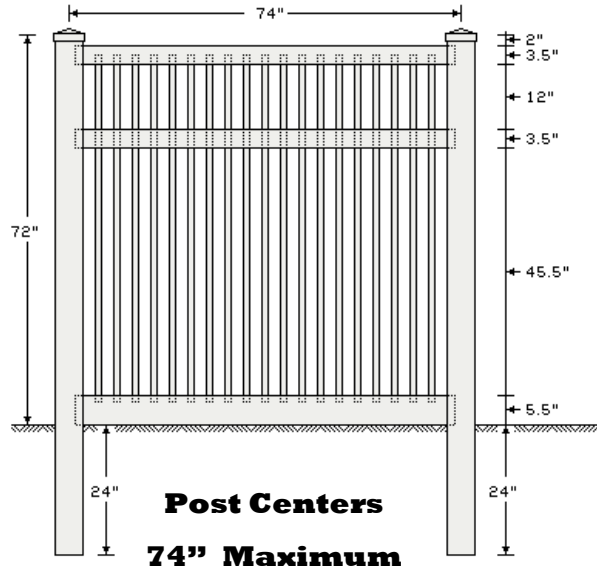

U.S. Vinyl Fence
ENCLOSED PICKET

6' WIDE POOL STYLE w/ 7/8 x 3 Picket

022504

6' NARROW POOL STYLE

7/8" x 1 1/2" Picket with 2" Gap

Available Colors: White, Tan, Adobe

Parts List		
QTY	DESCRIPTION	LENGTH
2	2 x 3 1/2 Rails	72"
1	1 1/2 x 5 1/2 Ribbed Rail	72"
19	7/8 x 1 1/2 Pickets	59 1/2"

Posts

5" x 5" - 8' .135 Wall	5" x 5" - 8' .150 Wall
------------------------	------------------------

24" Post Set (Check Local Code Requirements)

Caps

U.S. Vinyl Fence
ENCLOSED PICKET

U.S. Vinyl Fence, 249 West Vine Street, Murray, UT 84107
Phone: 801-262-6428 Fax: 801-261-0710 www.usvinylfence.com

6' NARROW POOL STYLE w/ 7/8 x 1 1/2 Picket

022504

6' WIDE POOL STYLE

7/8" x 3" Picket with 2" Gap

Available Colors: White, Tan, Adobe

Parts List		
QTY	DESCRIPTION	LENGTH
2	2 x 3 1/2 Rails	72"
1	1 1/2 x 5 1/2 Ribbed Rail	72"
13	7/8 x 3 Pickets	59 1/2"