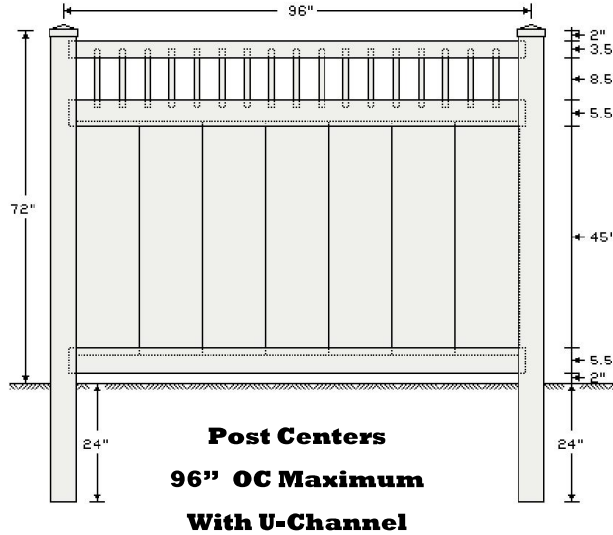

6' PICKET TOP PRIVACY FENCE

7/8 x 11.3" Panels & 1 3/4 x 5 1/2 Slotted Rails
(Classic 68" Panel Height)

Available Colors: White, Tan & Adobe

Parts Lists		
QTY	DESCRIPTION	LENGTH
2	1 3/4 x 5 1/2 Slotted Routed Rail	72"
1	2 x 3 1/2 Routed Rail	72"
6	7/8 X 11.3" T&G	48"
13	7/8 x 1 1/2 Pickets	12"
2	7/8" U-Channel	45" - Optional
6	#10 - Screw - (5/16" Hex Head)	3/4" - for U-Channel

**U.S. Vinyl Fence
ACCENT TOP PRIVACY**

6' PICKET TOP PRIVACY FENCE

7/8 x 11.3 Pickets & 1 1/2 x 5 1/2 Slotted Rails

6' PICKET TOP PRIVACY FENCE

7/8 x 13 Panels & 1 3/4 x 5 1/2 Slotted Rails
(Classic 68" Panel Height)

Available Colors: White, Tan & Adobe

Parts Lists		
QTY	DESCRIPTION	LENGTH
2	1 3/4 x 5 1/2 Slotted Routed Rail	96"
1	2 x 3 1/2 Routed Rail	96"
6	7/8 X 13 T&G	48"
13	7/8 x 1 1/2 Pickets	12"
2	7/8" U-Channel	45" - Optional
6	#10 - Screw - (5/16" Hex Head)	3/4" - for U-Channel