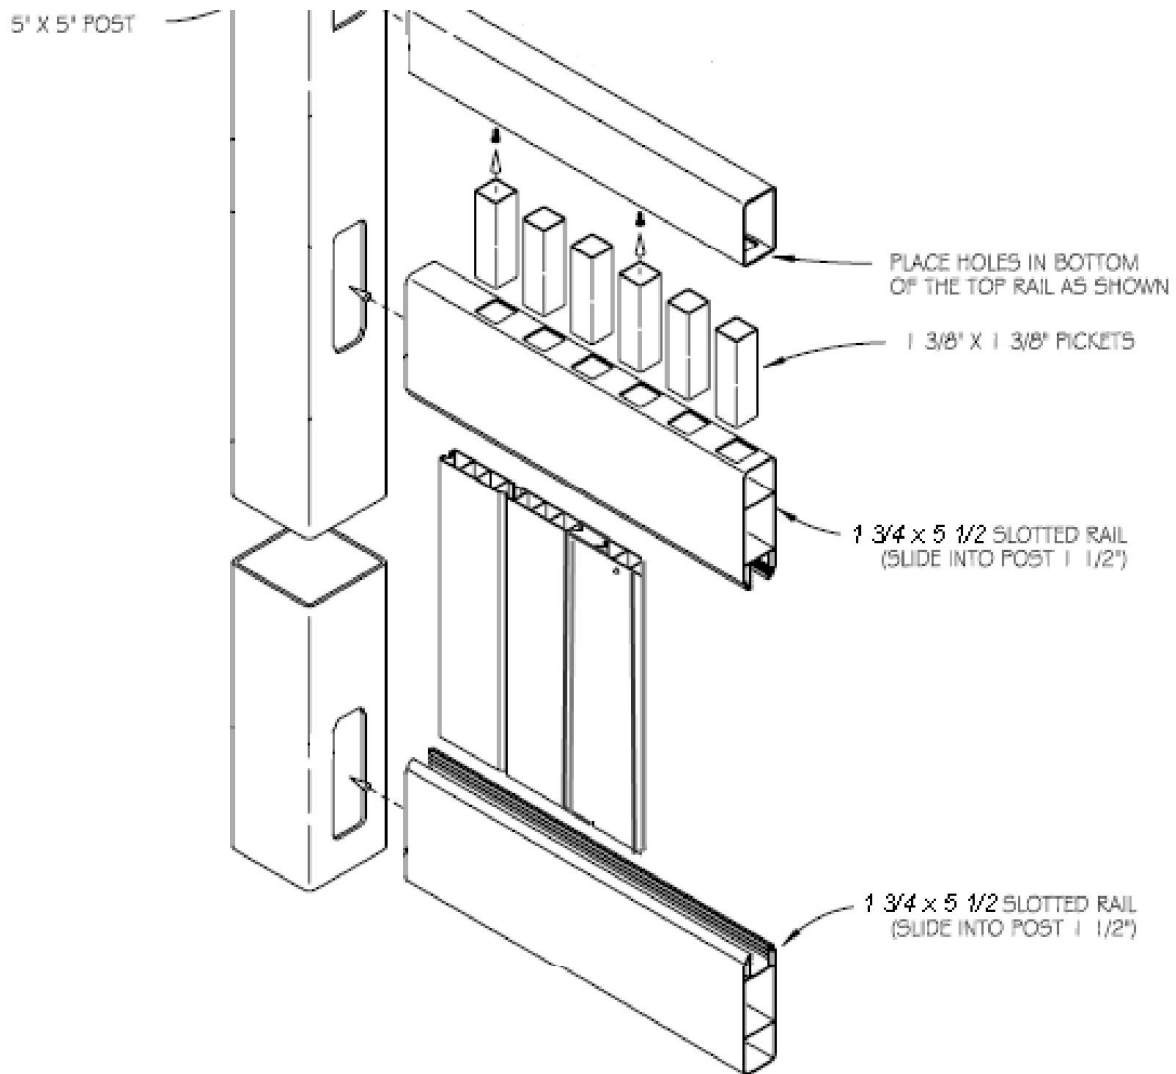

6' PICKET TOP PRIVACY FENCE

7/8 x 11.3" Panels & 1 3/4 x 5 1/2 Slotted Rails
(Classic 68" Panel Height)

Available Colors: White, Tan & Adobe

Parts Lists		
QTY	DESCRIPTION	LENGTH
2	1 3/4 x 5 1/2 Slotted Routed Rail	72"
1	2 x 3 1/2 Routed Rail	72"
6	7/8 X 11.3" T&G	48"
13	7/8 x 1 1/2 Pickets	12"
2	7/8" U-Channel	45" - Optional
6	#10 - Screw - (5/16" Hex Head)	3/4" - for U-Channel

Posts

5" x 5" - 8' .135 Wall	5" x 5" - 8' .150 Wall
------------------------	------------------------

24" Post Set (Check Local Code Requirements)

Caps

U.S. Vinyl Fence, 249 West Vine Street, Murray, UT 84107
Phone: 801-262-6428 Fax: 801-261-0710 www.usvinylfence.com

**U.S. Vinyl Fence
ACCENT TOP PRIVACY**

6' PICKET TOP PRIVACY FENCE

7/8 x 11.3 Pickets & 1 1/2 x 5 1/2 Slotted Rails

6' PICKET TOP PRIVACY FENCE

7/8 x 13 Panels & 1 3/4 x 5 1/2 Slotted Rails
(Classic 68" Panel Height)

Available Colors: White, Tan & Adobe

Parts Lists		
QTY	DESCRIPTION	LENGTH
2	1 3/4 x 5 1/2 Slotted Routed Rail	96"
1	2 x 3 1/2 Routed Rail	96"
6	7/8 X 13 T&G	48"
13	7/8 x 1 1/2 Pickets	12"
2	7/8" U-Channel	45" - Optional
6	#10 - Screw - (5/16" Hex Head)	3/4" - for U-Channel