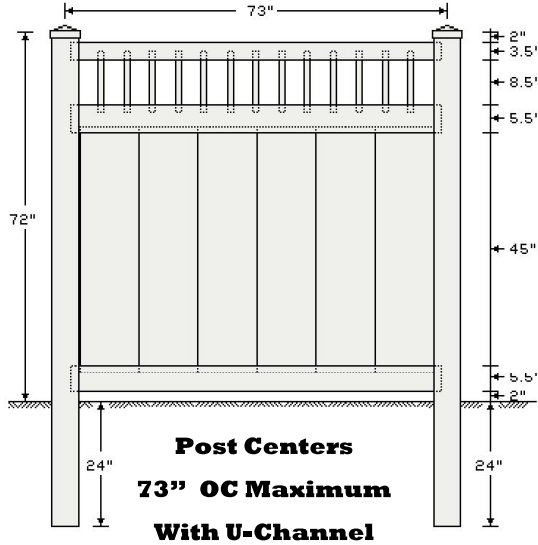

6' PICKET TOP PRIVACY FENCE

7/8 x 11.3" Panels & 1 3/4 x 5 1/2 Slotted Rails
(Classic 68" Panel Height)

Available Colors: White, Tan & Adobe

Parts Lists		
QTY	DESCRIPTION	LENGTH
2	1 3/4 x 5 1/2 Slotted Routed Rail	72"
1	2 x 3 1/2 Routed Rail	72"
6	7/8 X 11.3" T&G	48"
13	7/8 x 1 1/2 Pickets	12"
2	7/8" U-Channel	45" - Optional
6	#10 - Screw - (5/16" Hex Head)	3/4" - for U-Channel

Posts

5" x 5" - 8' .135 Wall	5" x 5" - 8' .150 Wall
------------------------	------------------------

24" Post Set (Check Local Code Requirements)

Caps

U.S. Vinyl Fence, 249 West Vine Street, Murray, UT 84107
Phone: 801-262-6428 Fax: 801-261-0710 www.usvinylfence.com

**U.S. Vinyl Fence
ACCENT TOP PRIVACY**

6' PICKET TOP PRIVACY FENCE

7/8 x 11.3 Pickets & 1 1/2 x 5 1/2 Slotted Rails

6' PICKET TOP PRIVACY FENCE

7/8 x 13 Panels & 1 3/4 x 5 1/2 Slotted Rails
(Classic 68" Panel Height)

Available Colors: White, Tan & Adobe

Parts Lists		
QTY	DESCRIPTION	LENGTH
2	1 3/4 x 5 1/2 Slotted Routed Rail	96"
1	2 x 3 1/2 Routed Rail	96"
6	7/8 X 13 T&G	48"
13	7/8 x 1 1/2 Pickets	12"
2	7/8" U-Channel	45" - Optional
6	#10 - Screw - (5/16" Hex Head)	3/4" - for U-Channel