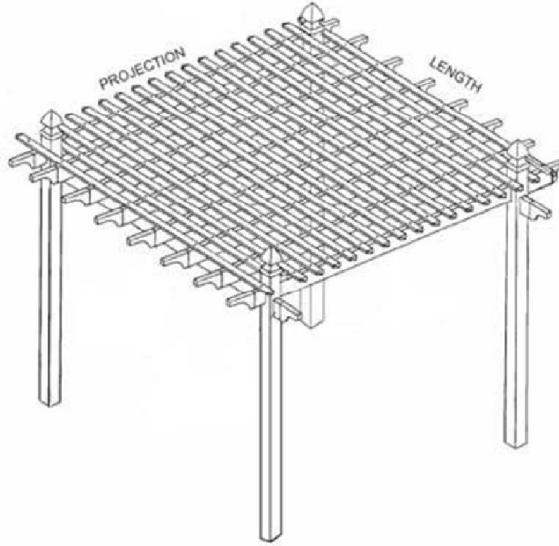

PERGOLA

w/ 7/8 x 3 Picket

(10 x 10)

Available Colors: White, Tan, Adobe

Parts List

QTY	DESCRIPTION	LENGTH
10	2 x 6 Open Rail	112"
17	7/8 x 3 Picket	119"
34	7/8 x 3 Spade Cap	N/A
20	2 x 6 Pergola Cap	N/A
175	#10x2" Drill Point Screw Phlp	2"
4	14 Gauge Post Insert	96"

Posts

4"x 4"- 10' .135 Wall 5" x 5" - 10' .150 Wall

24" Post Set (Check Local Code Requirements)

Caps

Classic Cap

Gothic Cap

Ball Cap

Pyramid Cap