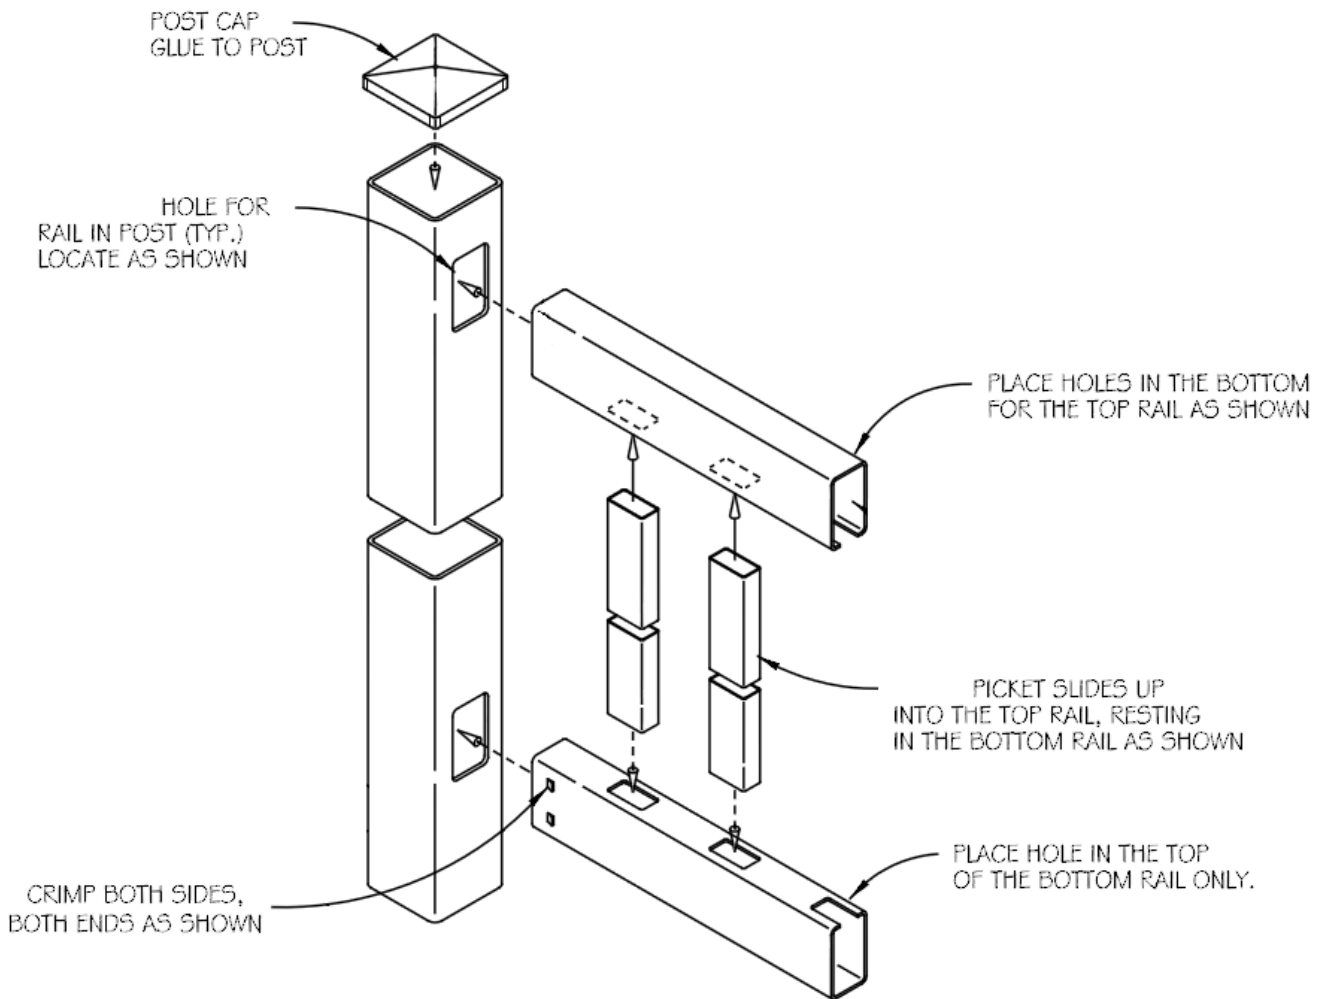

3' NARROW CLOSED PICKET

w/ 7/8 x 1 1/2 Picket