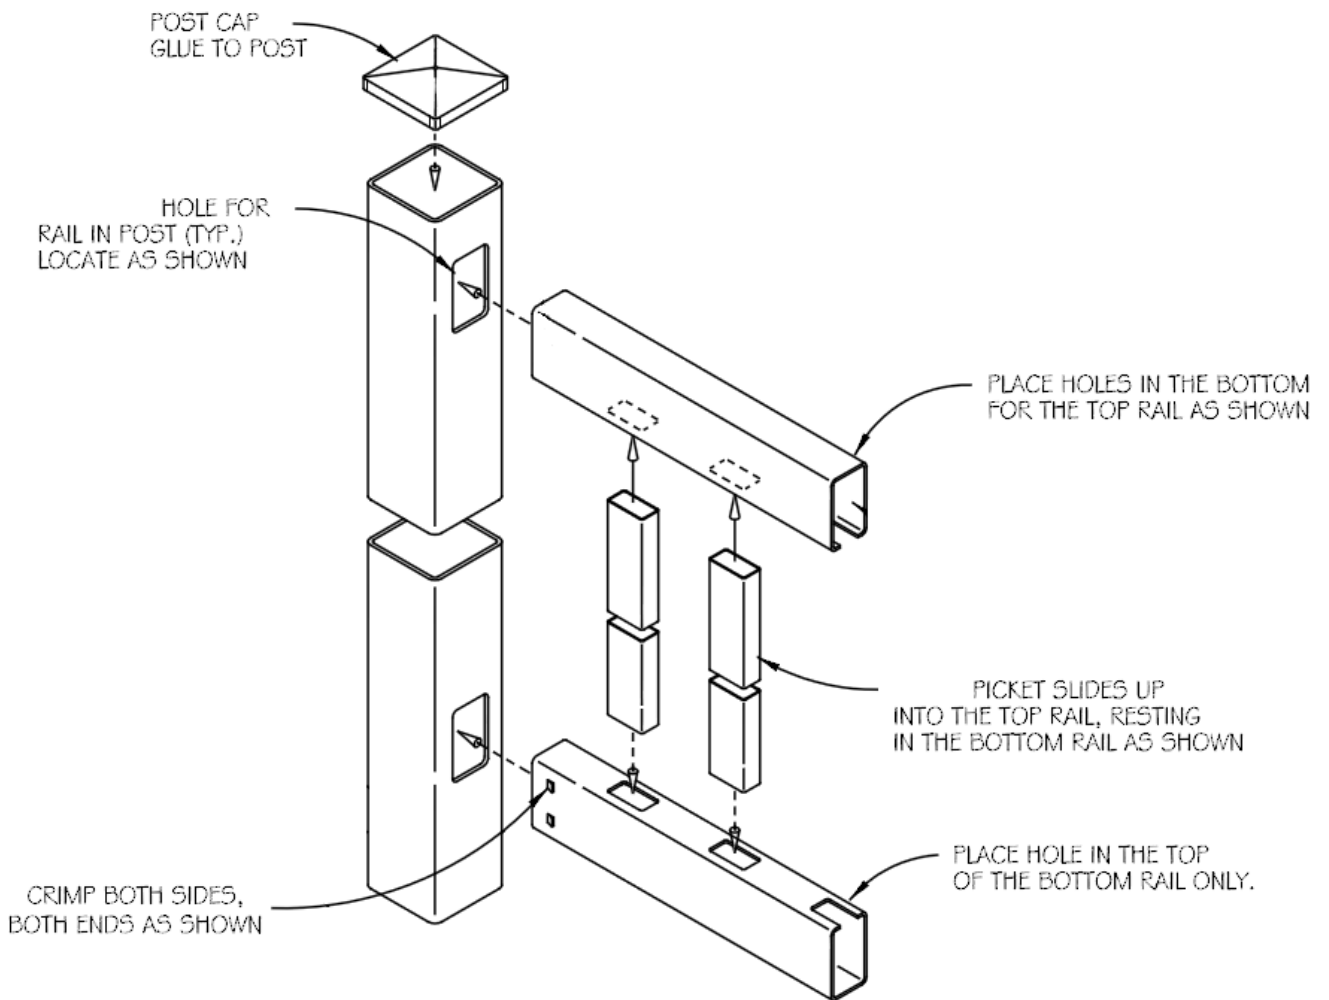

4' NARROW CLOSED PICKET

w/ 7/8 x 1 1/2 Picket

6' NARROW CLOSED PICKET

7/8" x 1 1/2" Picket with 3" Gap

Available Colors: White, Tan, Adobe

Parts List		
QTY	DESCRIPTION	LENGTH
2	2 x 3 1/2 Rails	72"
1	1 1/2 x 5 1/2 Ribbed Rail	72"
15	7/8 x 1 1/2 Pickets	63 3/4"