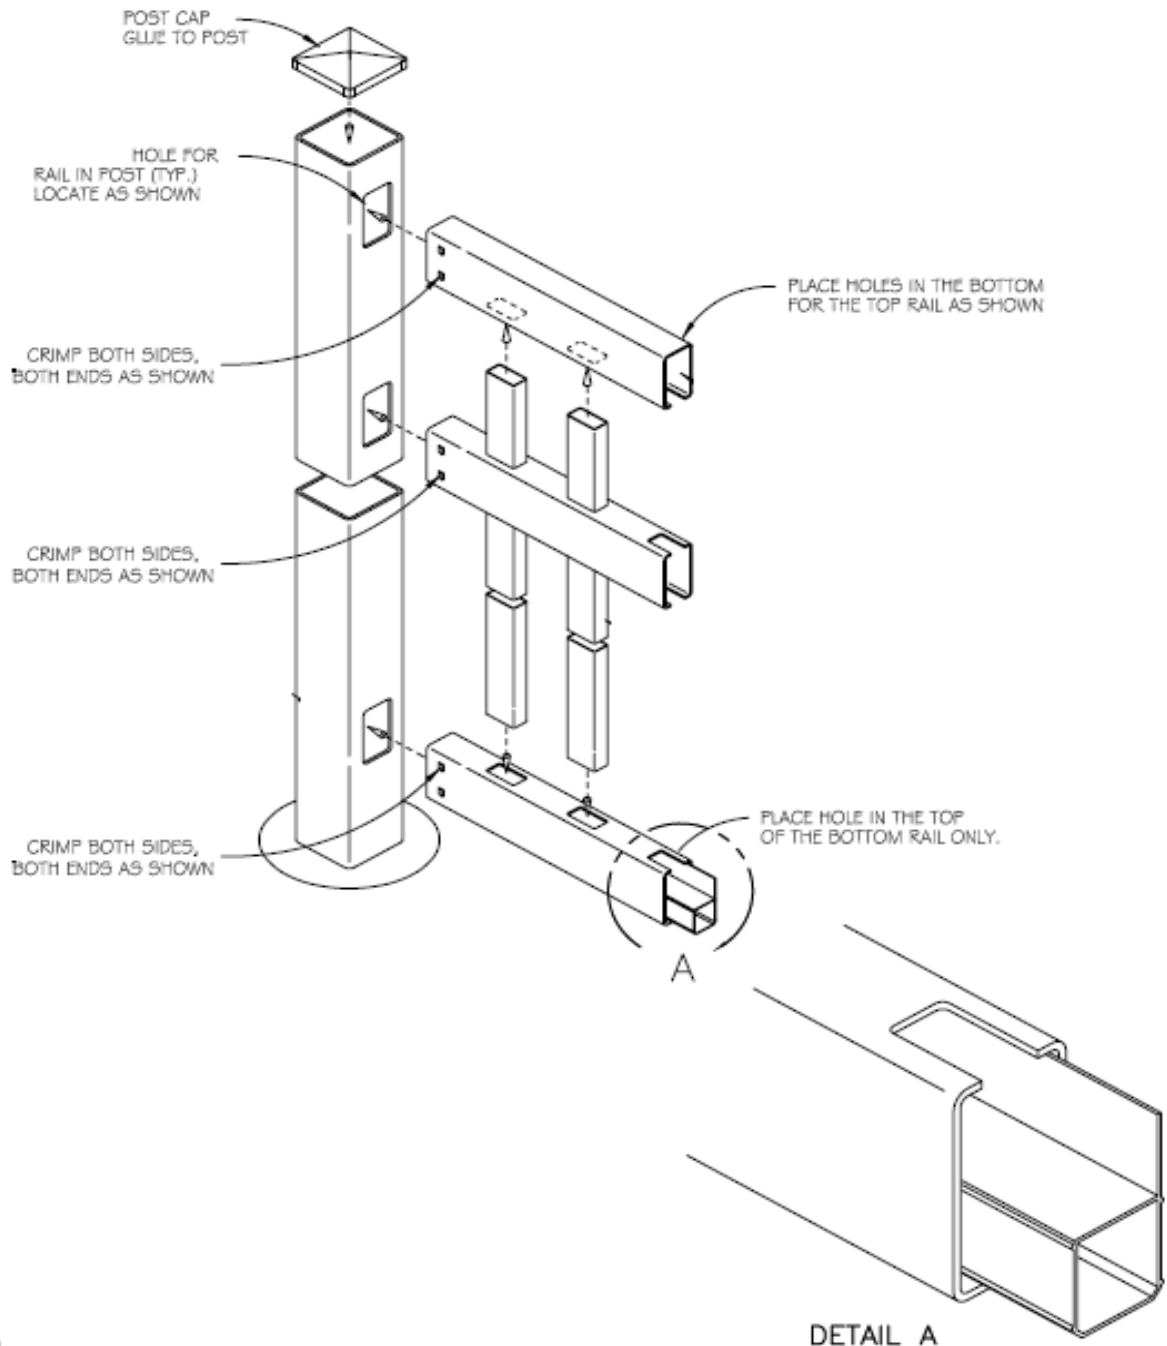

6' NARROW CLOSED PICKET

w/ 7/8 x 1 1/2 Picket

022504

6' NARROW CLOSED PICKET

7/8" x 1 1/2" Picket with 2" Gap

Available Colors: White, Tan, Adobe

Parts List		
QTY	DESCRIPTION	LENGTH
2	2 x 3 1/2 Rails	72"
1	1 1/2 x 5 1/2 Ribbed Rail	72"
20	7/8 x 1 1/2 Pickets	63 3/4"

Posts

5" x 5" - 8' .135 Wall 5" x 5" - 8' .150 Wall

24" Post Set (Check Local Code Requirements)

Caps

U.S. Vinyl Fence, 249 West Vine Street, Murray, UT 84107
Phone: 801-262-6428 Fax: 801-261-0710 www.usvinylfence.com

U.S. Vinyl Fence
ENCLOSED PICKET

6' NARROW CLOSED PICKET

w/ 7/8 x 1 1/2 Picket

022504