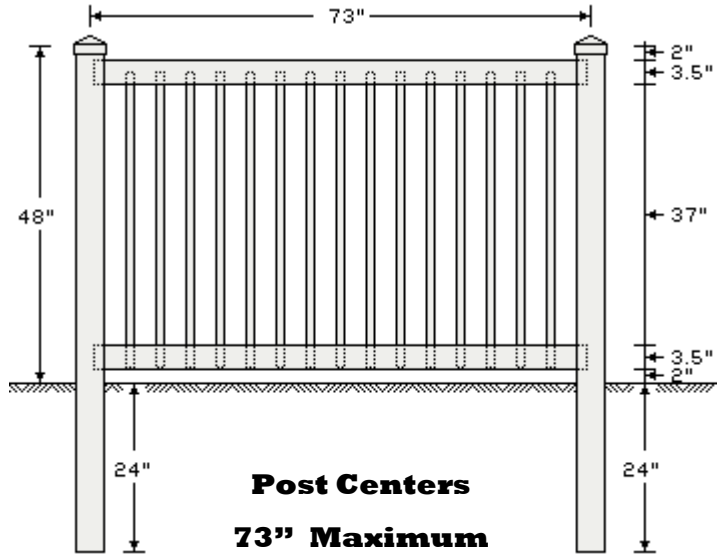

3' NARROW CLOSED PICKET

7/8" x 1 1/2" Picket with 3" Gap

Available Colors: White, Tan, Adobe

Parts List		
QTY	DESCRIPTION	LENGTH
2	2 x 3 1/2 Rails	72"
15	7/8 x 1 1/2 Pickets	31 1/2"

Posts

4"x 4"- 5' .135 Wall	4" x 4" - 5' .170 Wall
24" Post Set (Check Local Code Requirements)	

7/8" x 1 1/2" Picket with 3" Gap

Available Colors: White, Tan, Adobe

Parts List		
QTY	DESCRIPTION	LENGTH
2	2 x 3 1/2 Rails	72"
15	7/8 x 1 1/2 Pickets	44 3/4"

Posts

4" x 4" - 6' .135 Wall	4" x 4" - 6' .170 Wall
------------------------	------------------------

4' NARROW CLOSED PICKET

w/ 7/8 x 1 1/2 Picket

6' NARROW CLOSED PICKET

7/8" x 1 1/2" Picket with 3" Gap

Available Colors: White, Tan, Adobe

Parts List		
QTY	DESCRIPTION	LENGTH
2	2 x 3 1/2 Rails	72"
1	1 1/2 x 5 1/2 Ribbed Rail	72"
15	7/8 x 1 1/2 Pickets	63 3/4"

6' NARROW CLOSED PICKET

w/ 7/8 x 1 1/2 Picket

022504

6' NARROW CLOSED PICKET

7/8" x 1 1/2" Picket with 2" Gap

Available Colors: White, Tan, Adobe

Parts List		
QTY	DESCRIPTION	LENGTH
2	2 x 3 1/2 Rails	72"
1	1 1/2 x 5 1/2 Ribbed Rail	72"
20	7/8 x 1 1/2 Pickets	63 3/4"