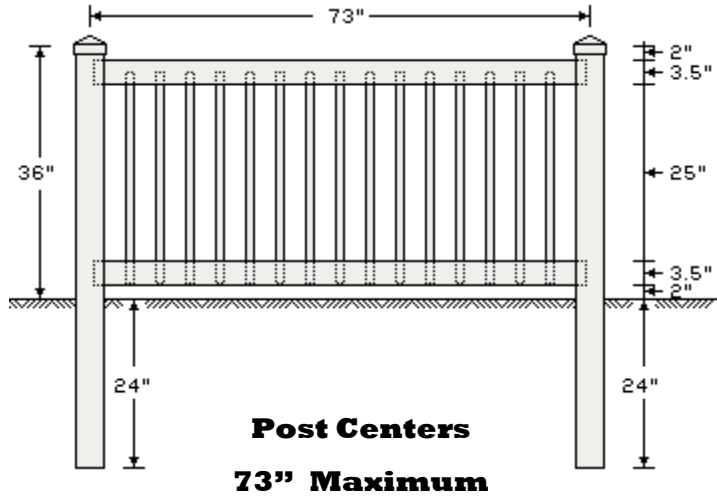

3' NARROW CLOSED PICKET

7/8" x 1 1/2" Picket with 3" Gap

Available Colors: White, Tan, Adobe

Parts List		
QTY	DESCRIPTION	LENGTH
2	2 x 3 1/2 Rails	72"
15	7/8 x 1 1/2 Pickets	31 1/2"

Posts

4"x 4"- 5' .135 Wall	4" x 4" - 5' .170 Wall
24" Post Set (Check Local Code Requirements)	

7/8" x 1 1/2" Picket with 3" Gap

Available Colors: White, Tan, Adobe

Parts List		
QTY	DESCRIPTION	LENGTH
2	2 x 3 1/2 Rails	72"
15	7/8 x 1 1/2 Pickets	44 3/4"

Posts

4" x 4" - 6' .135 Wall	4" x 4" - 6' .170 Wall
------------------------	------------------------

4' NARROW CLOSED PICKET

w/ 7/8 x 1 1/2 Picket

6' NARROW CLOSED PICKET

7/8" x 1 1/2" Picket with 3" Gap

Available Colors: White, Tan, Adobe

Parts List		
QTY	DESCRIPTION	LENGTH
2	2 x 3 1/2 Rails	72"
1	1 1/2 x 5 1/2 Ribbed Rail	72"
15	7/8 x 1 1/2 Pickets	63 3/4"

6' NARROW CLOSED PICKET

w/ 7/8 x 1 1/2 Picket

022504

6' NARROW CLOSED PICKET

7/8" x 1 1/2" Picket with 2" Gap

Available Colors: White, Tan, Adobe

Parts List		
QTY	DESCRIPTION	LENGTH
2	2 x 3 1/2 Rails	72"
1	1 1/2 x 5 1/2 Ribbed Rail	72"
20	7/8 x 1 1/2 Pickets	63 3/4"