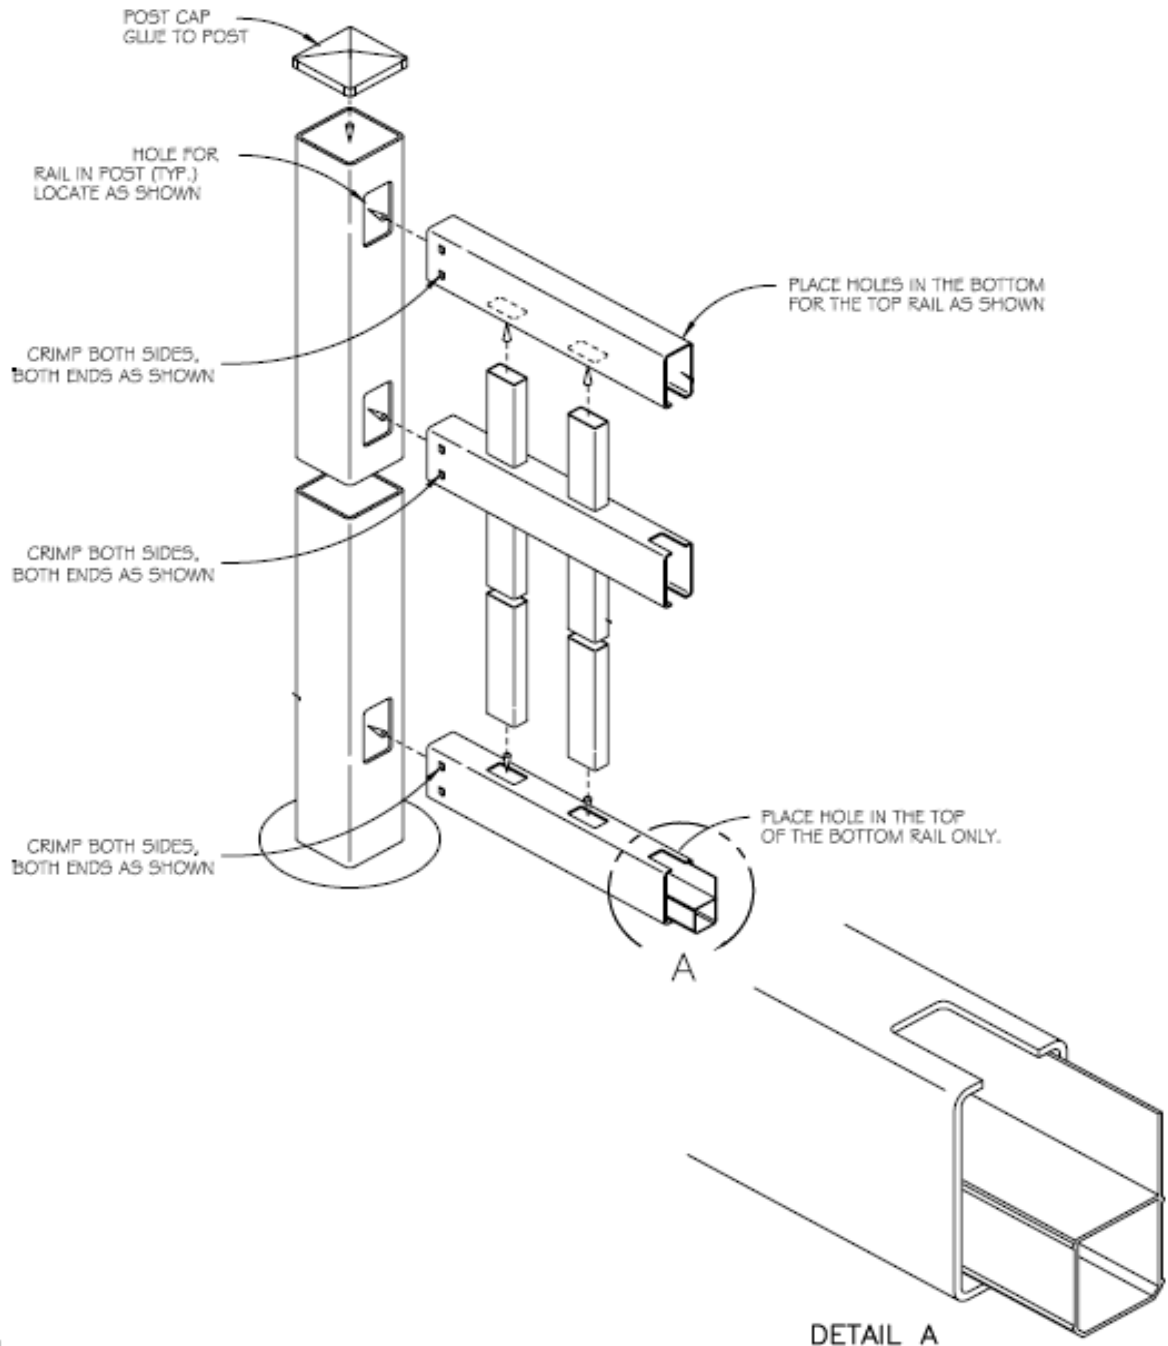

Posts

5" x 5" - 8' .135 Wall	5" x 5" - 8' .150 Wall
------------------------	------------------------

24" Post Set (Check Local Code Requirements)

Caps

**U.S. Vinyl Fence
ENCLOSED PICKET**

**U.S. Vinyl Fence, 249 West Vine Street, Murray, UT 84107
Phone: 801-262-6428 Fax: 801-261-0710 www.usvinylfence.com**

6' NARROW CLOSED PICKET

w/ 7/8 x 1 1/2 Picket

022504

6' NARROW CLOSED PICKET

7/8" x 1 1/2" Picket with 2" Gap

Available Colors: White, Tan, Adobe

Parts List		
QTY	DESCRIPTION	LENGTH
2	2 x 3 1/2 Rails	72"
1	1 1/2 x 5 1/2 Ribbed Rail	72"
20	7/8 x 1 1/2 Pickets	63 3/4"