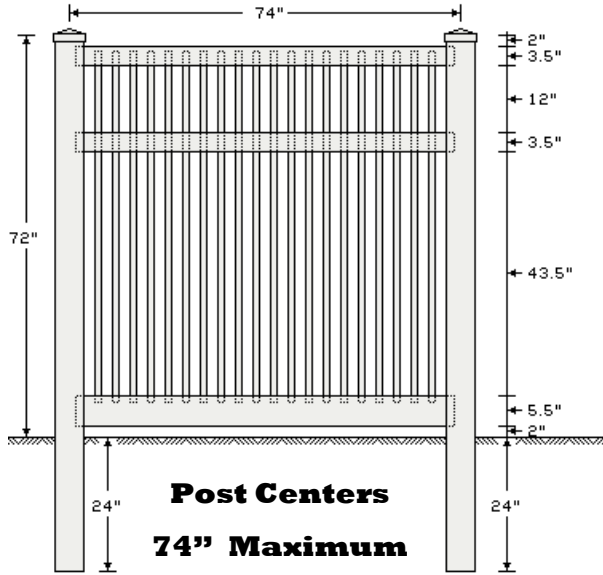

Posts

5" x 5" - 8' .135 Wall	5" x 5" - 8' .150 Wall
------------------------	------------------------

24" Post Set (Check Local Code Requirements)

Caps

**U.S. Vinyl Fence
ENCLOSED PICKET**

**U.S. Vinyl Fence, 249 West Vine Street, Murray, UT 84107
Phone: 801-262-6428 Fax: 801-261-0710 www.usvinylfence.com**

6' NARROW CLOSED PICKET

w/ 7/8 x 1 1/2 Picket

022504

6' NARROW CLOSED PICKET

7/8" x 1 1/2" Picket with 2" Gap

Available Colors: White, Tan, Adobe

Parts List		
QTY	DESCRIPTION	LENGTH
2	2 x 3 1/2 Rails	72"
1	1 1/2 x 5 1/2 Ribbed Rail	72"
20	7/8 x 1 1/2 Pickets	63 3/4"

Posts

5" x 5" - 8' .135 Wall 5" x 5" - 8' .150 Wall

24" Post Set (Check Local Code Requirements)

Caps

U.S. Vinyl Fence, 249 West Vine Street, Murray, UT 84107
Phone: 801-262-6428 Fax: 801-261-0710 www.usvinylfence.com