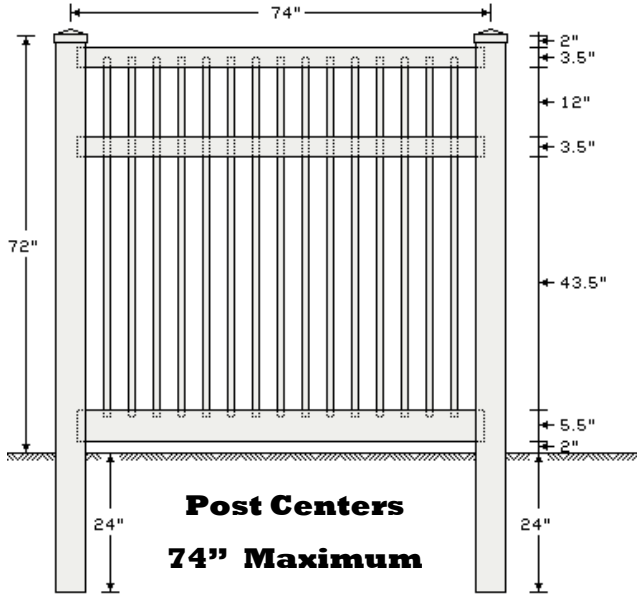

4' NARROW CLOSED PICKET

w/ 7/8 x 1 1/2 Picket

6' NARROW CLOSED PICKET

7/8" x 1 1/2" Picket with 3" Gap

Available Colors: White, Tan, Adobe

Parts List		
QTY	DESCRIPTION	LENGTH
2	2 x 3 1/2 Rails	72"
1	1 1/2 x 5 1/2 Ribbed Rail	72"
15	7/8 x 1 1/2 Pickets	63 3/4"

Posts

5" x 5" - 8' .135 Wall	5" x 5" - 8' .150 Wall
------------------------	------------------------

24" Post Set (Check Local Code Requirements)

Caps

**U.S. Vinyl Fence
ENCLOSED PICKET**

**U.S. Vinyl Fence, 249 West Vine Street, Murray, UT 84107
Phone: 801-262-6428 Fax: 801-261-0710 www.usvinylfence.com**

6' NARROW CLOSED PICKET

w/ 7/8 x 1 1/2 Picket

022504

6' NARROW CLOSED PICKET

7/8" x 1 1/2" Picket with 2" Gap

Available Colors: White, Tan, Adobe

Parts List		
QTY	DESCRIPTION	LENGTH
2	2 x 3 1/2 Rails	72"
1	1 1/2 x 5 1/2 Ribbed Rail	72"
20	7/8 x 1 1/2 Pickets	63 3/4"