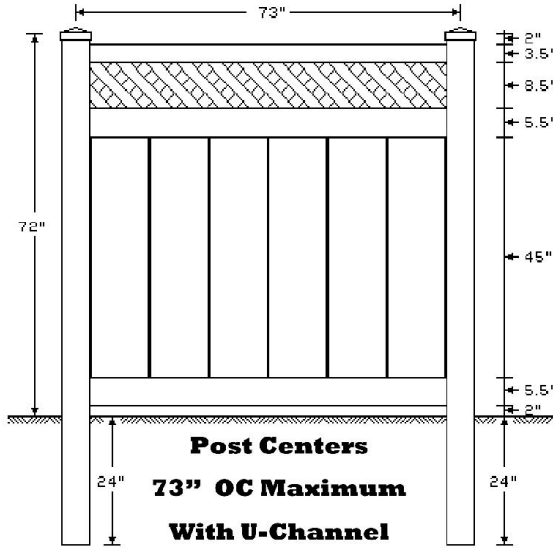

6' LATTICE TOP PRIVACY FENCE

7/8 x 11.3" Panels & 1 3/4 x 5 1/2 Slotted Rails
(Classic 68" Panel Height)

Available Colors: White, Tan & Adobe

Parts List		
QTY	DESCRIPTION	LENGTH
2	1 3/4 x 5 1/2 Slotted Ripped Rail	72"
1	2 x 3 1/2 Ripped Rail	72"
6	7/8 X 11.3" T&G	48"
1	12 X 72 Diamond Lattice	72"
2	7/8 U-Channel	45" - Optional
6	#10 - Screw - (5/16" Hex Head)	3/4" - for U-Channel

Posts

5"x 5"- 8' .135 Wall	5" x 5" - 8' .150 Wall
----------------------	------------------------

24" Post Set (Check Local Code Requirements)

Caps

U.S. Vinyl Fence, 249 West Vine Street, Murray, UT 84107
Phone: 801-262-6428 Fax: 801-261-0710 www.usvinylfence.com

U.S. Vinyl Fence
ACCENT TOP PRIVACY

6' LATTICE TOP PRIVACY FENCE

7/8 x 11.3 Pickets & 1 3/4 x 5 1/2 Slotted Rails

6' LATTICE TOP PRIVACY FENCE

7/8 x 13" Panels & 1 3/4 x 5 1/2 Slotted Rails
 (Performance 68" Panel Height)

Available Colors: White, Tan & Adobe

Parts List		
QTY	DESCRIPTION	LENGTH
2	1 3/4 x 5 1/2 Slotted Ripped Rail	96"
1	2 x 3 1/2 Ripped Rail	96"
7	7/8 x 13 T&G	46 1/4"
1	12 X 96 Diamond Lattice	96"
2	7/8" U-Channel	43 1/2" - Optional
6	#10 - Screw - (5/16" Hex Head)	3/4" - for U-Channel