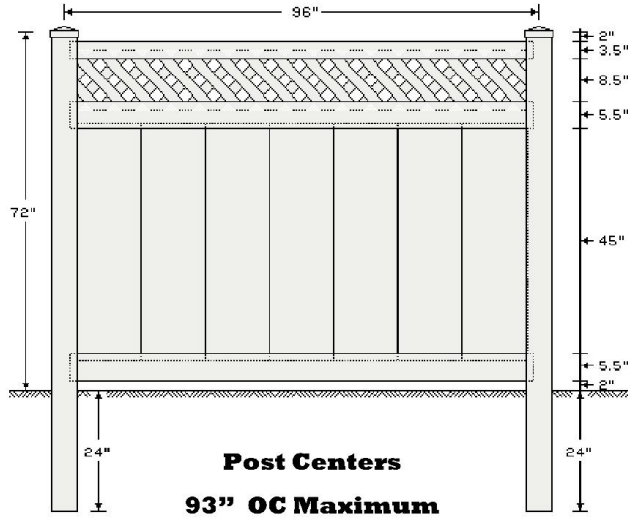

6' LATTICE TOP PRIVACY FENCE

7/8 x 11.3" Panels & 1 3/4 x 5 1/2 Slotted Rails
(Classic 68" Panel Height)

Available Colors: White, Tan & Adobe

Parts List		
QTY	DESCRIPTION	LENGTH
2	1 3/4 x 5 1/2 Slotted Ripped Rail	72"
1	2 x 3 1/2 Ripped Rail	72"
6	7/8 X 11.3" T&G	48"
1	12 X 72 Diamond Lattice	72"
2	7/8 U-Channel	45" - Optional
6	#10 - Screw - (5/16" Hex Head)	3/4" - for U-Channel

U.S. Vinyl Fence
ACCENT TOP PRIVACY

6' LATTICE TOP PRIVACY FENCE

7/8 x 11.3 Pickets & 1 3/4 x 5 1/2 Slotted Rails

6' LATTICE TOP PRIVACY FENCE

7/8 x 13" Panels & 1 3/4 x 5 1/2 Slotted Rails
 (Performance 68" Panel Height)

Available Colors: White, Tan & Adobe

Parts List		
QTY	DESCRIPTION	LENGTH
2	1 3/4 x 5 1/2 Slotted Ripped Rail	96"
1	2 x 3 1/2 Ripped Rail	96"
7	7/8 x 13 T&G	46 1/4"
1	12 X 96 Diamond Lattice	96"
2	7/8" U-Channel	43 1/2" - Optional
6	#10 - Screw - (5/16" Hex Head)	3/4" - for U-Channel

Posts

5" x 5" - 8' .135 Wall	5" x 5" - 8' .150 Wall
------------------------	------------------------

24" Post Set (Check Local Code Requirements)

Caps

U.S. Vinyl Fence
 ACCENT TOP PRIVACY

U.S. Vinyl Fence, 249 West Vine Street, Murray, UT 84107
 Phone: 801-262-6428 Fax: 801-261-0710 www.usvinylfence.com