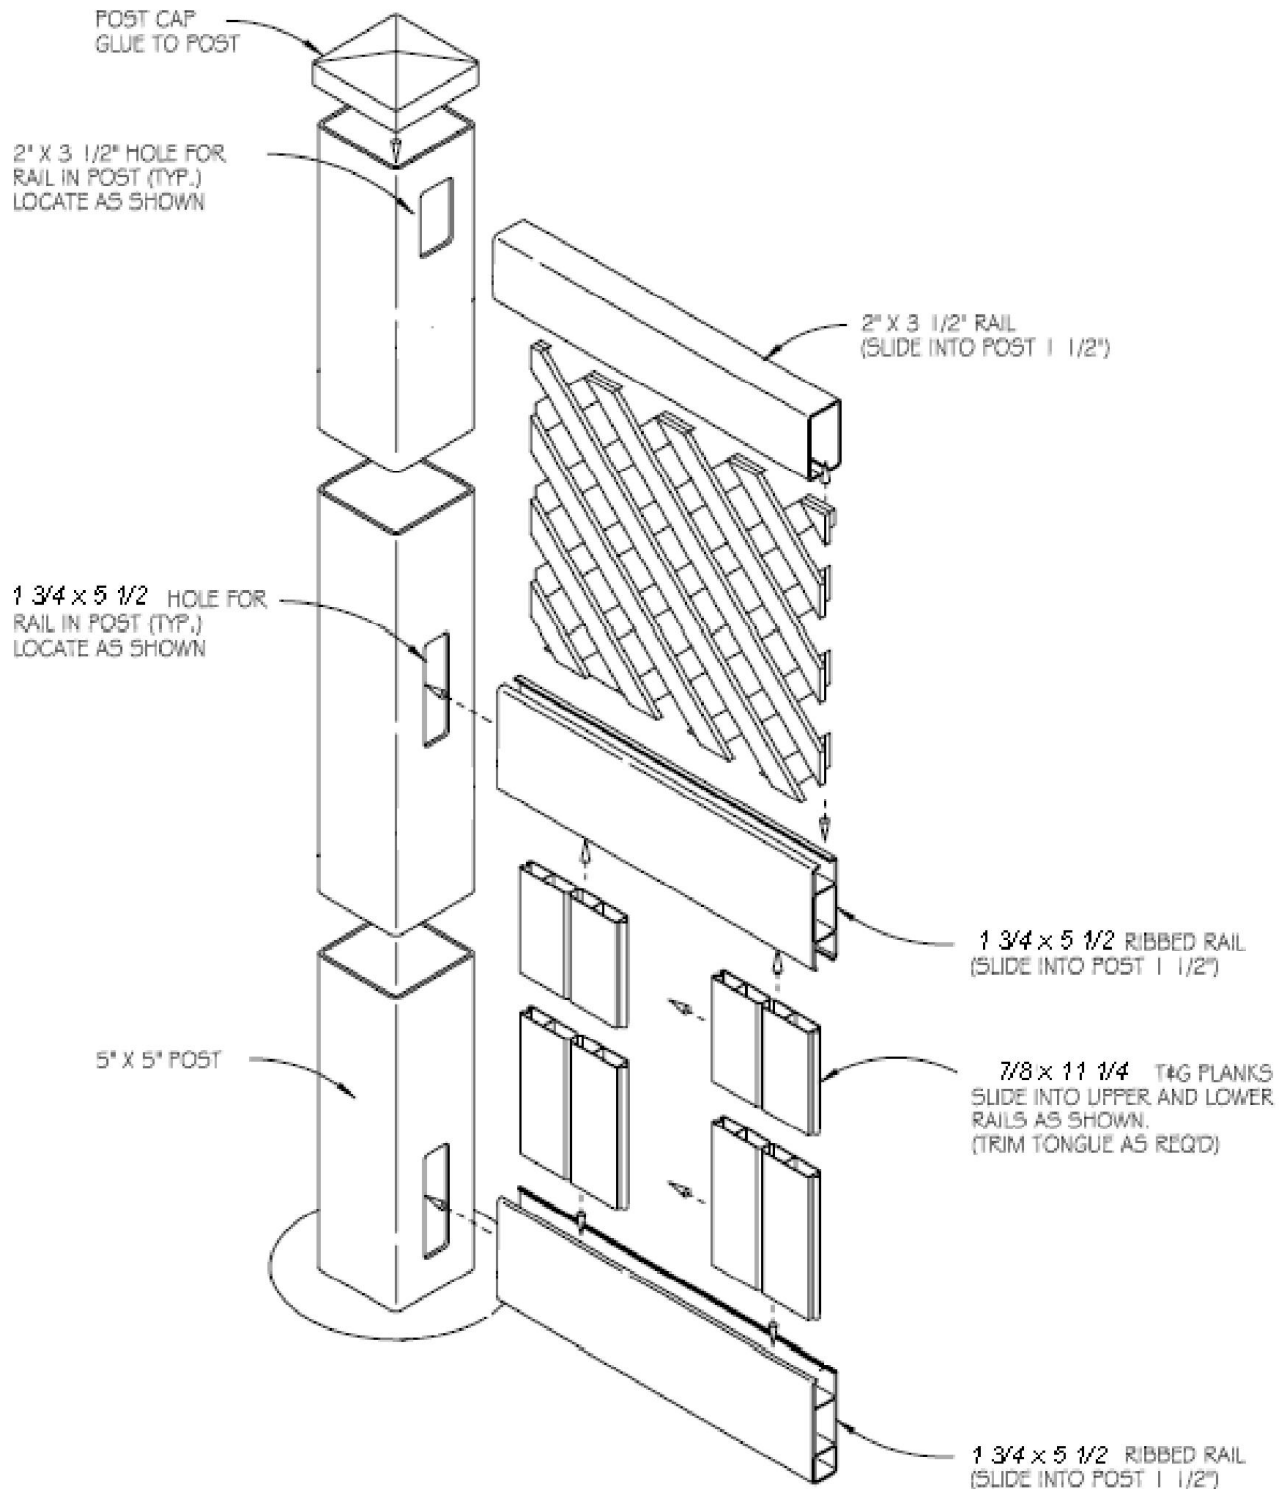

6' LATTICE TOP PRIVACY FENCE

7/8 x 11.3" Panels & 1 3/4 x 5 1/2 Slotted Rails
(Classic 68" Panel Height)

Available Colors: White, Tan & Adobe

Parts List		
QTY	DESCRIPTION	LENGTH
2	1 3/4 x 5 1/2 Slotted Ripped Rail	72"
1	2 x 3 1/2 Ripped Rail	72"
6	7/8 X 11.3" T&G	48"
1	12 X 72 Diamond Lattice	72"
2	7/8 U-Channel	45" - Optional
6	#10 - Screw - (5/16" Hex Head)	3/4" - for U-Channel

Posts

5"x 5"- 8' .135 Wall	5" x 5" - 8' .150 Wall
----------------------	------------------------

24" Post Set (Check Local Code Requirements)

Caps

U.S. Vinyl Fence, 249 West Vine Street, Murray, UT 84107
Phone: 801-262-6428 Fax: 801-261-0710 www.usvinylfence.com

U.S. Vinyl Fence
ACCENT TOP PRIVACY

6' LATTICE TOP PRIVACY FENCE

7/8 x 11.3 Pickets & 1 3/4 x 5 1/2 Slotted Rails

6' LATTICE TOP PRIVACY FENCE

7/8 x 13" Panels & 1 3/4 x 5 1/2 Slotted Rails
 (Performance 68" Panel Height)

Available Colors: White, Tan & Adobe

Parts List		
QTY	DESCRIPTION	LENGTH
2	1 3/4 x 5 1/2 Slotted Ripped Rail	96"
1	2 x 3 1/2 Ripped Rail	96"
7	7/8 x 13 T&G	46 1/4"
1	12 X 96 Diamond Lattice	96"
2	7/8" U-Channel	43 1/2" - Optional
6	#10 - Screw - (5/16" Hex Head)	3/4" - for U-Channel