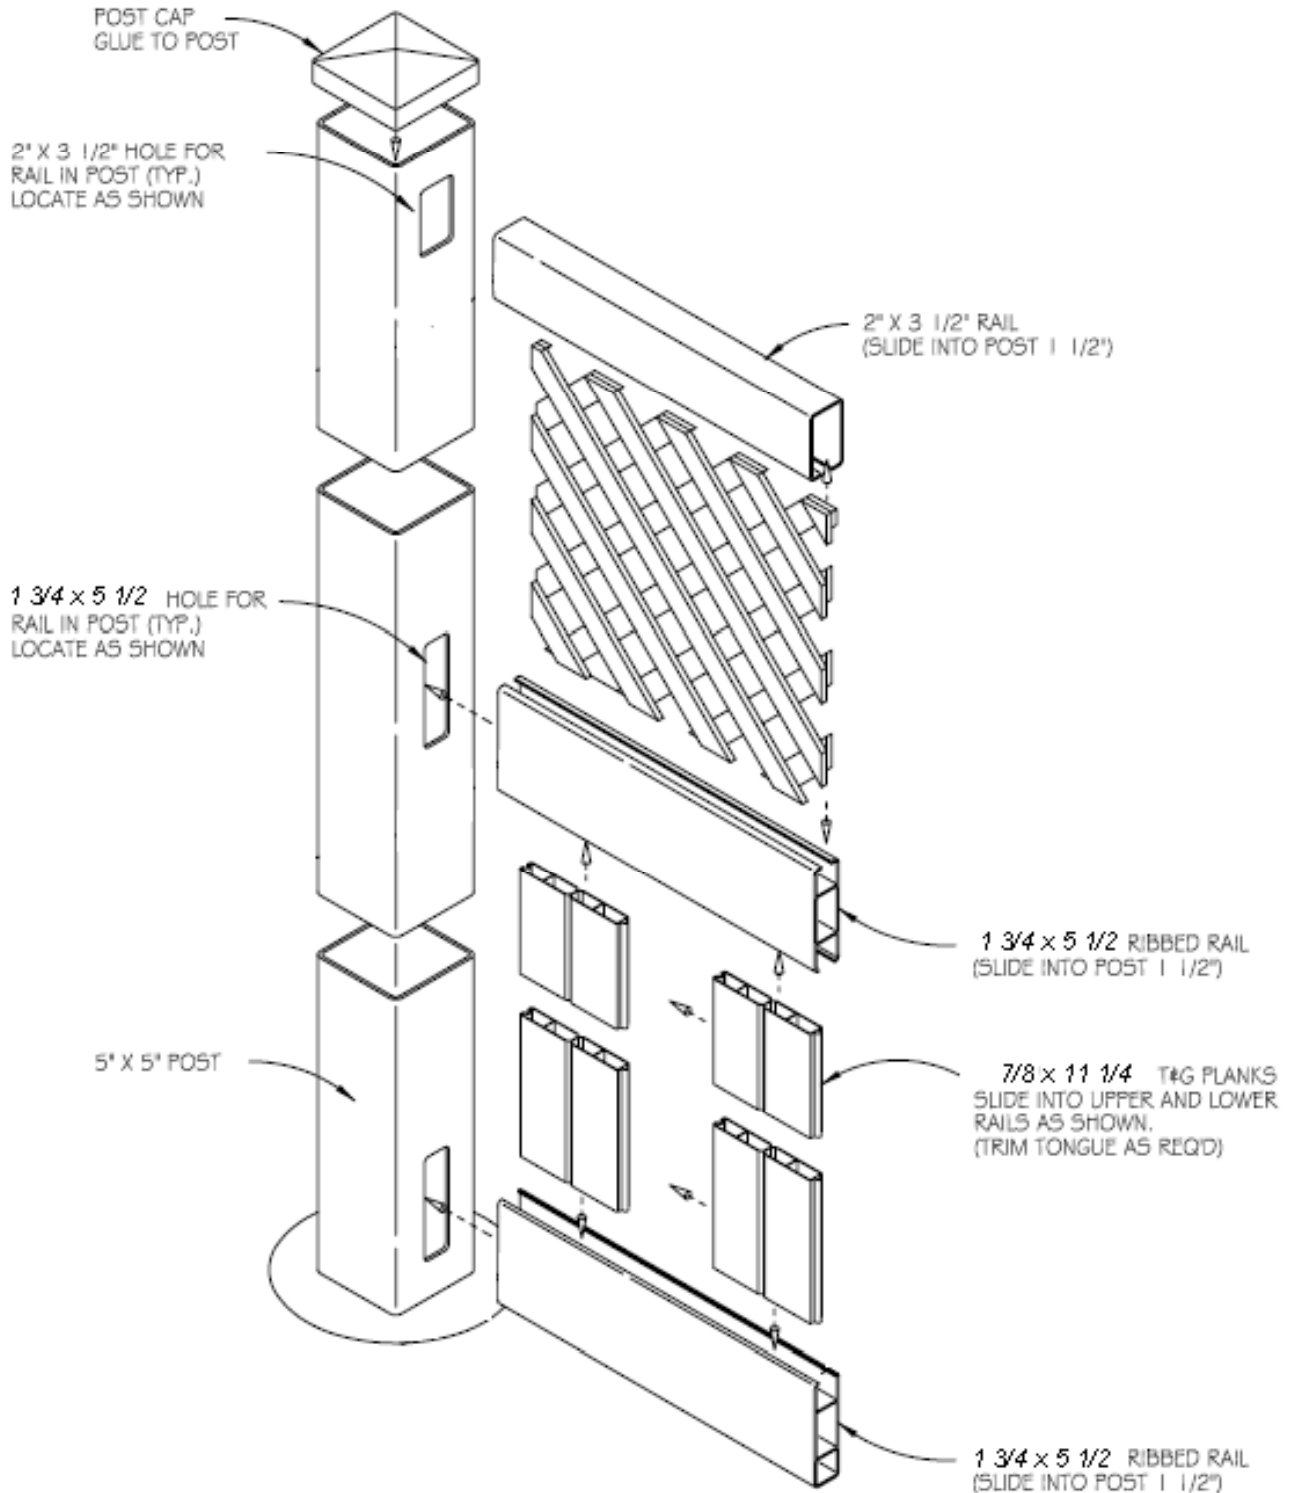

6' LATTICE TOP PRIVACY FENCE

7/8 x 11.3 Pickets & 1 3/4 x 5 1/2 Slotted Rails