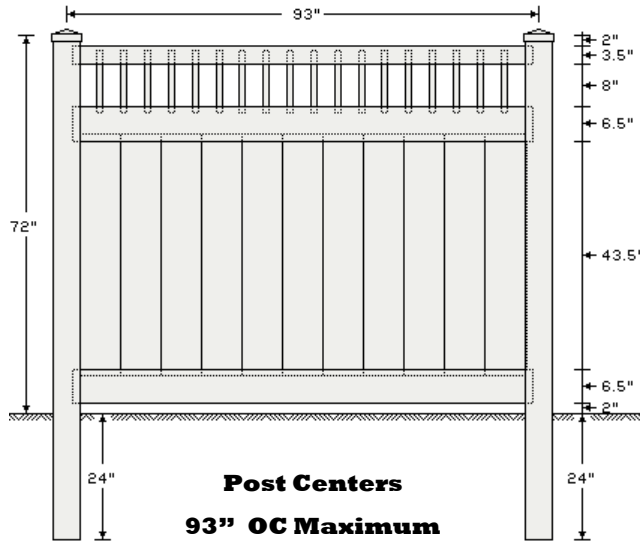

6' LATTICE TOP PRIVACY FENCE

3/4 x 11 1/4 Pickets & 1 1/2 x 5 1/2 Slotted Rails

6' PICKET TOP PRIVACY FENCE

1 x 8 Panels & 2 x 6 ½ Slotted Rails
(Performance 68" Panel Height)

Available Colors: White, Sandstone & Tan