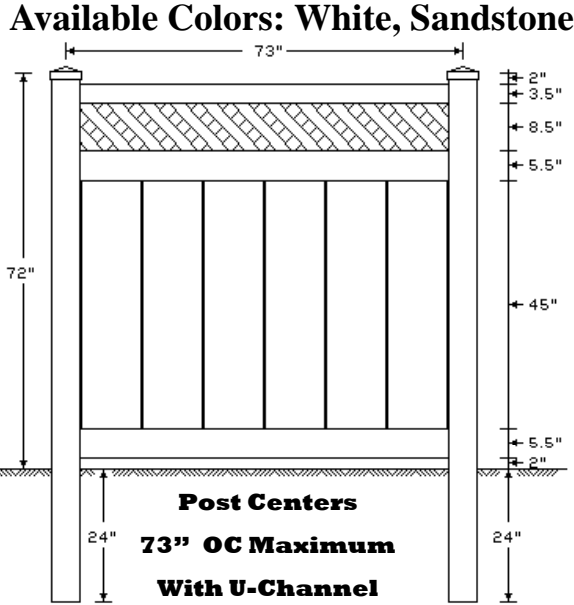

6' PICKET TOP PRIVACY FENCE

3/4 x 11 1/4 Pickets & 1 1/2 x 5 1/2 Slotted Rails

DRAWINGS ARE CONFIDENTIAL AND ARE THE PROPERTY OF KROY BUILDING PRODUCTS © JUL 2007.

6' LATTICE TOP PRIVACY FENCE

3/4 x 1 1/4 Panels & 1 1/2 x 5 1/2 Slotted Rails
(Classic 68" Panel Height)

Parts List		
QTY	DESCRIPTION	LENGTH
2	1 1/2 x 5 1/2 Slotted Ripped Rail	72"
1	1 3/4 x 3 1/2 Ripped Rail	72"
6	3/4 X 1 1/4 T&G	48"
1	12 X 72 Diamond Lattice	72"
2	3/4 U-Channel	45" - Optional
6	#10 - Screw - (5/16" Hex Head)	3/4" - for U-Channel