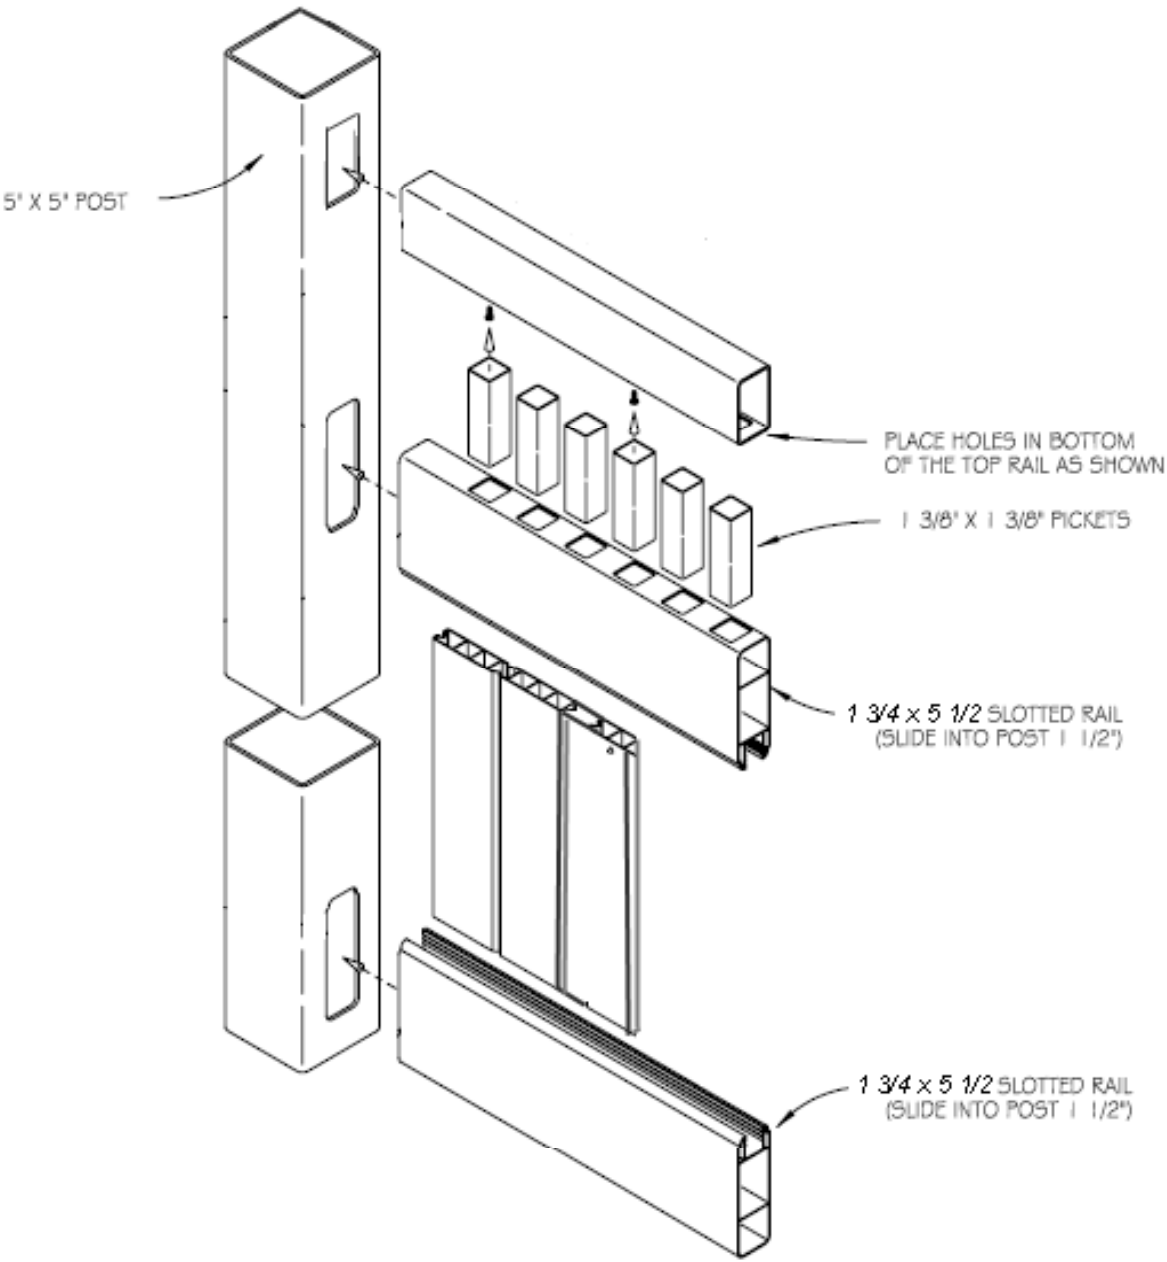

6' PICKET TOP PRIVACY FENCE

7/8 x 11.3 Pickets & 1 1/2 x 5 1/2 Slotted Rails

6' PICKET TOP PRIVACY FENCE

7/8 x 13 Panels & 1 3/4 x 5 1/2 Slotted Rails
(Classic 68" Panel Height)

Available Colors: White, Tan & Adobe