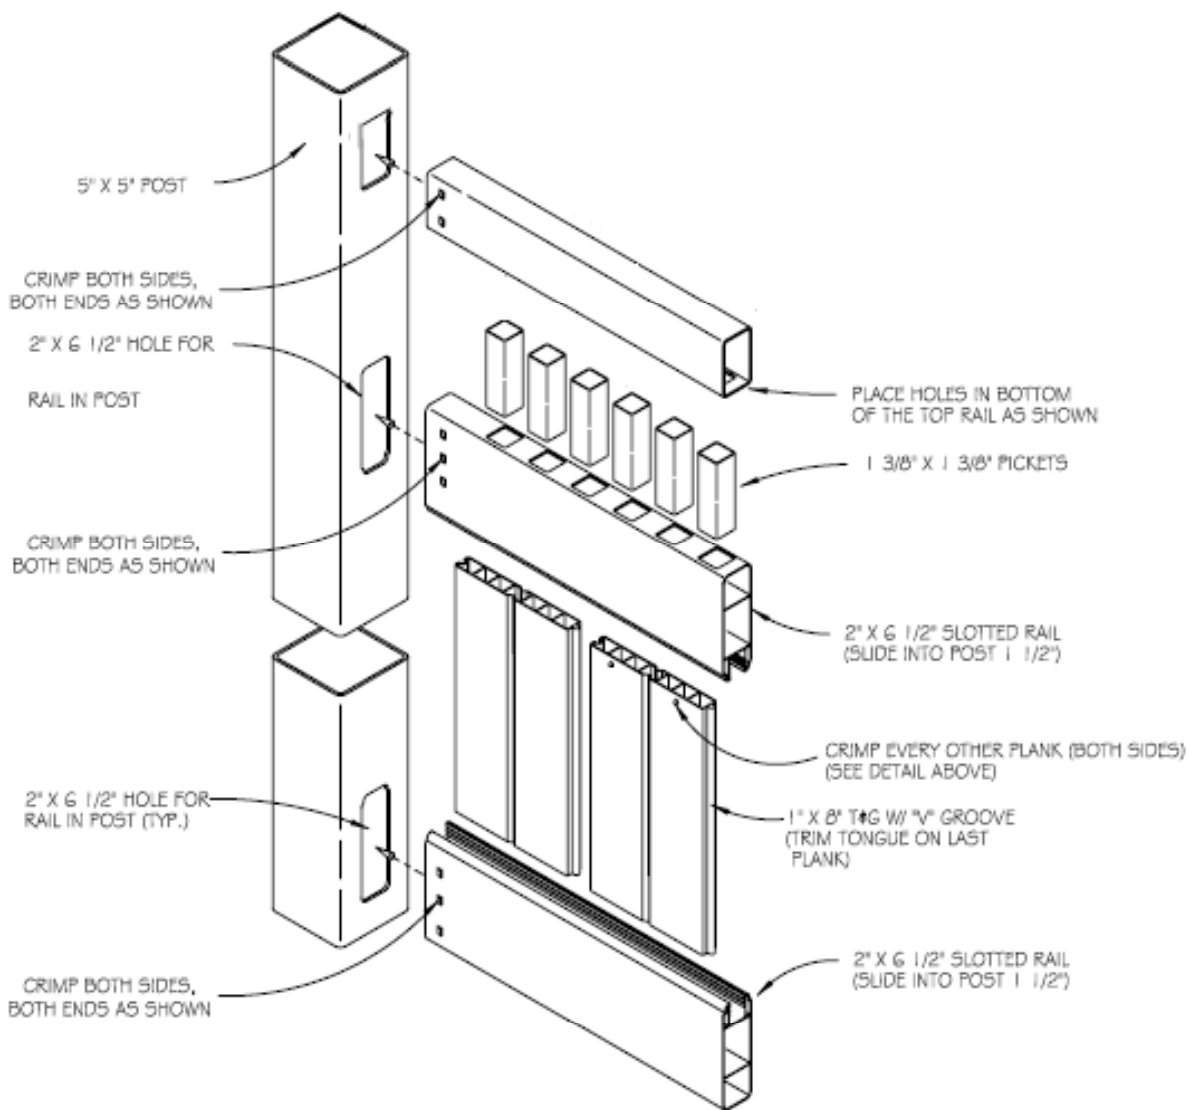

6' PICKET TOP PRIVACY FENCE

1 x 8 Pickets & 2 x 6 1/2 Slotted Ribbed rails

4-1
DRAWINGS ARE CONFIDENTIAL AND ARE THE PROPERTY OF KROY BUILDING PRODUCTS © JUL 2007.

6' PICKET TOP PRIVACY FENCE

1 x 8 Panels & 2 x 6 ½ Slotted Rails
(Performance 68" Panel Height)