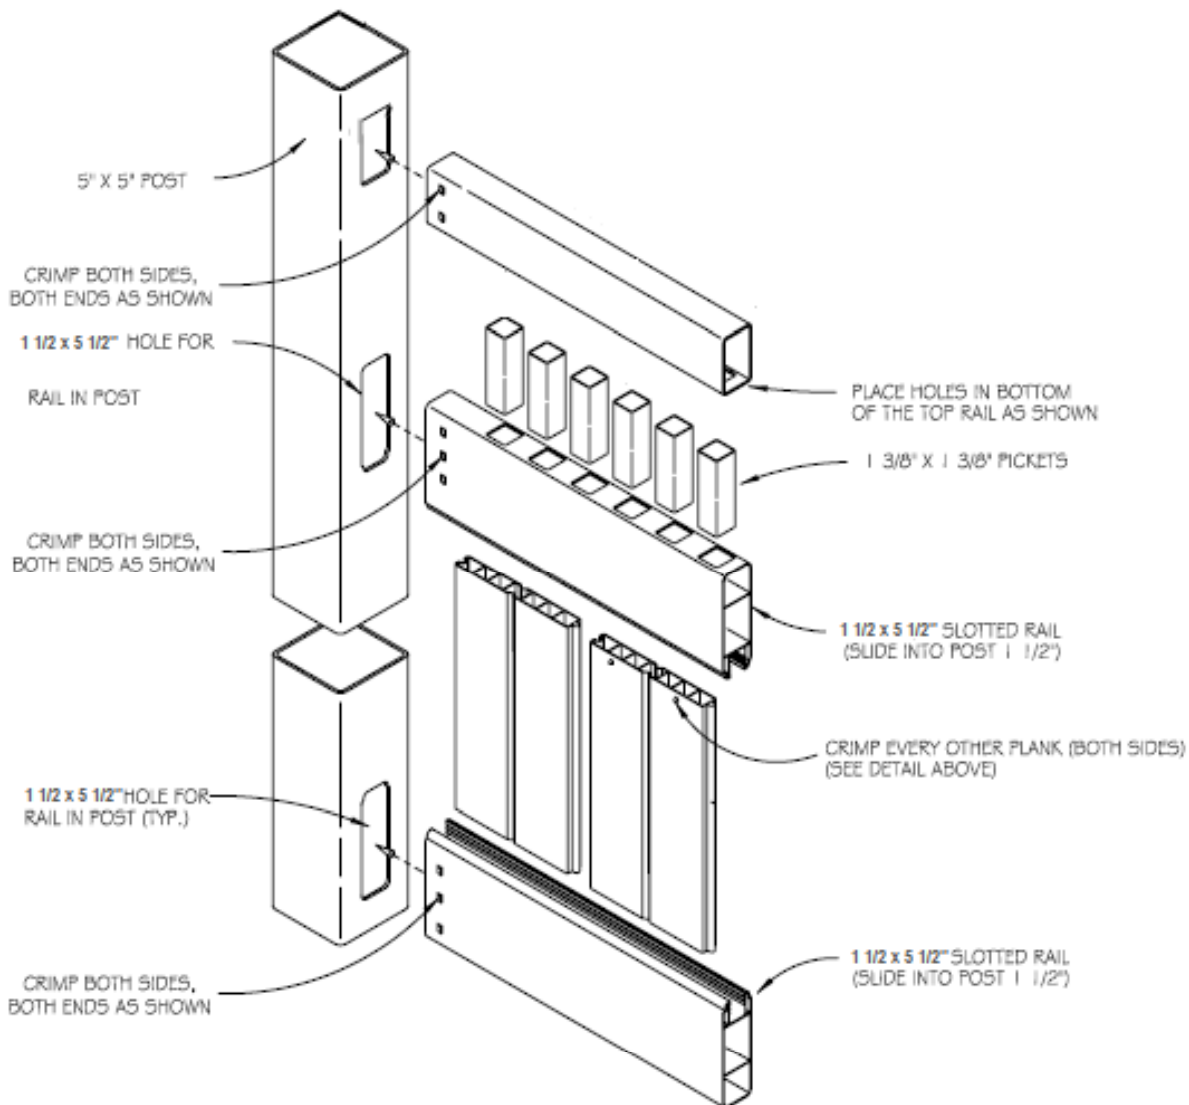

6' PICKET TOP PRIVACY FENCE

3/4 x 11 1/4 Pickets & 1 1/2 x 5 1/2 Slotted Rails

DRAWINGS ARE CONFIDENTIAL AND ARE THE PROPERTY OF KROY BUILDING PRODUCTS © JUL 2007.

6' LATTICE TOP PRIVACY FENCE

3/4 x 1 1/4 Panels & 1 1/2 x 5 1/2 Slotted Rails
(Classic 68" Panel Height)