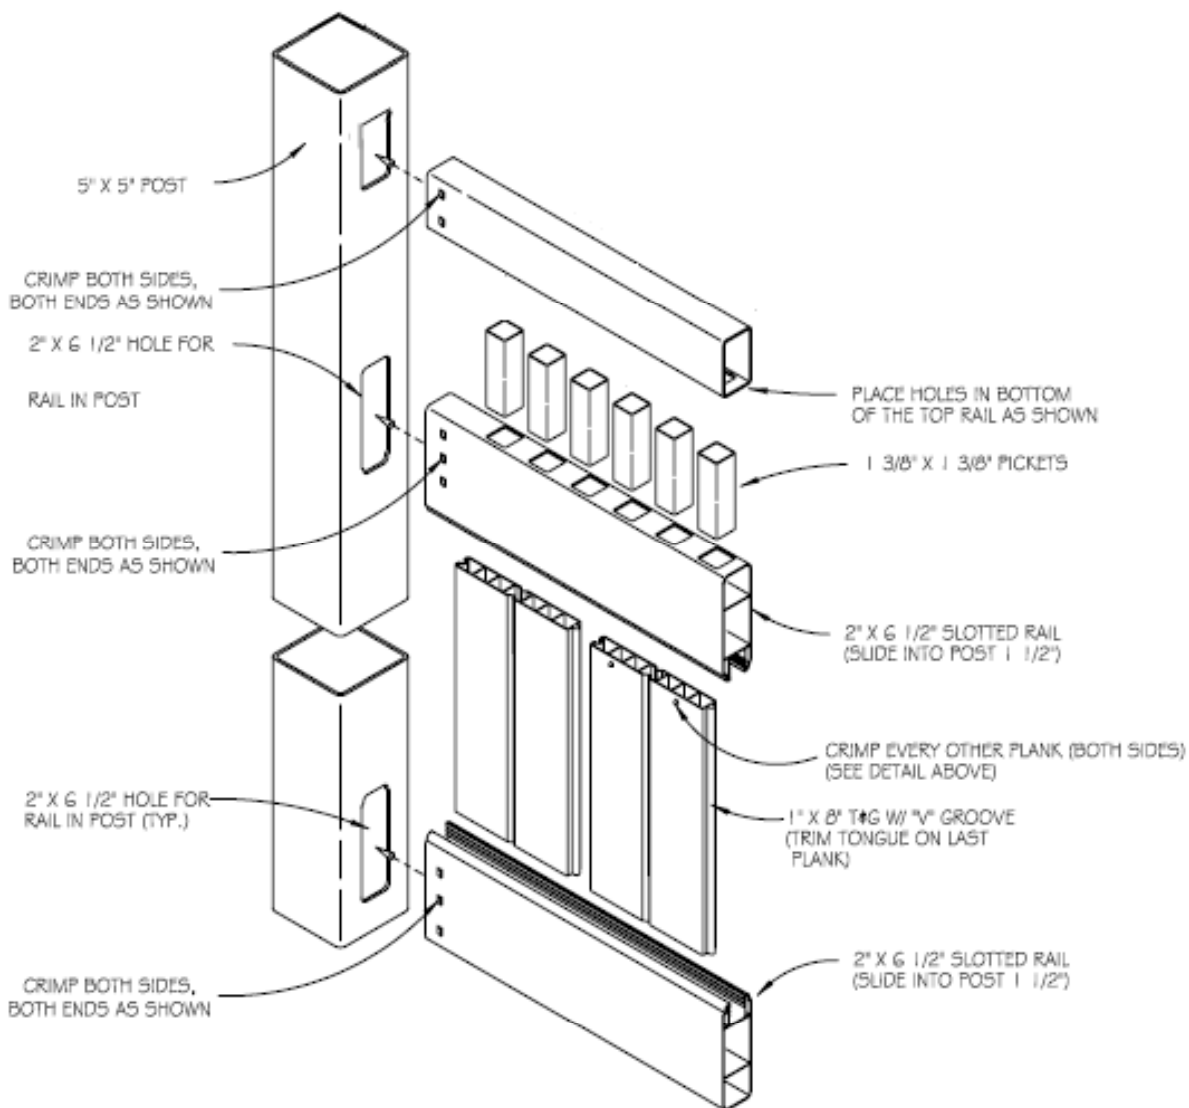

6' PICKET TOP PRIVACY FENCE

1 x 8 Pickets & 2 x 6 1/2 Slotted Ribbed Rails

4-1
DRAWINGS ARE CONFIDENTIAL AND ARE THE PROPERTY OF KROY BUILDING PRODUCTS © JUL 2007.

6' LATTICE TOP PRIVACY FENCE

1 x 8 Panels & 2 x 6 ½ Slotted Rails
(Performance 68" Panel Height)