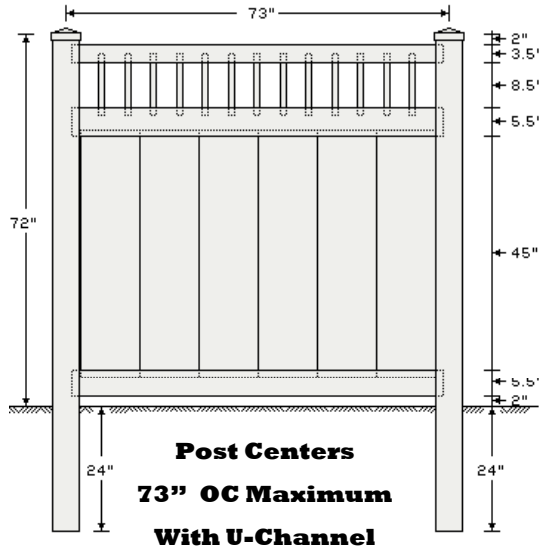

6' PICKET TOP PRIVACY FENCE

7/8 x 11.3" Panels & 1 3/4 x 5 1/2 Slotted Rails
(Classic 68" Panel Height)

Available Colors: White, Tan & Adobe

Parts Lists		
QTY	DESCRIPTION	LENGTH
2	1 3/4 x 5 1/2 Slotted Routed Rail	72"
1	2 x 3 1/2 Routed Rail	72"
6	7/8 X 11.3" T&G	48"
13	7/8 x 1 1/2 Pickets	12"
2	7/8" U-Channel	45" - Optional
6	#10 - Screw - (5/16" Hex Head)	3/4" - for U-Channel

Posts

5"x 5"- 8' .135 Wall	5" x 5" - 8' .150 Wall
----------------------	------------------------

24" Post Set (Check Local Code Requirements)

Caps

U.S. Vinyl Fence
ACCENT TOP PRIVACY

U.S. Vinyl Fence, 249 West Vine Street, Murray, UT 84107
Phone: 801-262-6428 Fax: 801-261-0710 www.usvinylfence.com

6' PICKET TOP PRIVACY FENCE

7/8 x 11.3 Pickets & 1 1/2 x 5 1/2 Slotted Rails

6' PICKET TOP PRIVACY FENCE

7/8 x 13 Panels & 1 3/4 x 5 1/2 Slotted Rails
(Classic 68" Panel Height)

Available Colors: White, Tan & Adobe