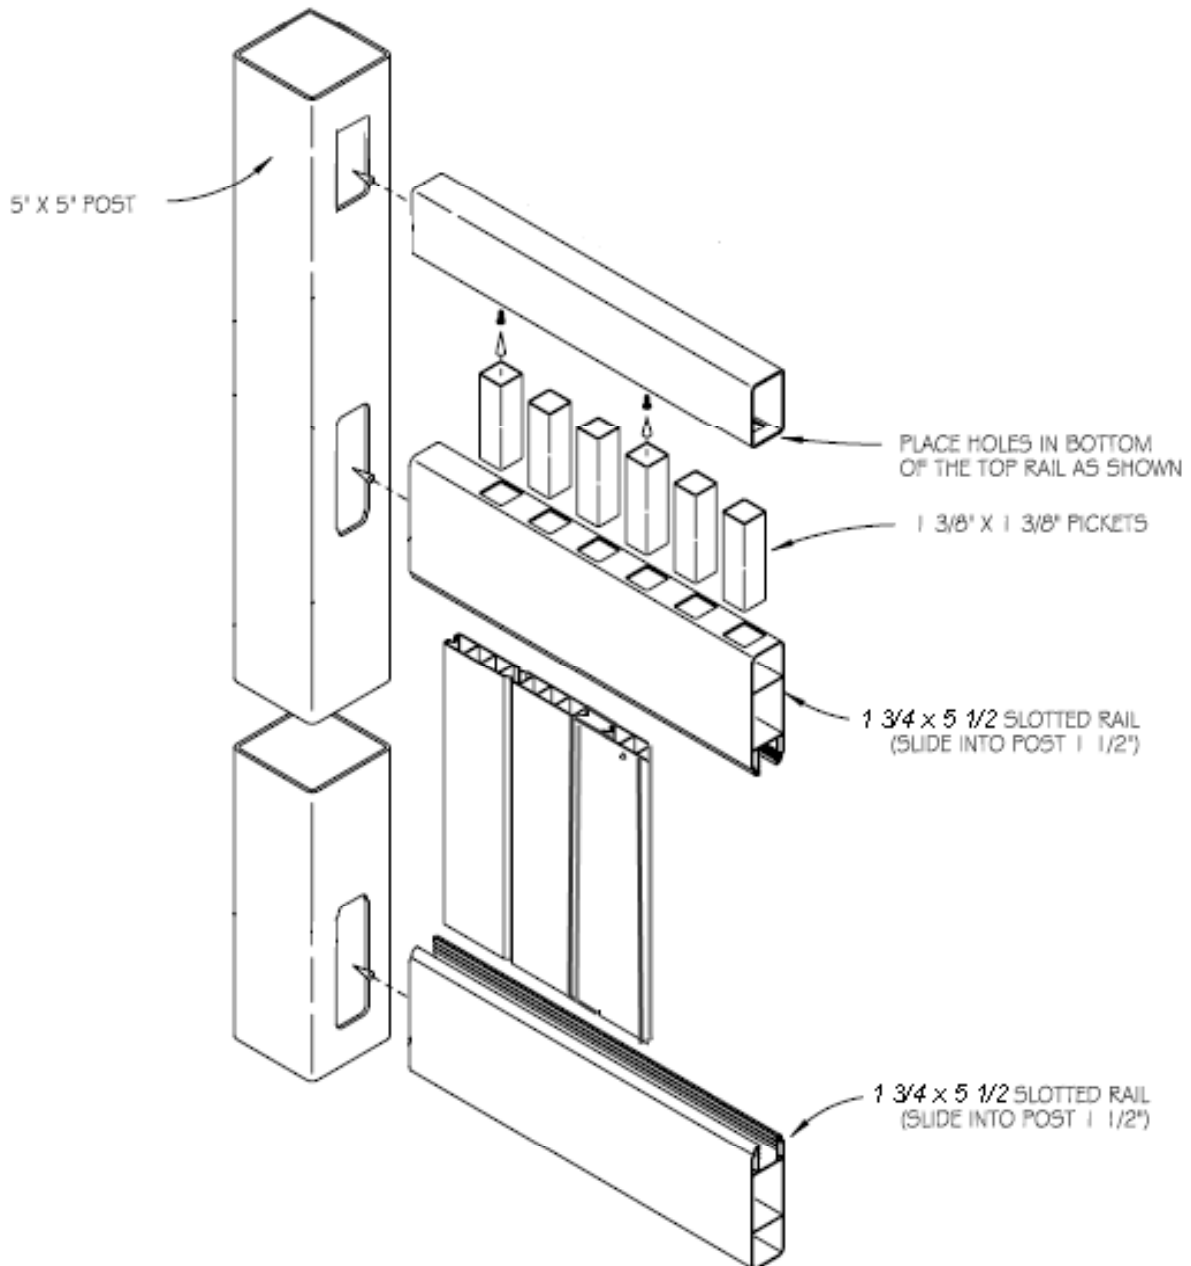

U.S. Vinyl Fence
ACCENT TOP PRIVACY

6' PICKET TOP PRIVACY FENCE

7/8 x 13 Pickets & 1 1/2 x 5 1/2 Slotted Rails

6' LATTICE TOP PRIVACY FENCE

7/8 x 11.3" Panels & 1 3/4 x 5 1/2 Slotted Rails
(Classic 68" Panel Height)