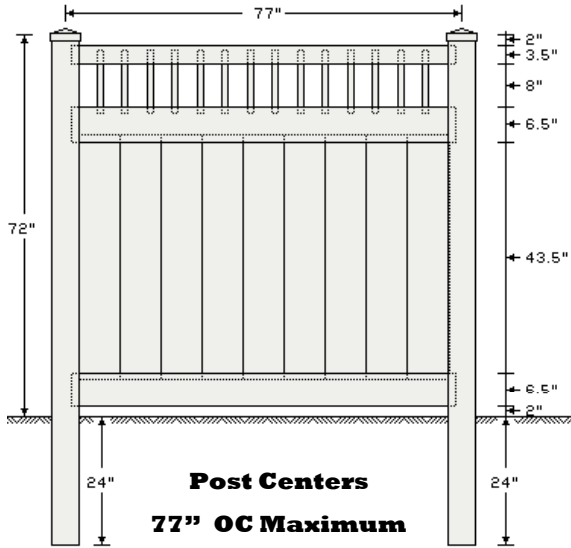

6' PICKET TOP PRIVACY FENCE

1 x 8 Pickets & 2 x 6 1/2 Slotted Ribbed rails

4-1
DRAWINGS ARE CONFIDENTIAL AND ARE THE PROPERTY OF KROY BUILDING PRODUCTS © JUL 2007.

6' PICKET TOP PRIVACY FENCE

1 x 8 Panels & 2 x 6 ½ Slotted Rails
(Performance 68" Panel Height)

Available Colors: White, Sandstone, Tan & Khaki

Parts List		
QTY	DESCRIPTION	LENGTH
2	2 x 6 ½ Slotted Routed Rail	75"
1	2 x 3 ½ Routed Rail	75"
9	1 X 8 T&G	46 ¼"
14	1 3/8 x 1 3/8 Picket	12"
2	1" U-Channel	43 ½" - Optional
6	#10 - Screw - (5/16" Hex Head)	¾" - for U-Channel