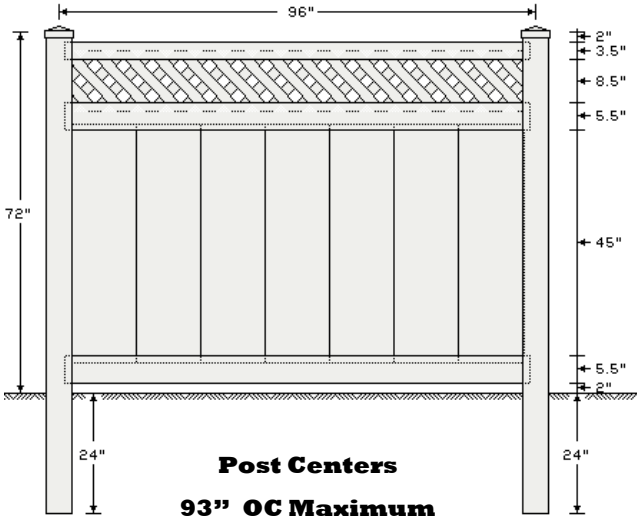

6' LATTICE TOP PRIVACY FENCE

7/8 x 11.3 Pickets & 1 3/4 x 5 1/2 Slotted Rails

6' LATTICE TOP PRIVACY FENCE

7/8 x 13" Panels & 1 3/4 x 5 1/2 Slotted Rails
(Performance 68" Panel Height)

Available Colors: White, Tan & Adobe

Parts List		
QTY	DESCRIPTION	LENGTH
2	1 3/4 x 5 1/2 Slotted Ripped Rail	96"
1	2 x 3 1/2 Ripped Rail	96"
7	7/8 x 13 T&G	46 1/4"
1	12 X 96 Diamond Lattice	96"
2	7/8" U-Channel	43 1/2" - Optional
6	#10 - Screw - (5/16" Hex Head)	3/4" - for U-Channel