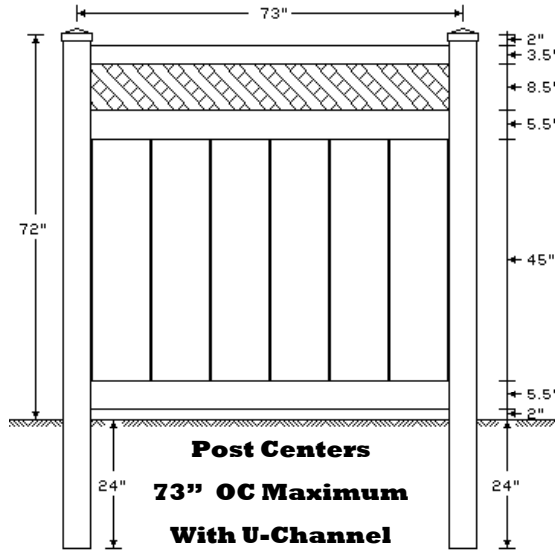

U.S. Vinyl Fence
ACCENT TOP PRIVACY

6' PICKET TOP PRIVACY FENCE

7/8 x 13 Pickets & 1 1/2 x 5 1/2 Slotted Rails

6' LATTICE TOP PRIVACY FENCE

7/8 x 11.3" Panels & 1 3/4 x 5 1/2 Slotted Rails
(Classic 68" Panel Height)

Available Colors: White, Tan & Adobe

Parts List		
QTY	DESCRIPTION	LENGTH
2	1 3/4 x 5 1/2 Slotted Ripped Rail	72"
1	2 x 3 1/2 Ripped Rail	72"
6	7/8 X 11.3" T&G	48"
1	12 X 72 Diamond Lattice	72"
2	7/8 U-Channel	45" - Optional
6	#10 - Screw - (5/16" Hex Head)	3/4" - for U-Channel