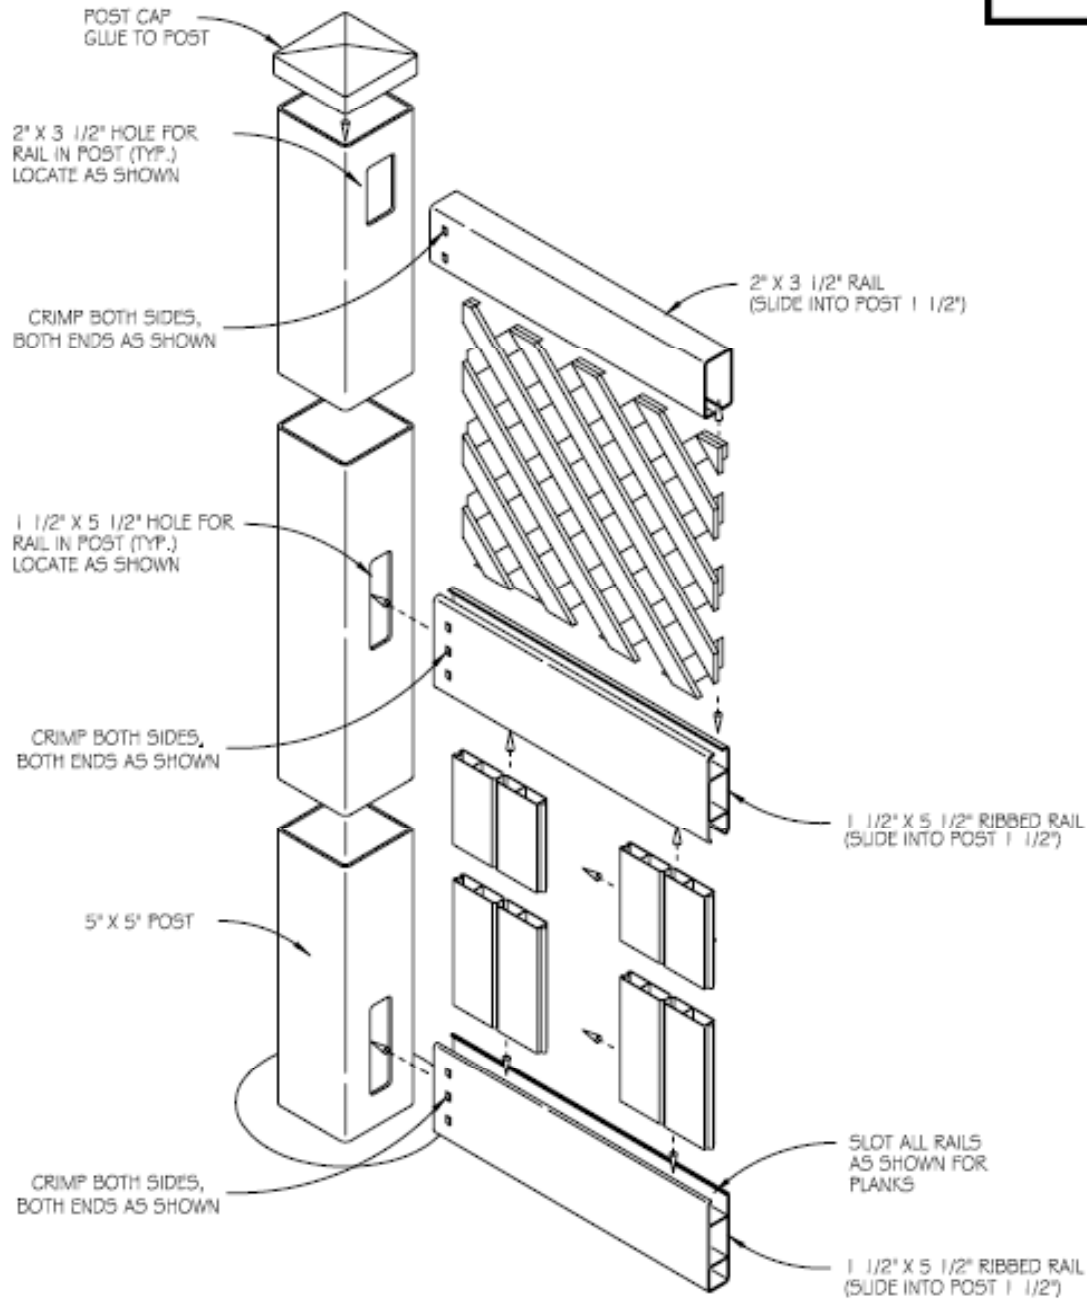

6' LATTICE TOP PRIVACY FENCE

3/4 x 11 1/4 Pickets & 1 1/2 x 5 1/2 Slotted Rails