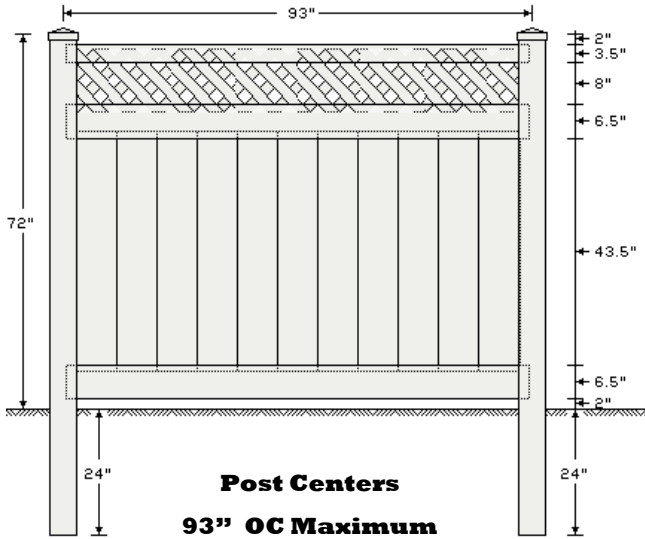

6' LATTICE TOP PRIVACY FENCE

1 x 8 Panels & 2 x 6 ½ Slotted Rails
(Performance 68" Panel Height)

Available Colors: White, Sandstone & Tan

Parts List		
QTY	DESCRIPTION	LENGTH
2	2 x 6 ½ Slotted Ripped Rail	92"
1	2 x 3 ½ Ripped Rail	92"
11	1 X 8 T&G	46 ¼"
1	12 X 96 Diamond Lattice	96"
2	1" U-Channel	43 ½" - Optional
6	#10 - Screw - (5/16" Hex Head)	¾" - for U-Channel

Posts

5" x 5" - 8' .135 Wall	5" x 5" - 8' .150 Wall

24" Post Set (Check Local Code Requirements)