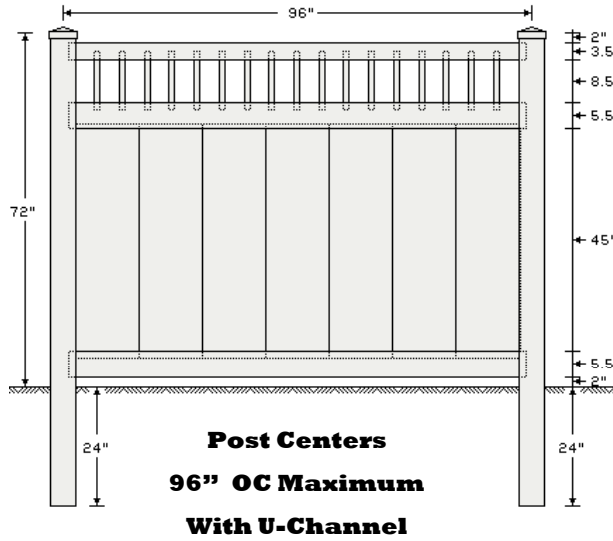

6' PICKET TOP PRIVACY FENCE

7/8 x 11.3" Panels & 1 3/4 x 5 1/2 Slotted Rails
(Classic 68" Panel Height)

Available Colors: White, Tan & Adobe

Parts Lists		
QTY	DESCRIPTION	LENGTH
2	1 3/4 x 5 1/2 Slotted Routed Rail	72"
1	2 x 3 1/2 Routed Rail	72"
6	7/8 X 11.3" T&G	48"
13	7/8 x 1 1/2 Pickets	12"
2	7/8" U-Channel	45" - Optional
6	#10 - Screw - (5/16" Hex Head)	3/4" - for U-Channel

6' PICKET TOP PRIVACY FENCE

7/8 x 11.3 Pickets & 1 1/2 x 5 1/2 Slotted Rails

6' PICKET TOP PRIVACY FENCE

7/8 x 13 Panels & 1 3/4 x 5 1/2 Slotted Rails
(Classic 68" Panel Height)

Available Colors: White, Tan & Adobe

Parts Lists		
QTY	DESCRIPTION	LENGTH
2	1 3/4 x 5 1/2 Slotted Routed Rail	96"
1	2 x 3 1/2 Routed Rail	96"
6	7/8 X 13 T&G	48"
13	7/8 x 1 1/2 Pickets	12"
2	7/8" U-Channel	45" - Optional
6	#10 - Screw - (5/16" Hex Head)	3/4" - for U-Channel