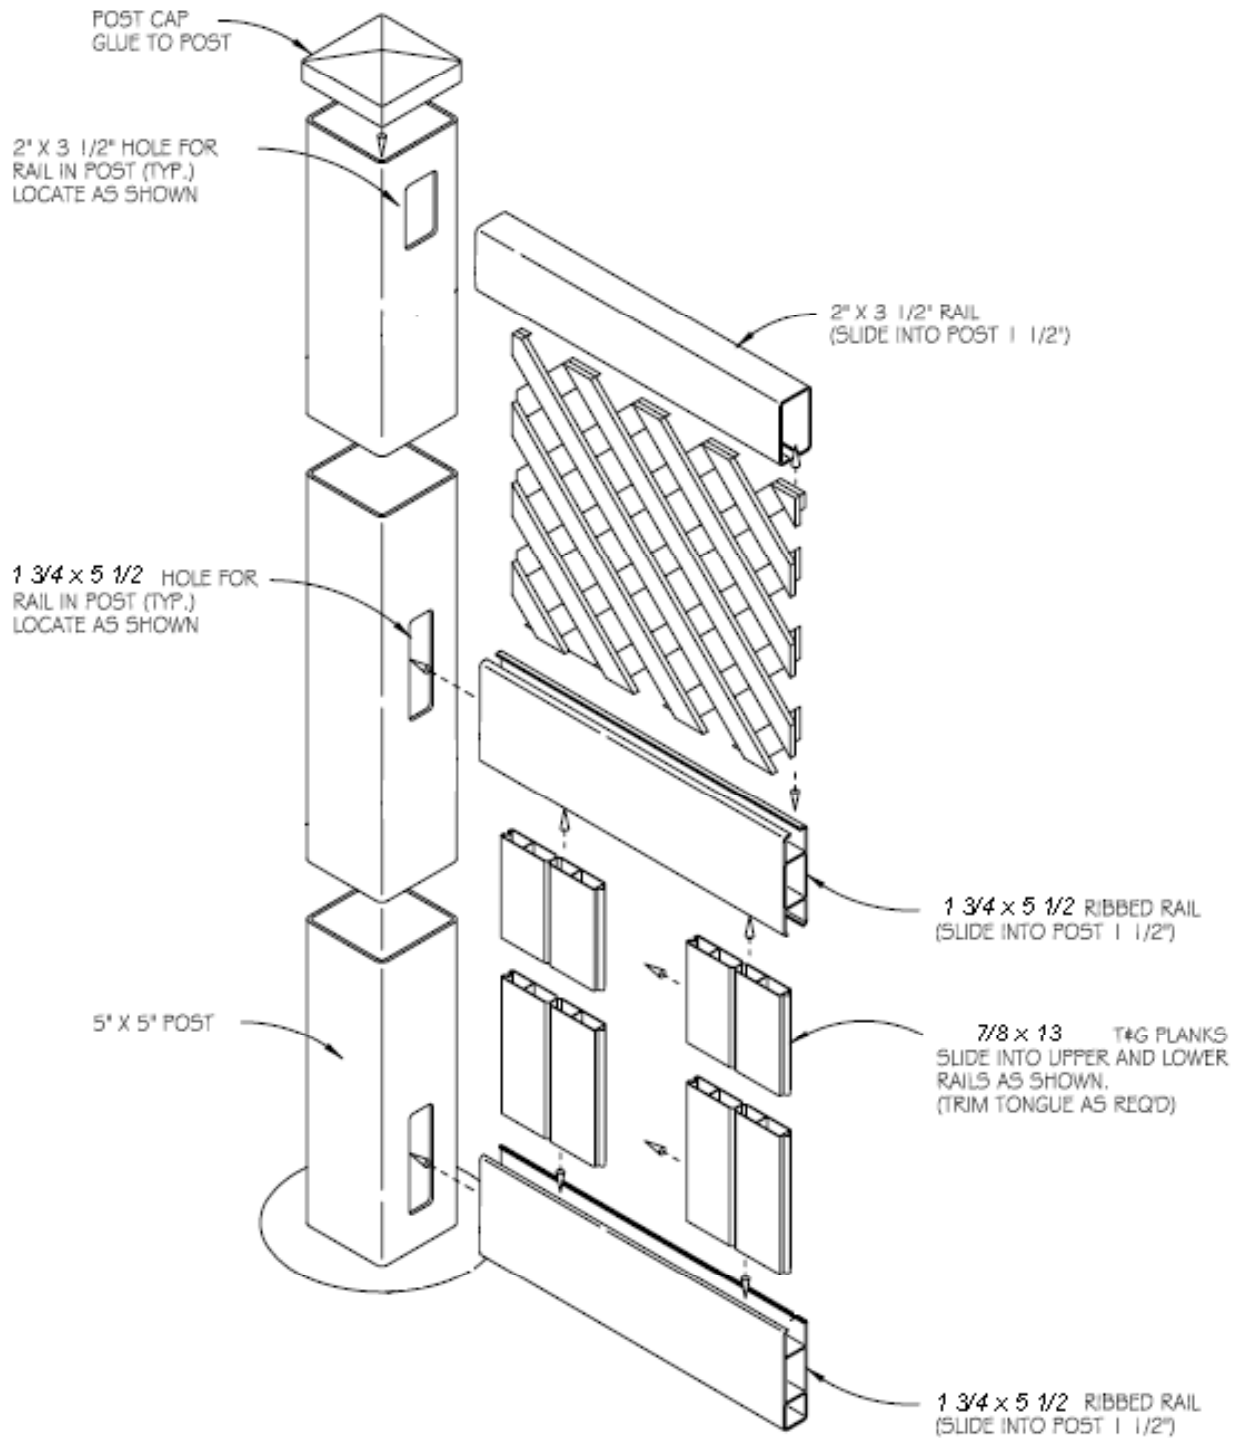

6' LATTICE TOP PRIVACY FENCE

7/8 x 13 Pickets & 1 3/4 x 5 1/2 Slotted Rails