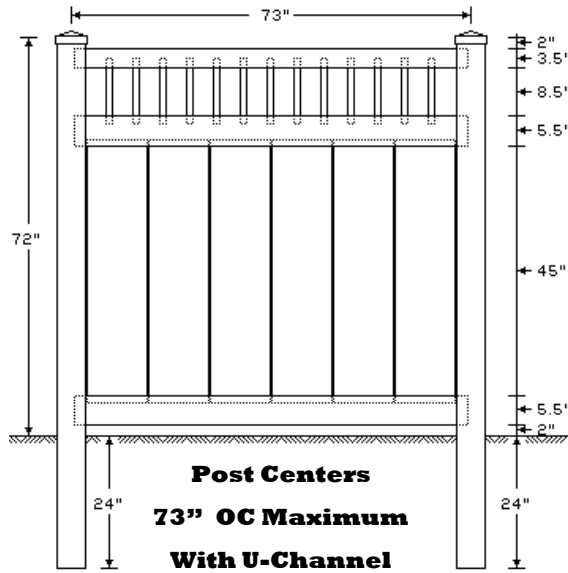

Parts List		
QTY	DESCRIPTION	LENGTH
2	1 3/4 x 5 1/2 Slotted Ripped Rail	96"
1	2 x 3 1/2 Ripped Rail	96"
7	7/8 x 13 T&G	46 1/4"
1	12 X 96 Diamond Lattice	96"
2	7/8" U-Channel	43 1/2" - Optional
6	#10 - Screw - (5/16" Hex Head)	3/4" - for U-Channel

6' LATTICE TOP PRIVACY FENCE

7/8 x 13 Pickets & 1 3/4 x 5 1/2 Slotted Rails

6' PICKET TOP PRIVACY FENCE

¾ x 11 ¼ Panels & 1 ½ x 5 ½ Slotted Rails
(Classic 68" Panel Height)

Available Colors: White, Sandstone

Parts Lists		
QTY	DESCRIPTION	LENGTH
2	1 ½ x 5 ½ Slotted Routed Rail	72"
1	1 ¾ x 3 ½ Routed Rail	72"
6	¾ X 11 ¼ T&G	48"
13	¾ x 1 ½ Pickets	12"
2	¾ U-Channel	45" - Optional
6	#10 - Screw - (5/16" Hex Head)	¾" - for U-Channel