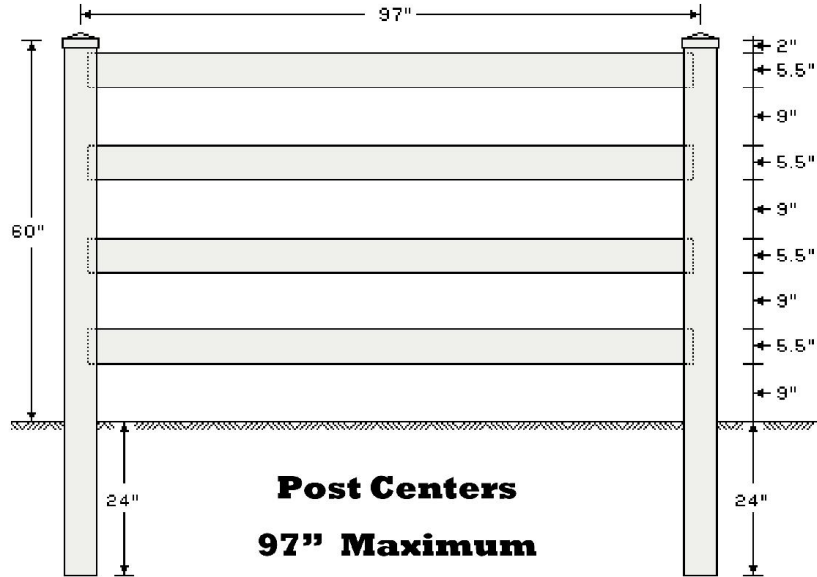

5' 4 RAIL RANCH FENCE

1 ½ x 5 ½ Ribbed Rails
(58" Panel Height)

Available Colors: White, Tan, Adobe

**Post Centers
97" Maximum**

8' Section Shown

Parts List

QTY	DESCRIPTION	LENGTH
4	1 ½ x 5 ½ Ribbed Rail	192"

Posts

5" x 5" - 7' .135 Wall	5" x 5" - 7' .150 Wall
24" Post Set (Check Local Code Requirements)	

Caps

**U.S. Vinyl Fence
RANCH RAIL**

**U.S. Vinyl Fence, 249 West Vine Street, Murray, UT 84107
Phone: 801-262-6428 Fax: 801-261-0710 www.usvinylfence.com**

5' 4 RAIL RANCH FENCE FENCE

1 1/2 x 5 1/2 Ribbed Rails