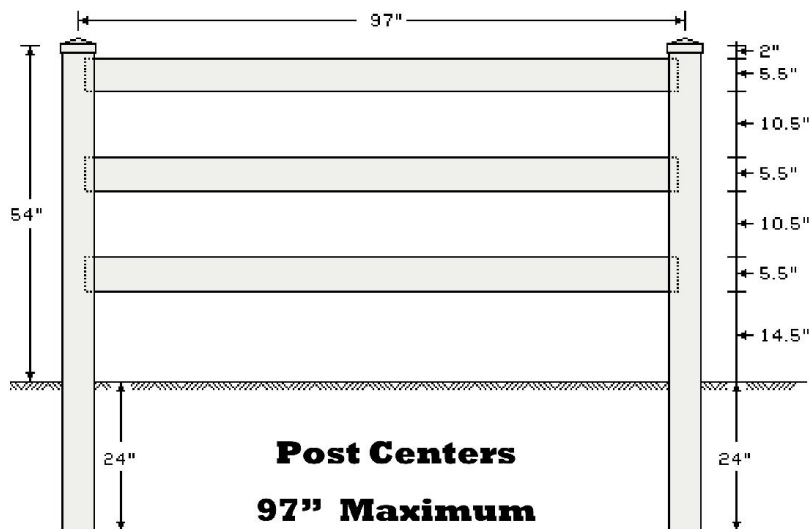

4.5' 3 RAIL RANCH FENCE

1 ½ x 5 ½ Ribbed Rails
(52" Panel Height)

Available Colors: White, Tan, Adobe

8' Section Shown

Parts List		
QTY	DESCRIPTION	LENGTH
3	1 ½ x 5 ½ Ribbed Rail	192"

Posts

5" x 5" - 6.5' .135 Wall	5" x 5" - 6.5' .150 Wall
24" Post Set (Check Local Code Requirements)	

Caps

U.S. Vinyl Fence, 249 West Vine Street, Murray, UT 84107
Phone: 801-262-6428 Fax: 801-261-0710 www.usvinylfence.com

U.S. Vinyl Fence
RANCH RAIL

4.5' 3 RAIL RANCH FENCE

1 1/2 x 5 1/2 Ribbed Rail