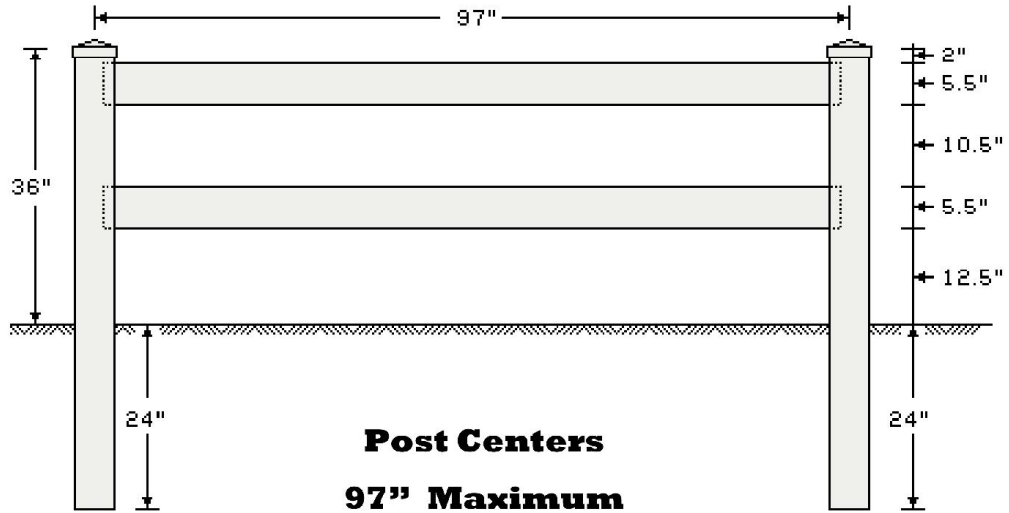

3' 2 RAIL RANCH FENCE

1 1/2 x 5 1/2 Ribbed Rails
(34" Panel Height)

Available Colors: White, Tan, Adobe

8' Section Shown

Parts List		
QTY	DESCRIPTION	LENGTH
2	1 1/2 x 5 1/2 Ribbed Rail	192"

Posts

5" x 5" - 5' .135 Wall	5" x 5" - 5' .150 Wall
24" Post Set (Check Local Code Requirements)	

Caps

U.S. Vinyl Fence, 249 West Vine Street, Murray, UT 84107
Phone: 801-262-6428 Fax: 801-261-0710 www.usvinylfence.com

**U.S. Vinyl Fence
RANCH RAIL**

3' 2 RAIL RANCH FENCE

1 1/2 x 5 1/2 Ribbed Rails