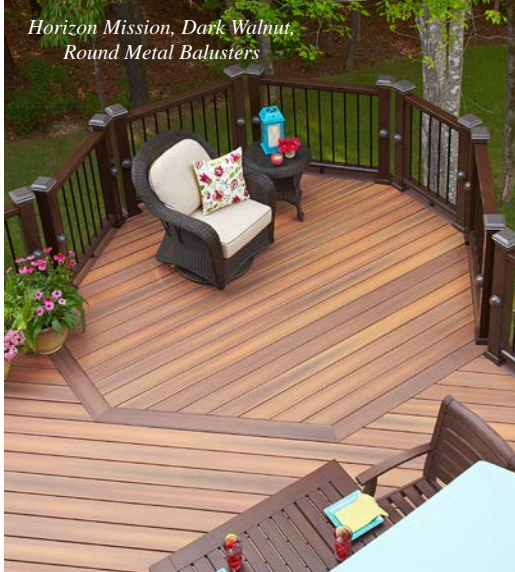

Horizon Mission, Dark Walnut, Round Metal Balusters

Beautiful outdoor living, built for Life®